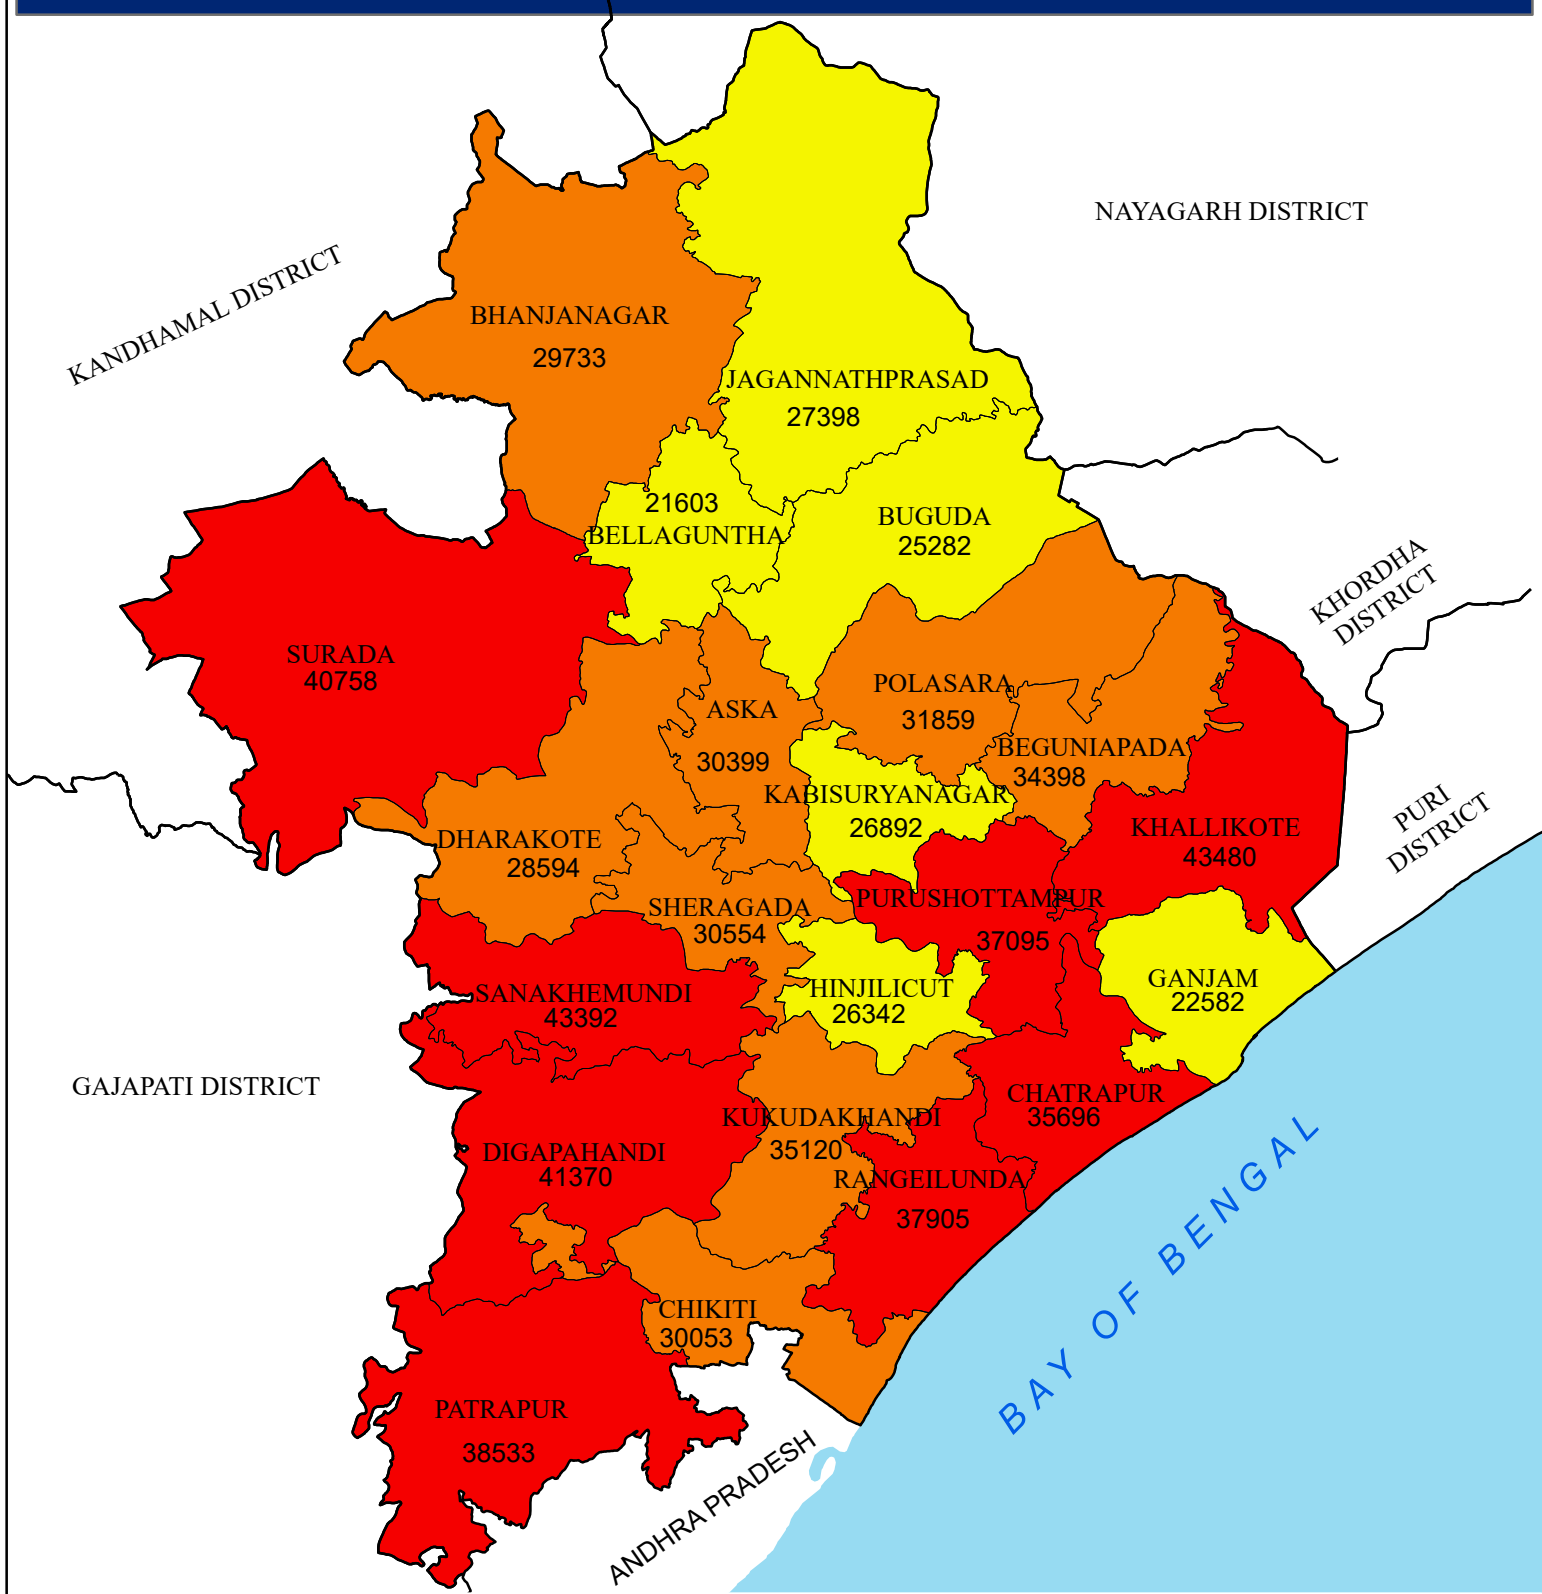

FEMALE ILLITERACY (IN NUMBER)

DISTRICT: GANJAM

LEGEND

POPULATION FEMALE (ILLITERATE)

- 21603 - 28590 (LOW)
- 28591 - 35690 (MEDIUM)
- 35691 - 43480 (HIGH)
- DISTRICT BOUNDARY
- BLOCK BOUNDARY

INDEX

0 5 10 20 Kilometers