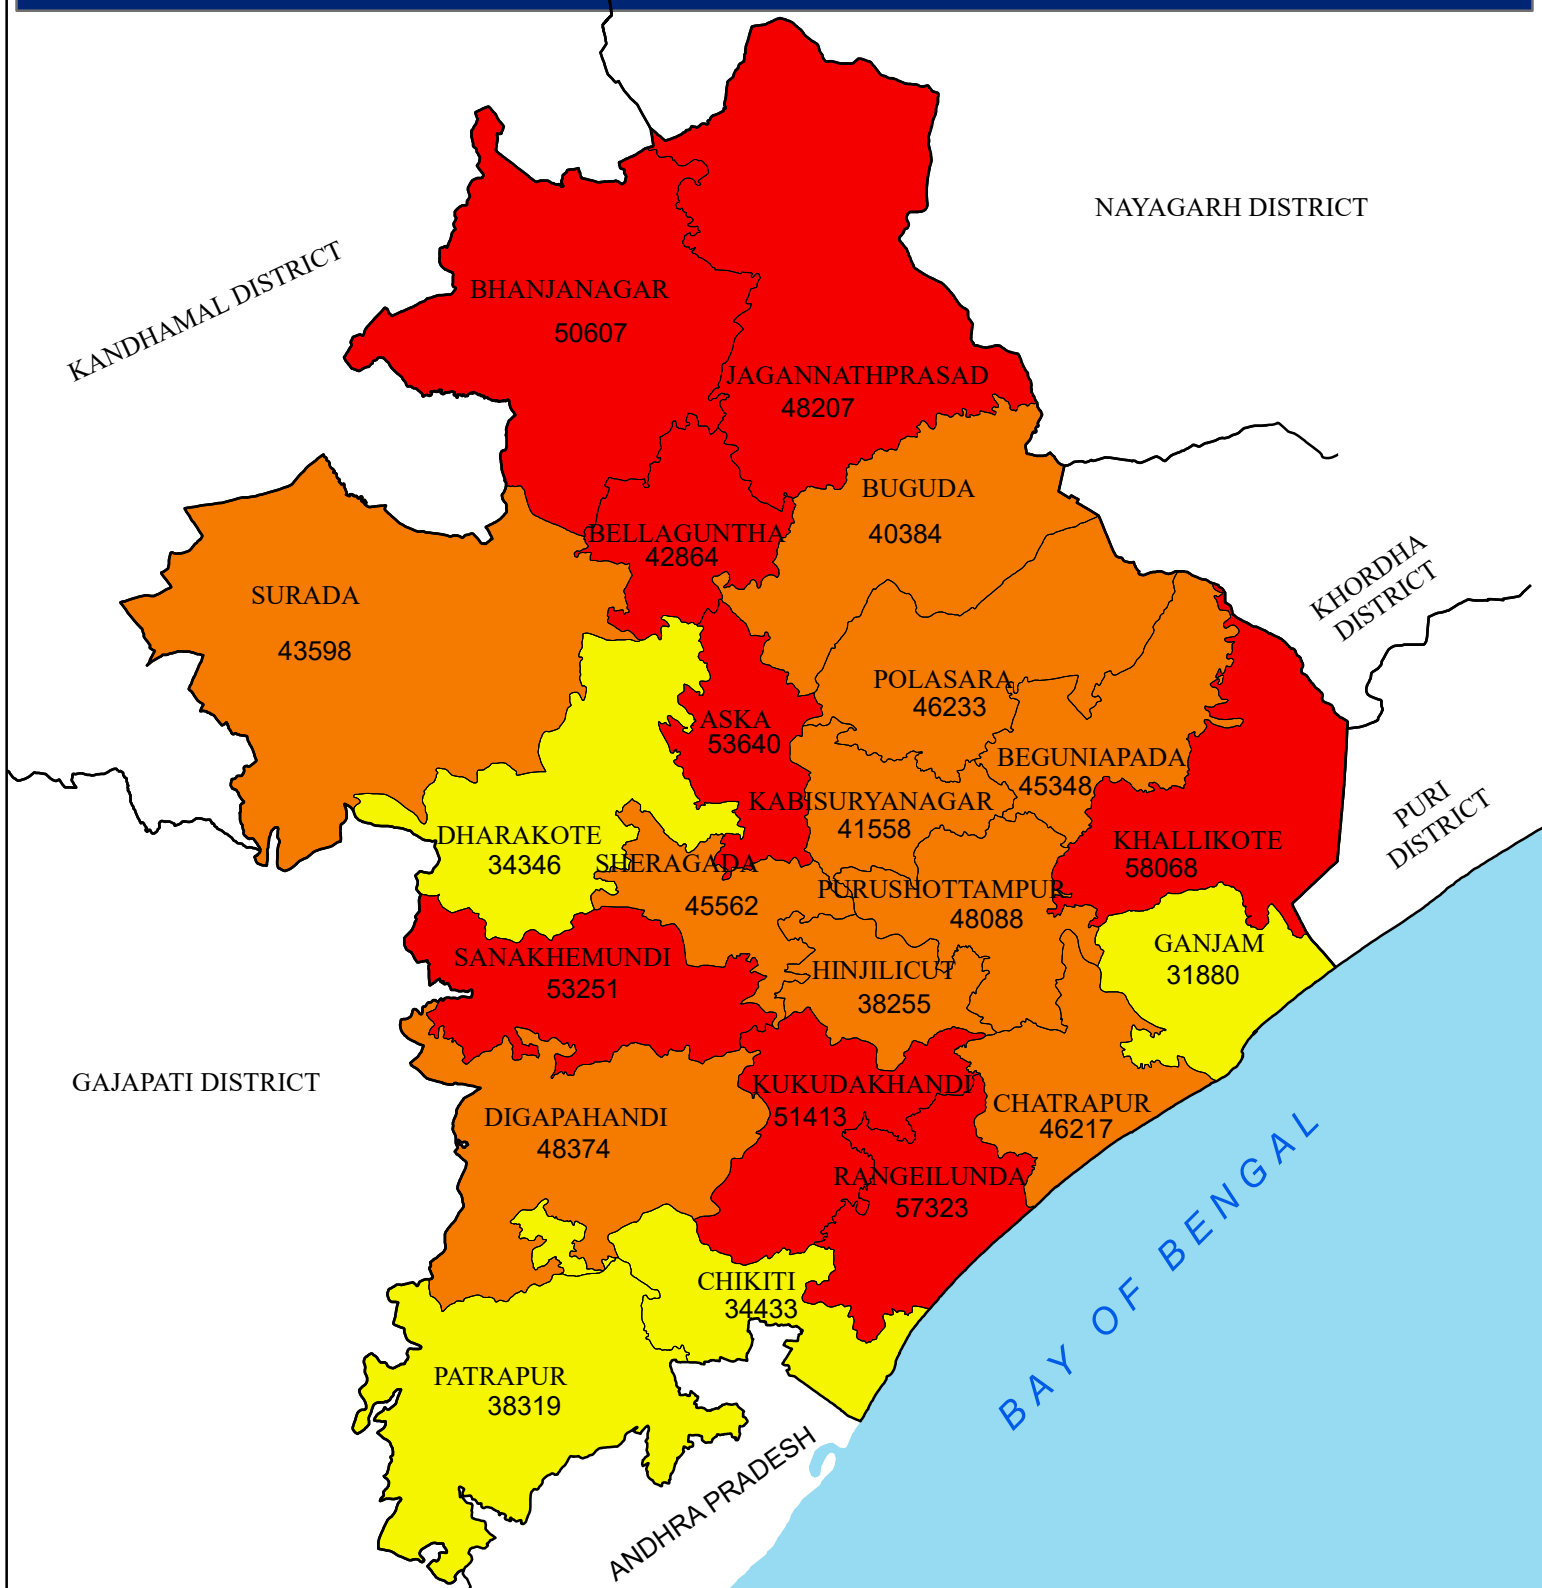

# TOTAL LITERACY (IN NUMBER) DISTRICT: GANJAM

### LEGEND

POPULATION LITERATE (FEMALE)

- 21959 - 27200 (LOW)
- 27201 - 35520 (MEDIUM)
- 35521 - 41872 (HIGH)
- DISTRICT BOUNDARY
- BLOCK BOUNDARY

### INDEX

0 5 10 20 Kilometers