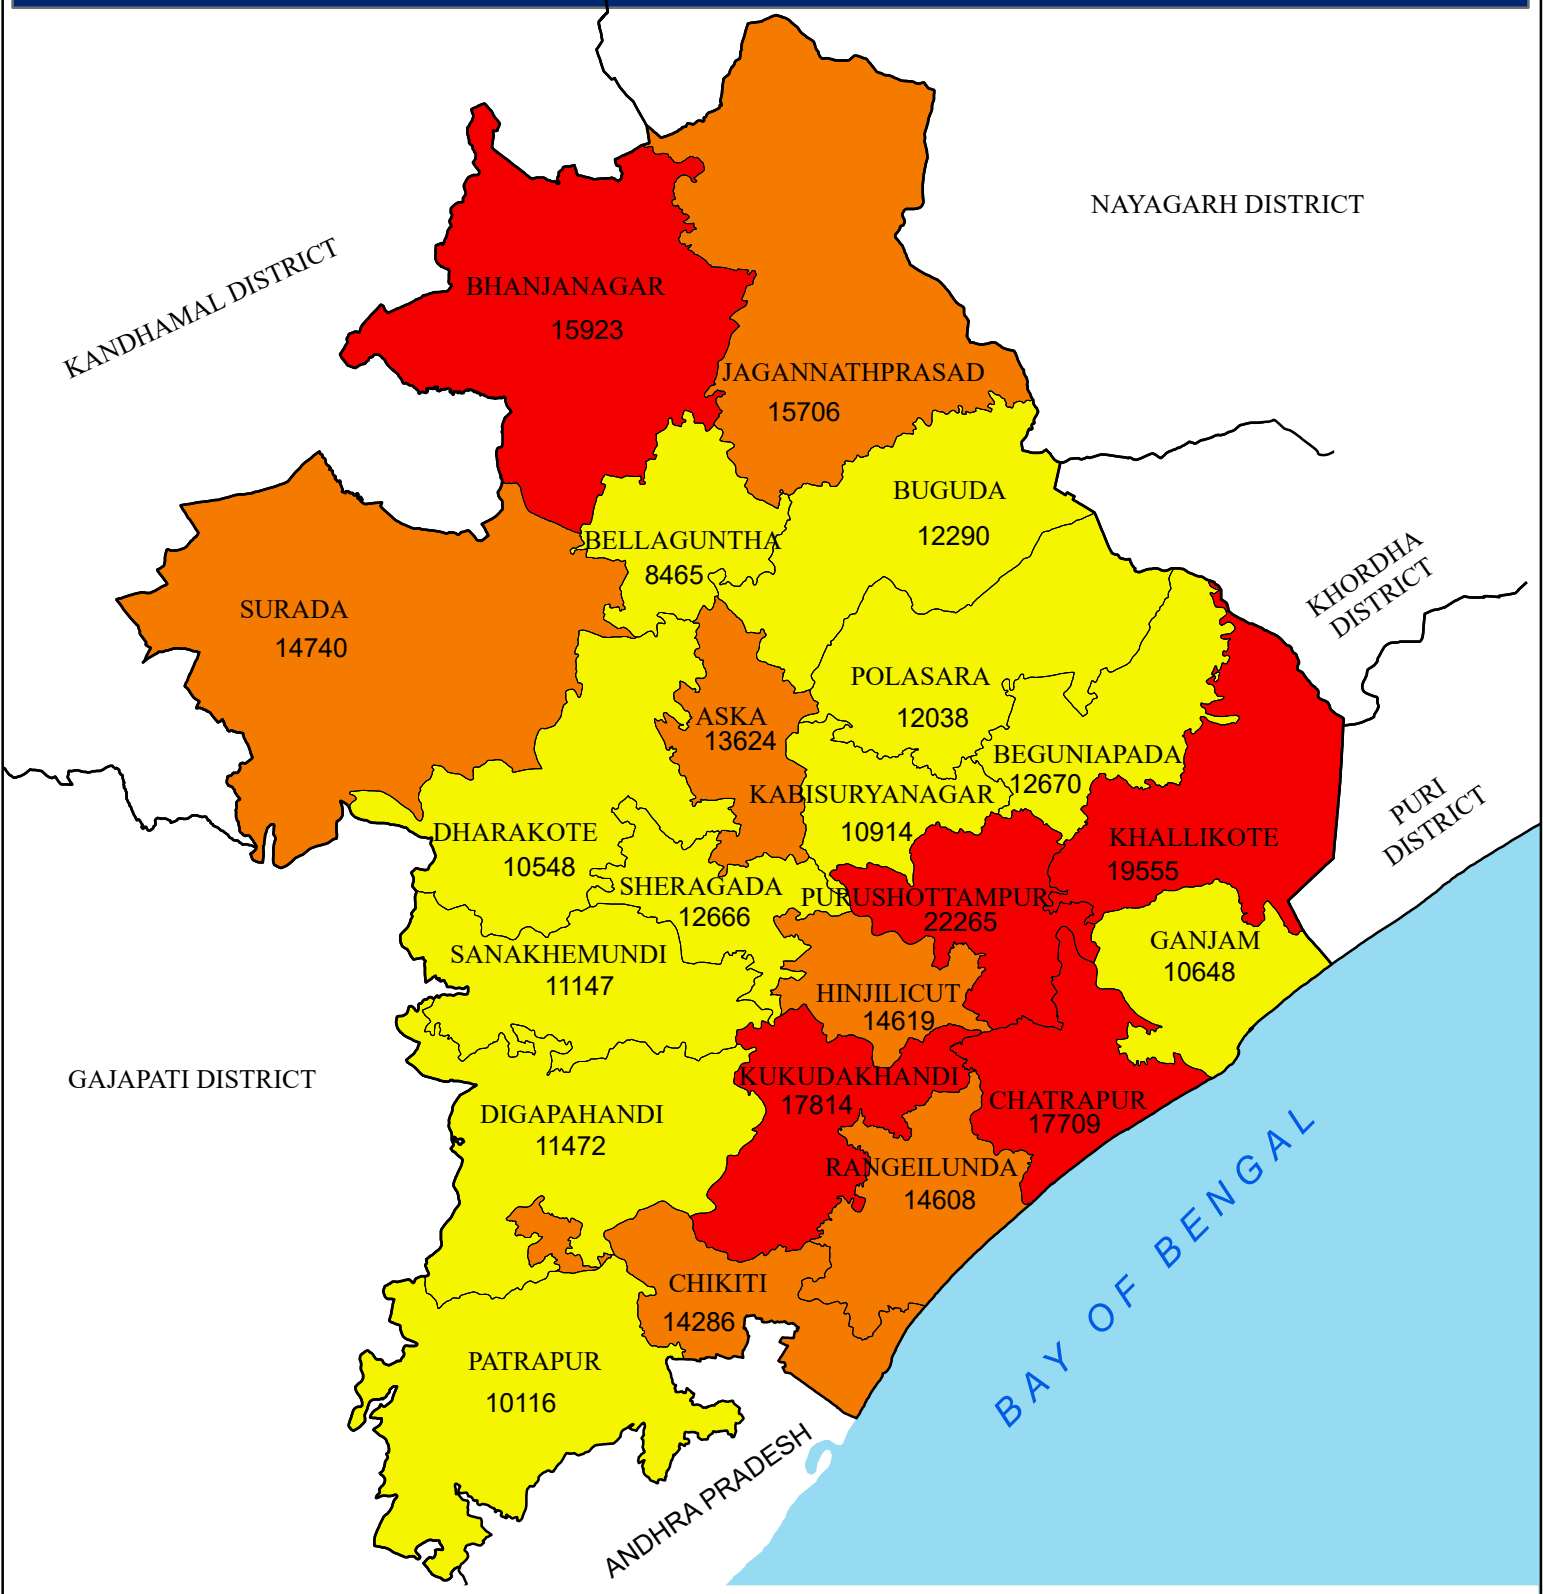

POPULATION DISTRIBUTION FEMALE (SCHEDULED CASTE) DISTRICT: GANJAM

LEGEND

- 8465 - 12670 (LOW)
- 12671 - 15920 (MEDIUM)
- 15921 - 22265 (HIGH)
- DISTRICT BOUNDARY
- BLOCK BOUNDARY

INDEX

0 5 10 20 Kilometers