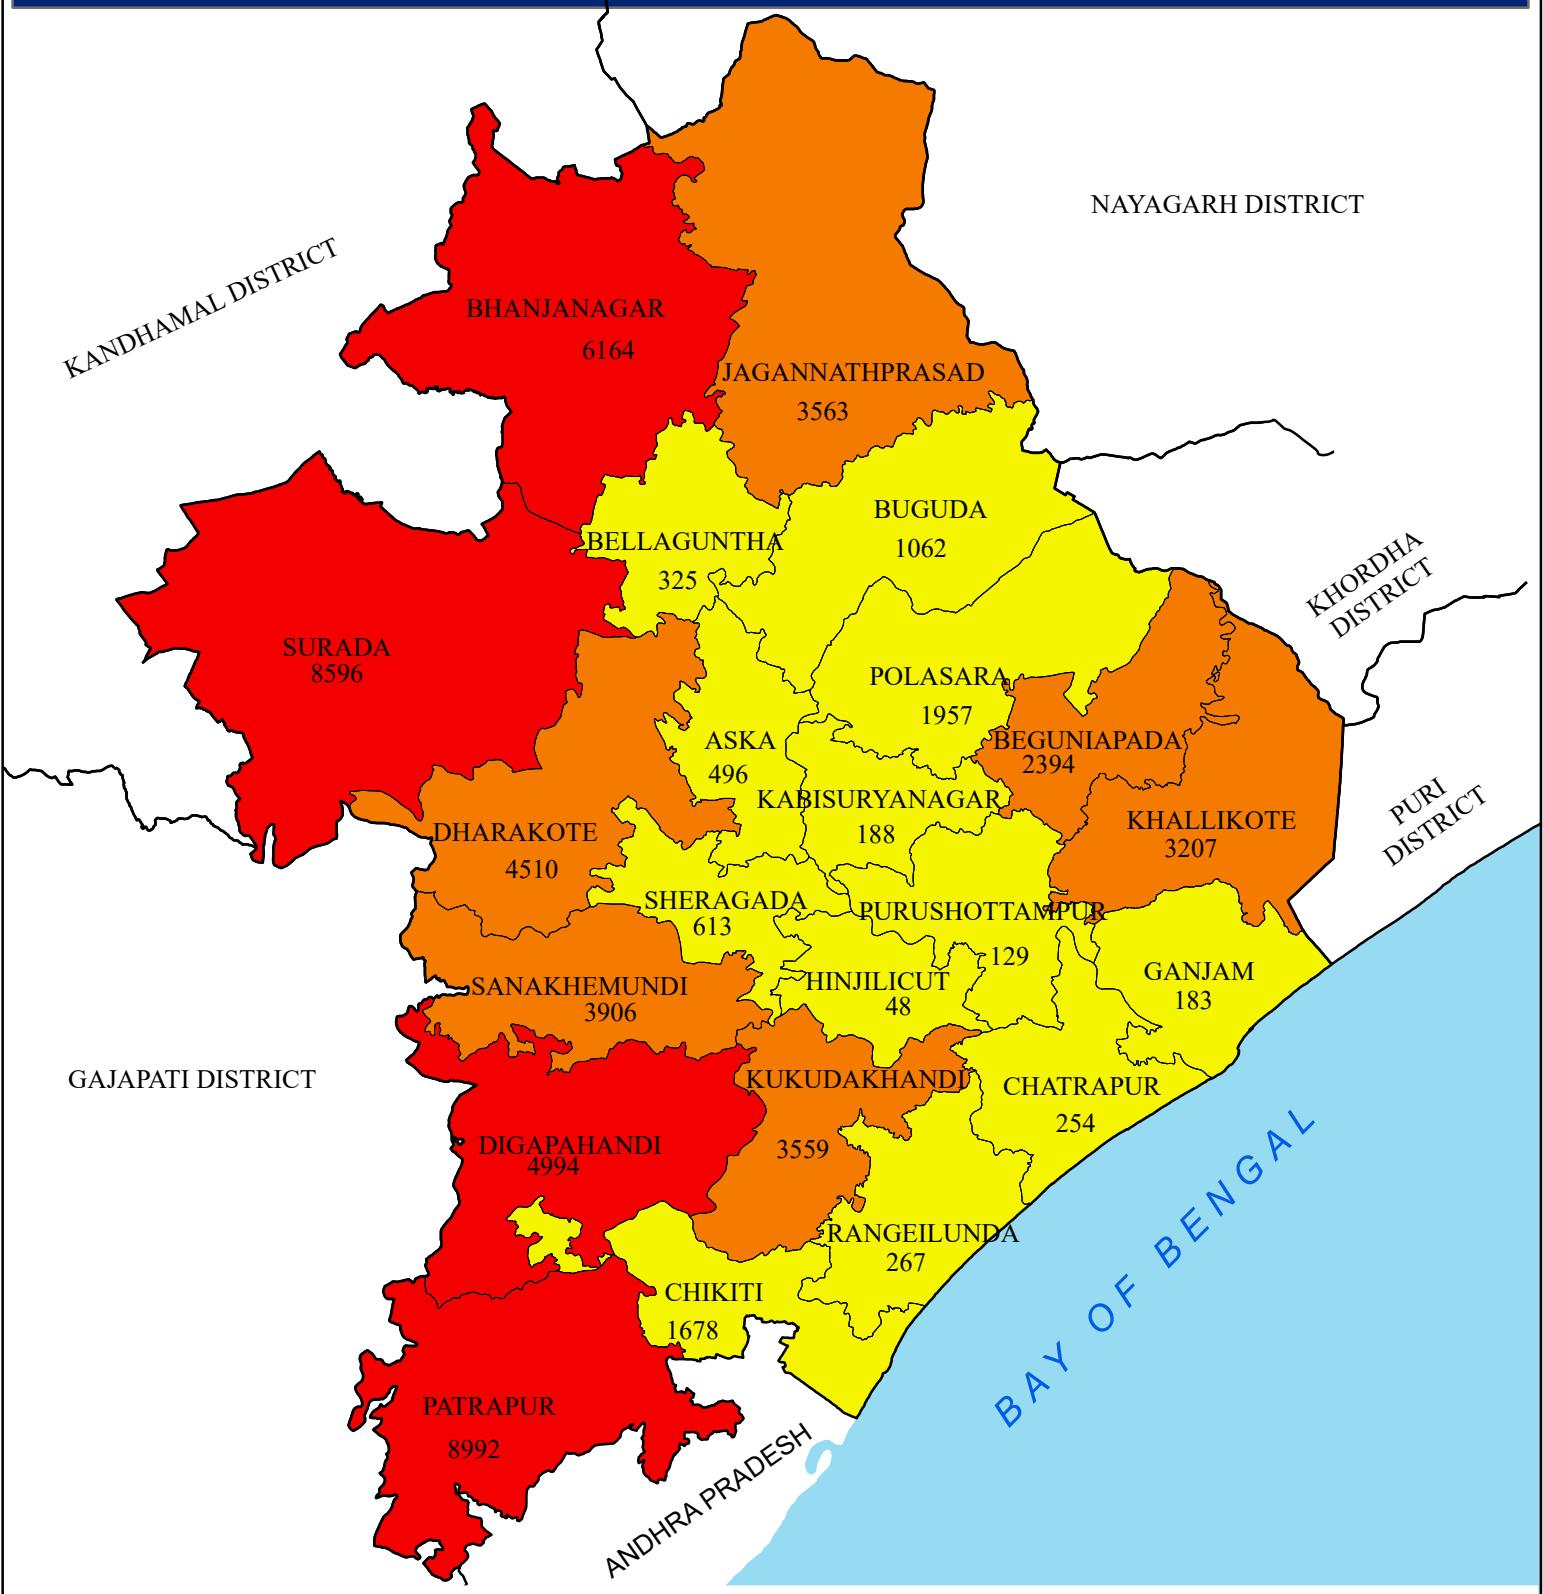

# POPULATION DISTRIBUTION FEMALE (SCHEDULED TRIBE) DISTRICT: GANJAM

### LEGEND

- 48 - 1960 (LOW)
- 1961 - 4990 (MEDIUM)
- 4991 - 8992 (HIGH)
- DISTRICT BOUNDARY
- BLOCK BOUNDARY

### INDEX

0 5 10 20 Kilometers