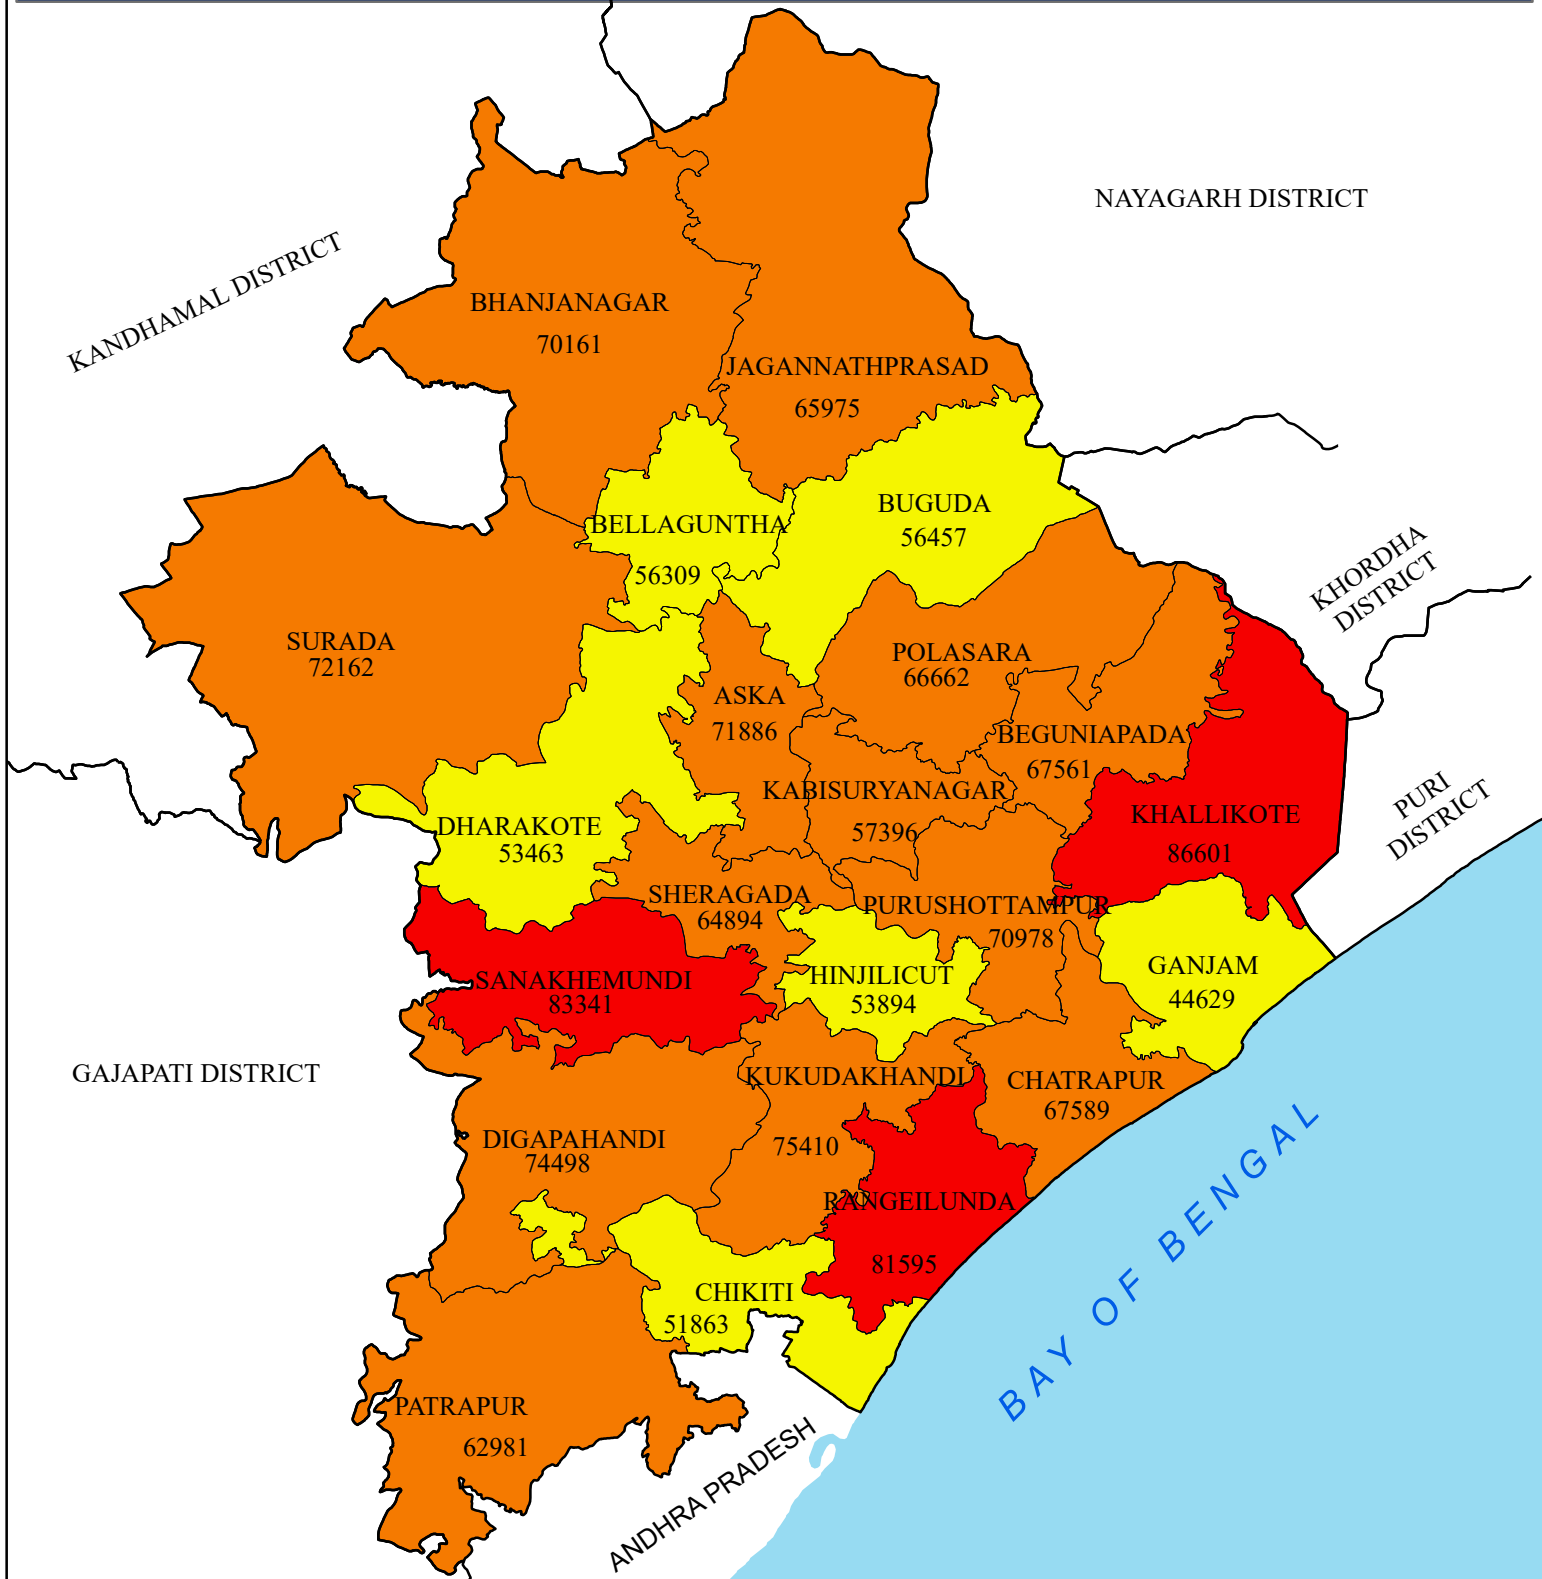

TOTAL POPULATION DISTRIBUTION (MALE) DISTRICT: GANJAM

LEGEND

TOTAL POPULATION (MALE)

- 44629 - 57390 (LOW)
- 57391 - 75410 (MEDIUM)
- 75411 - 86601 (HIGH)
- DISTRICT BOUNDARY
- BLOCK BOUNDARY

Source : Census - 2011

INDEX

0 5 10 20 Kilometers