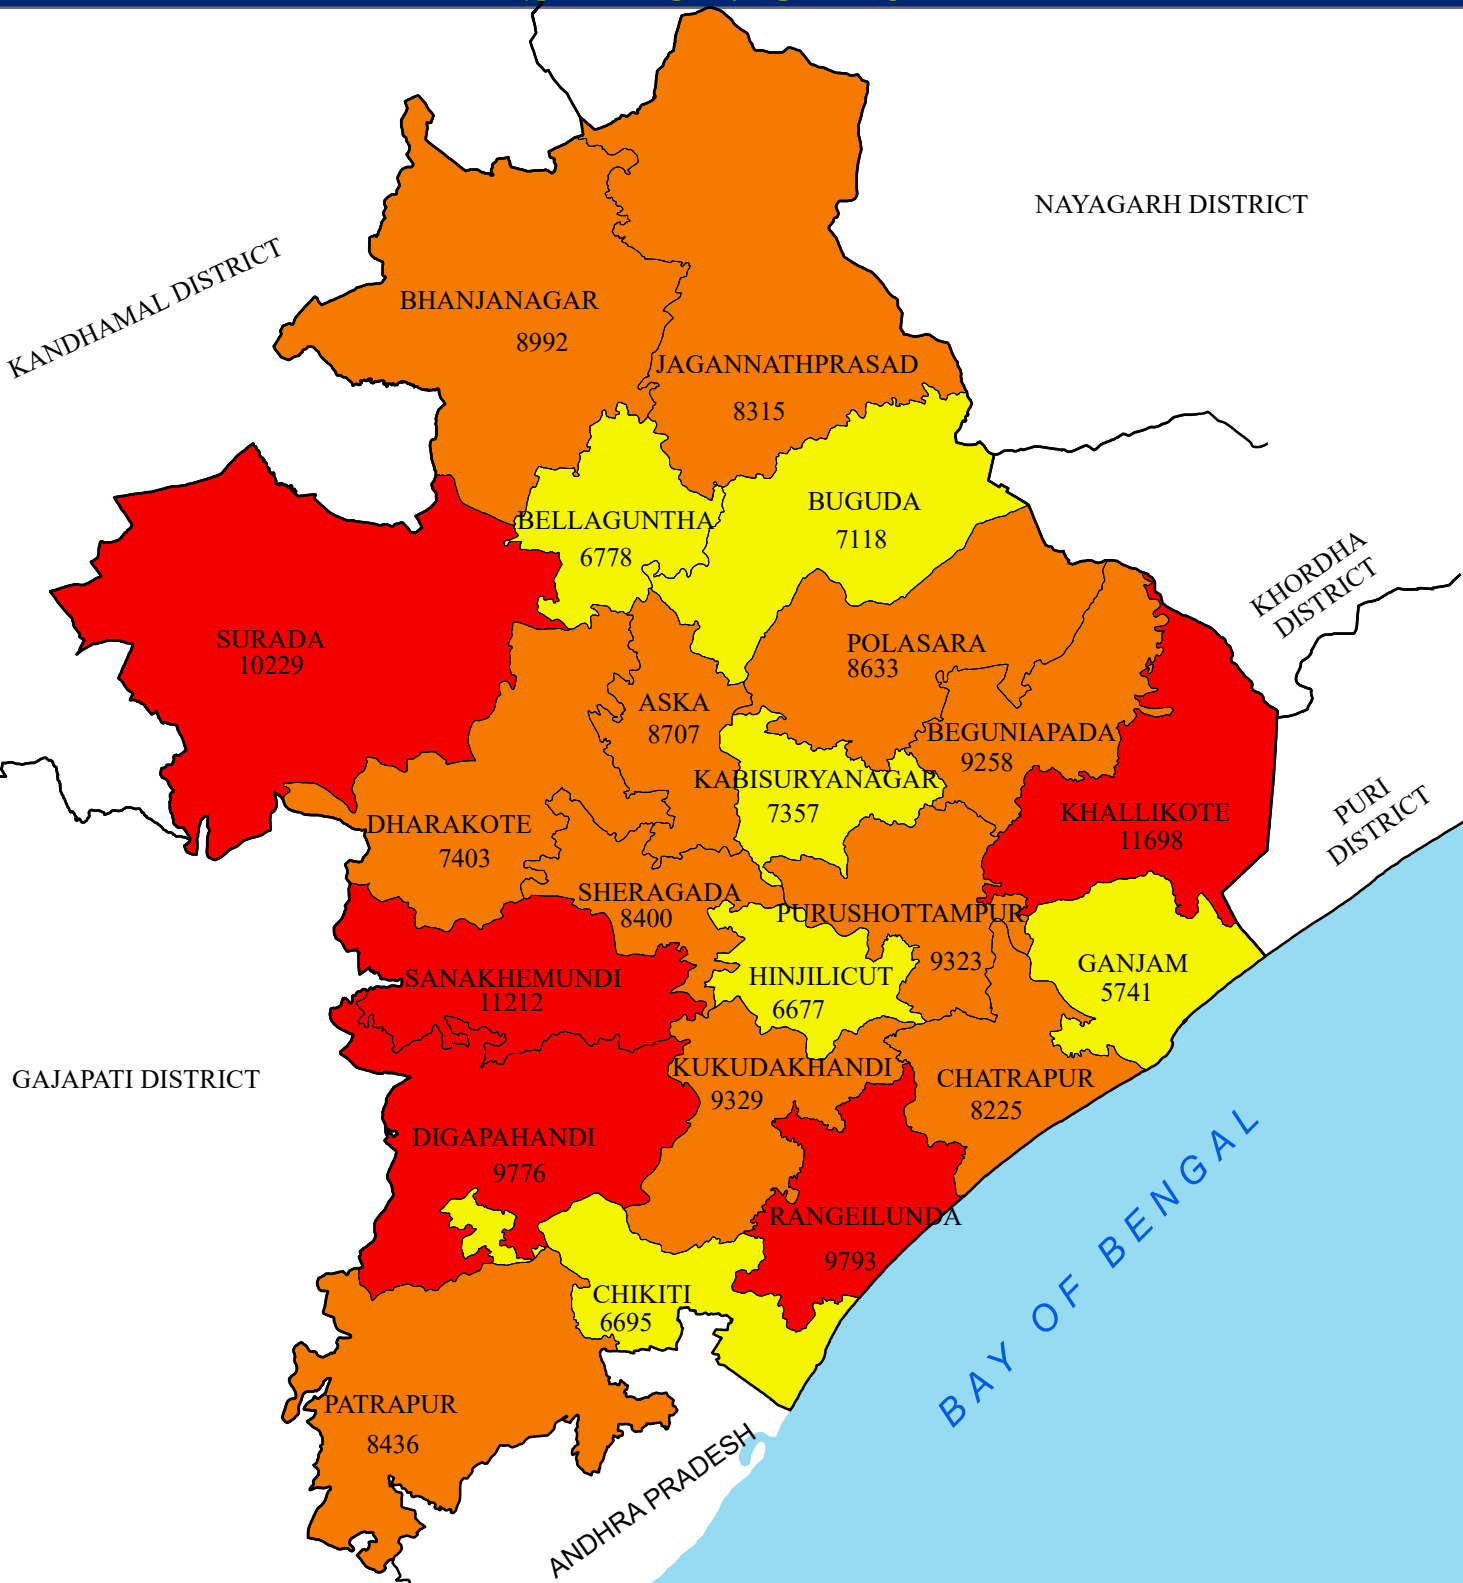

POPULATION DISTRIBUTION MALE (0-6 YEARS)

DISTRICT: GANJAM

LEGEND

POPULATION MALE (0-6 YEARS)

- 5741 - 7400 (LOW)
- 7401 - 9330 (MEDIUM)
- 9331 - 11698 (HIGH)
- DISTRICT BOUNDARY
- BLOCK BOUNDARY

Source : Census - 2011

INDEX

0 5 10 20 Kilometers