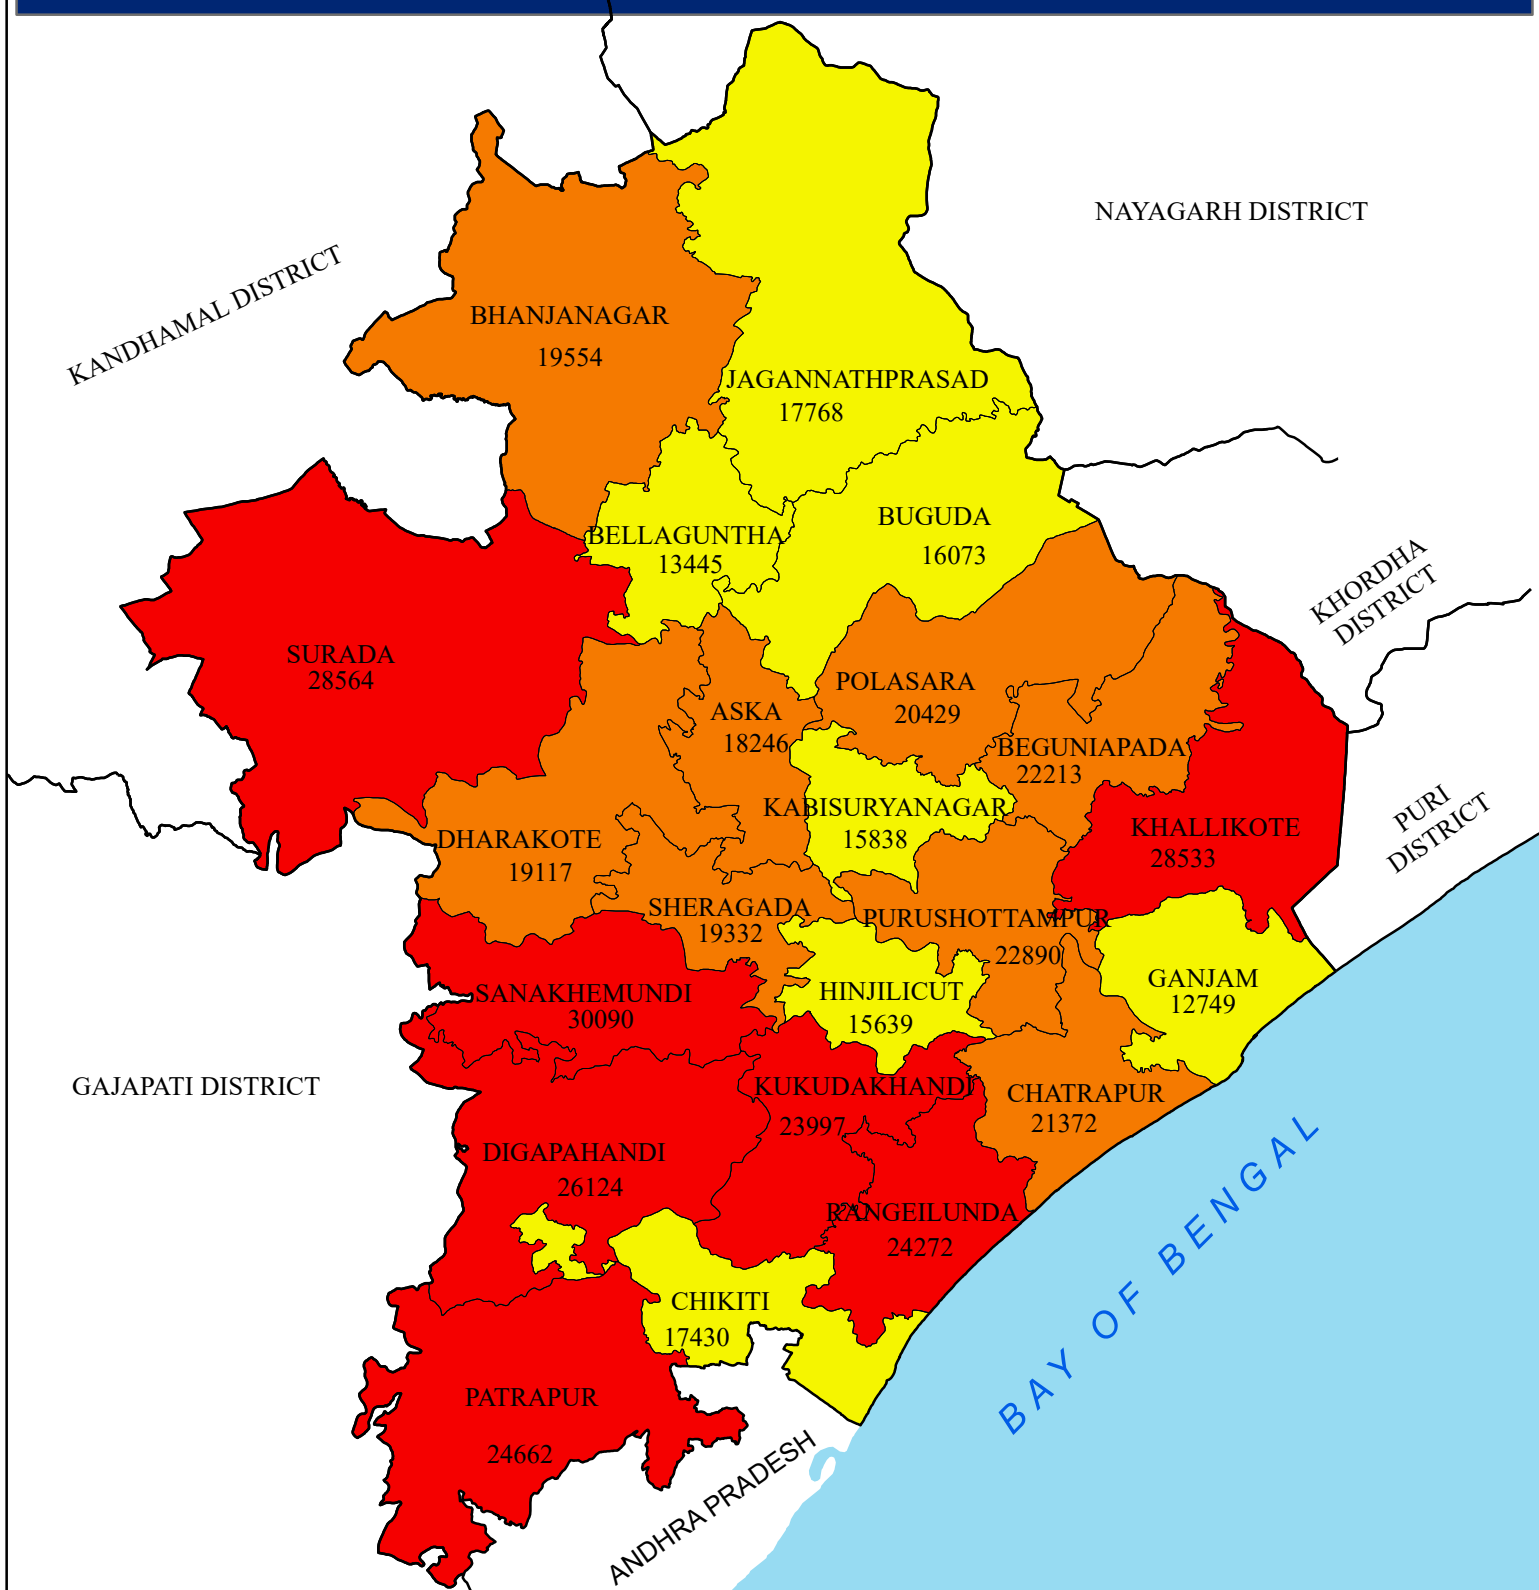

# TOTAL ILLITERATE MALE (IN NUMBER)

## DISTRICT: GANJAM

### LEGEND

ILLITERATE MALE

- 12749 - 17770 (LOW)
- 17771 - 22890 (MEDIUM)
- 22891 - 30090 (HIGH)
- DISTRICT BOUNDARY
- BLOCK BOUNDARY

Source : Census - 2011

### INDEX

0 5 10 20 Kilometers