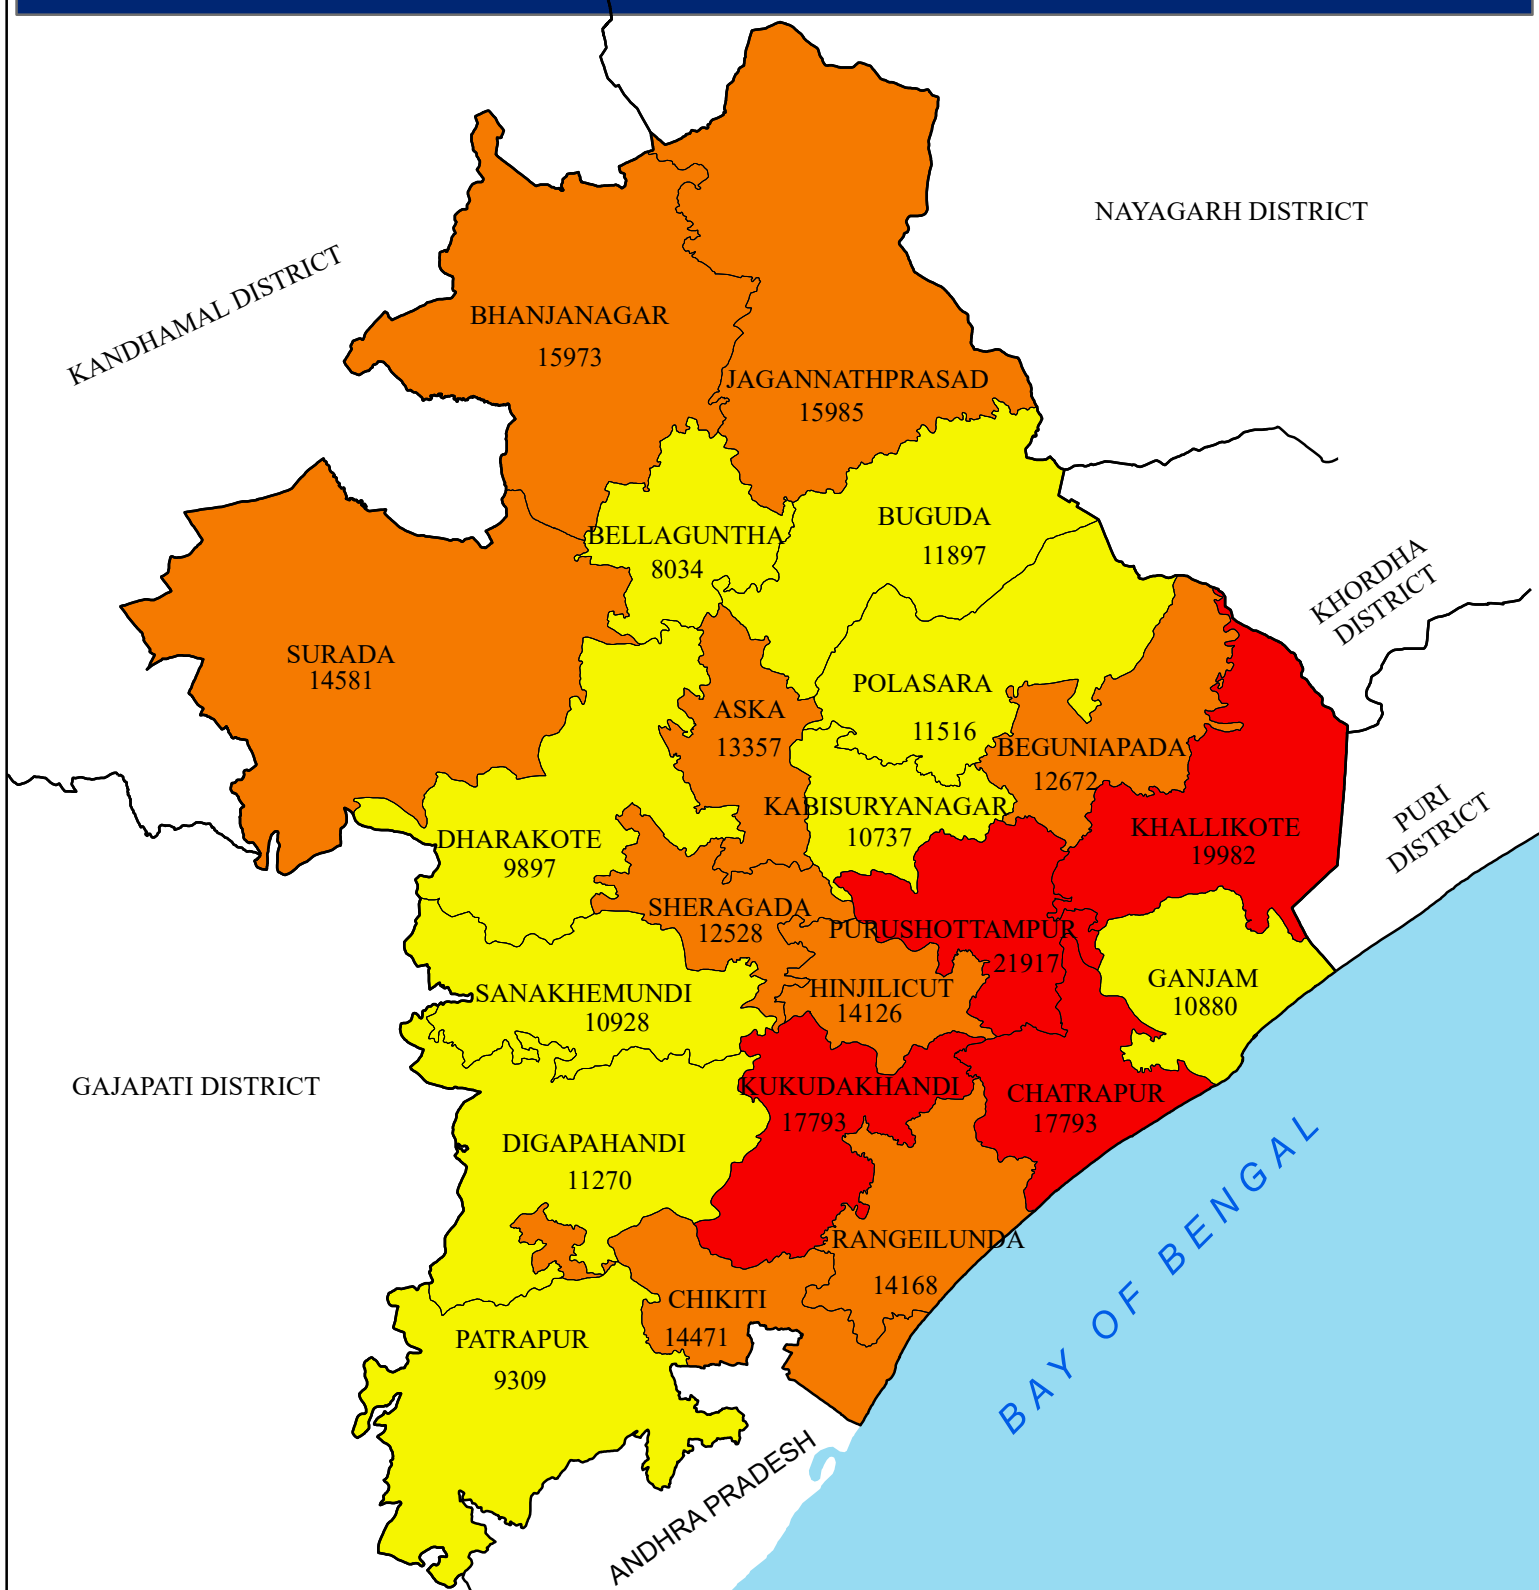

POPULATION DISTRIBUTION MALE (SCHEDULED CASTE) DISTRICT: GANJAM

LEGEND

POPULATION MALE (SC)

- 8034 - 11900 (LOW)
- 11901 - 15990 (MEDIUM)
- 15991 - 21917 (HIGH)
- DISTRICT BOUNDARY
- BLOCK BOUNDARY

Source : Census - 2011

INDEX

0 5 10 20 Kilometers