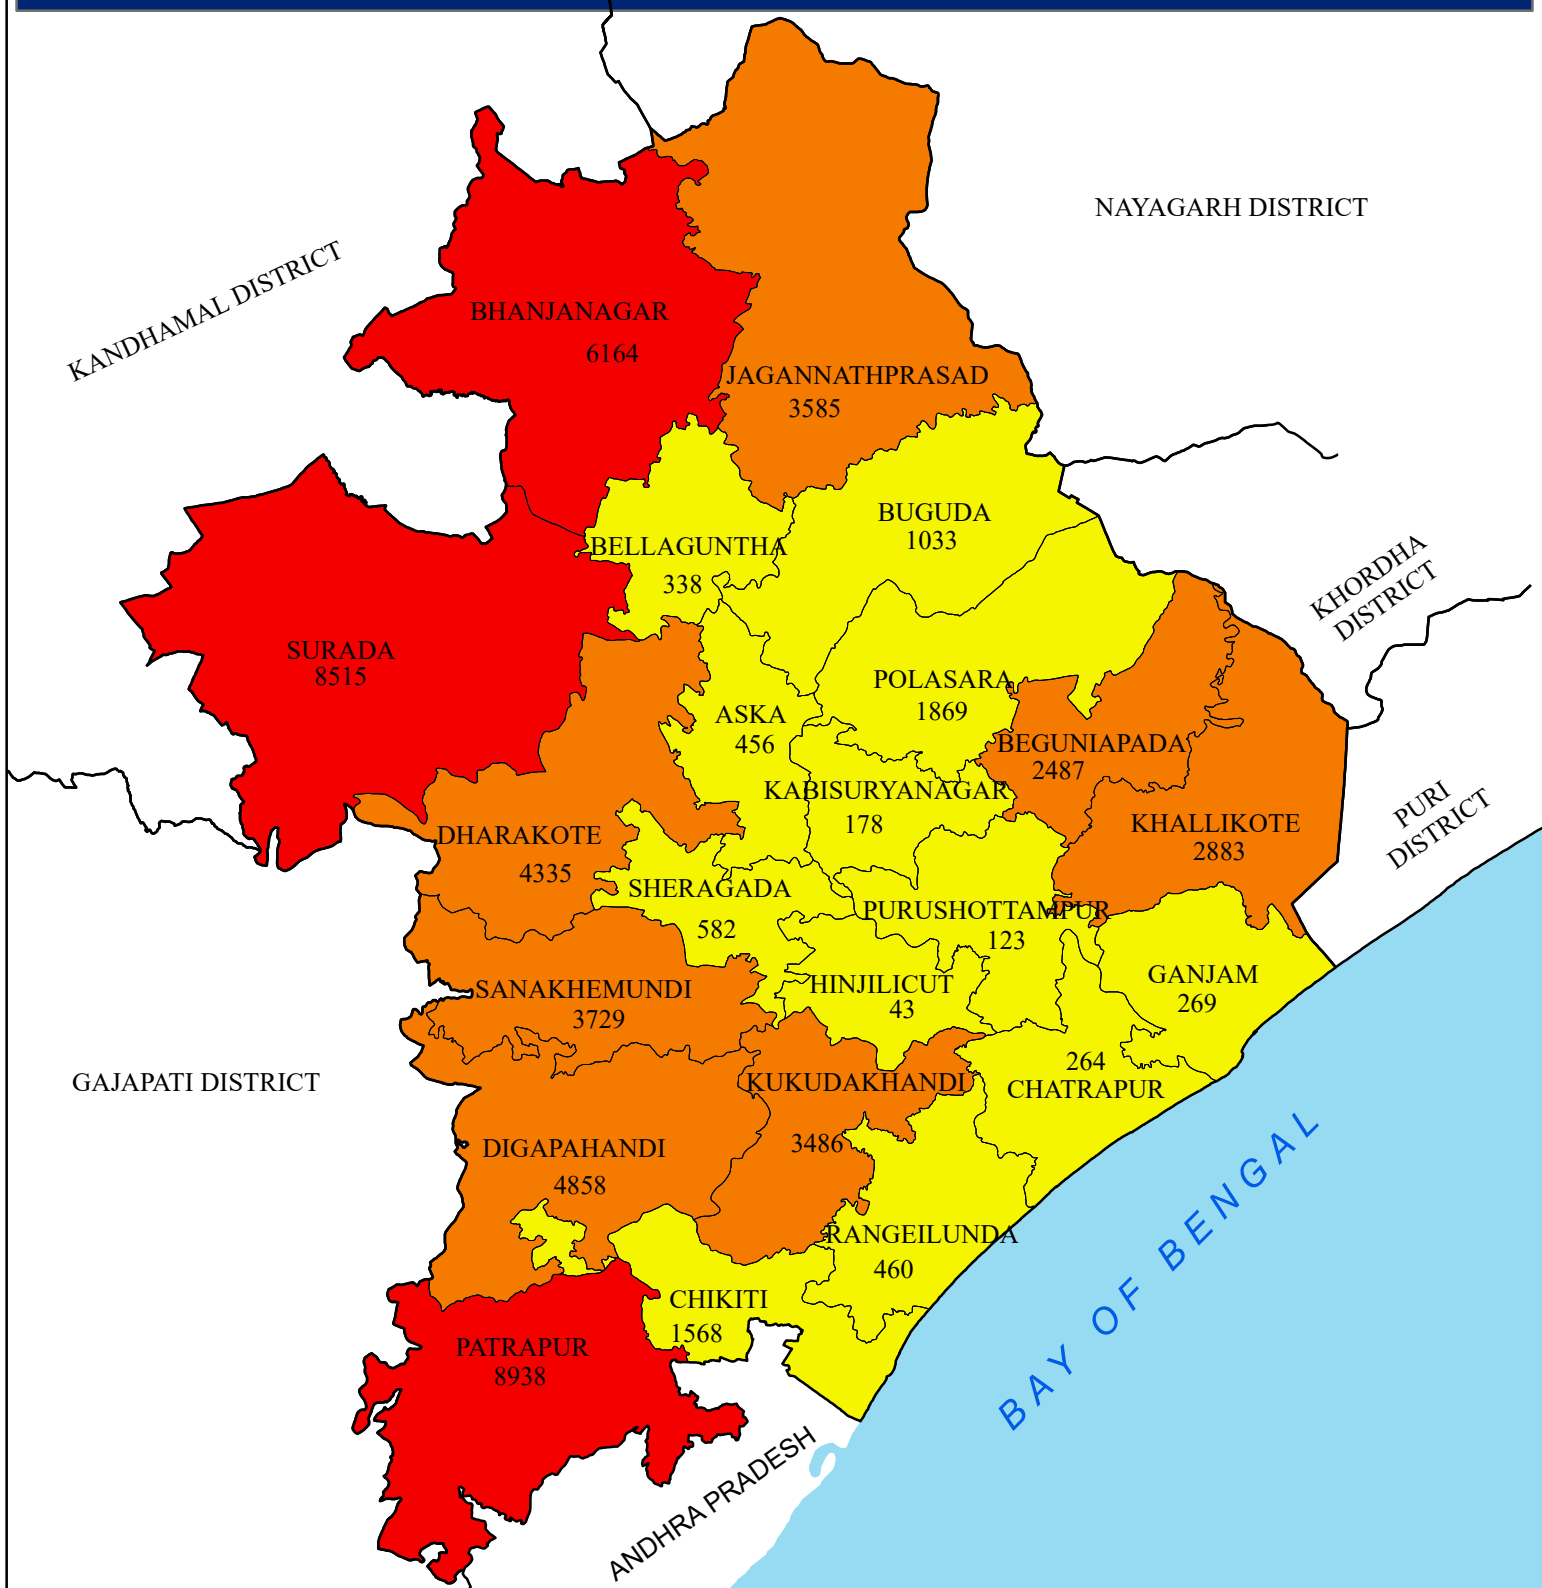

POPULATION DISTRIBUTION MALE (SCHEDULED TRIBE) DISTRICT: GANJAM

LEGEND

DISTRIBUTION MALE (ST)

- 43 - 1870 (LOW)
- 1871 - 4860 (MEDIUM)
- 4861 - 8938 (HIGH)

- DISTRICT BOUNDARY
- BLOCK BOUNDARY

Source : Census - 2011

INDEX

0 5 10 20 Kilometers