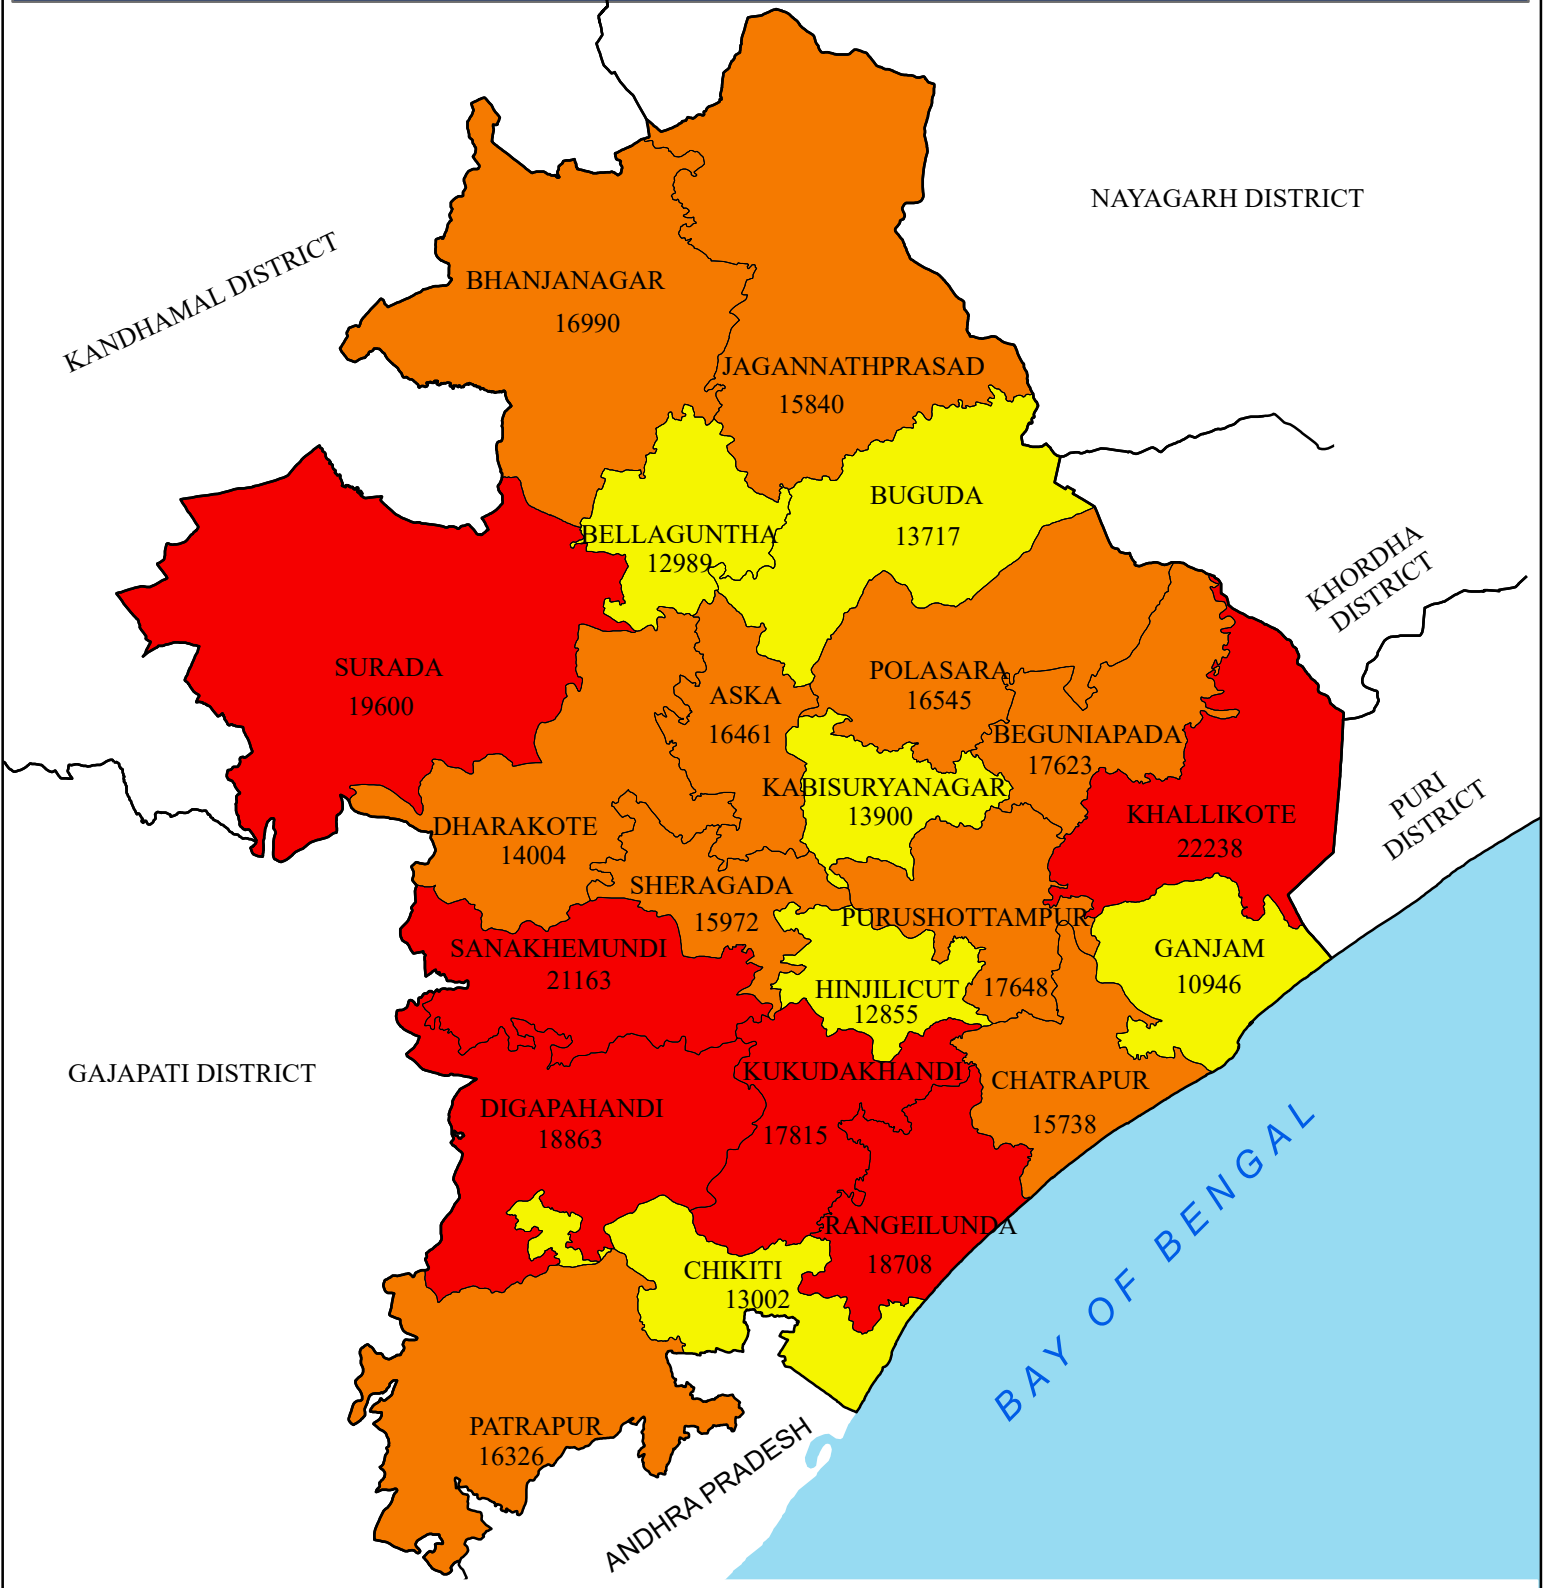

POPULATION DISTRIBUTION (0-6 YEARS)

DISTRICT: GANJAM

LEGEND

POPULATION (0-6 YEARS)

- 10946 - 14000 (LOW)
- 14001 - 17810 (MEDIUM)
- 17811 - 22238 (HIGH)
- DISTRICT BOUNDARY
- BLOCK BOUNDARY

Source : Census - 2011

INDEX

0 5 10 20 Kilometers