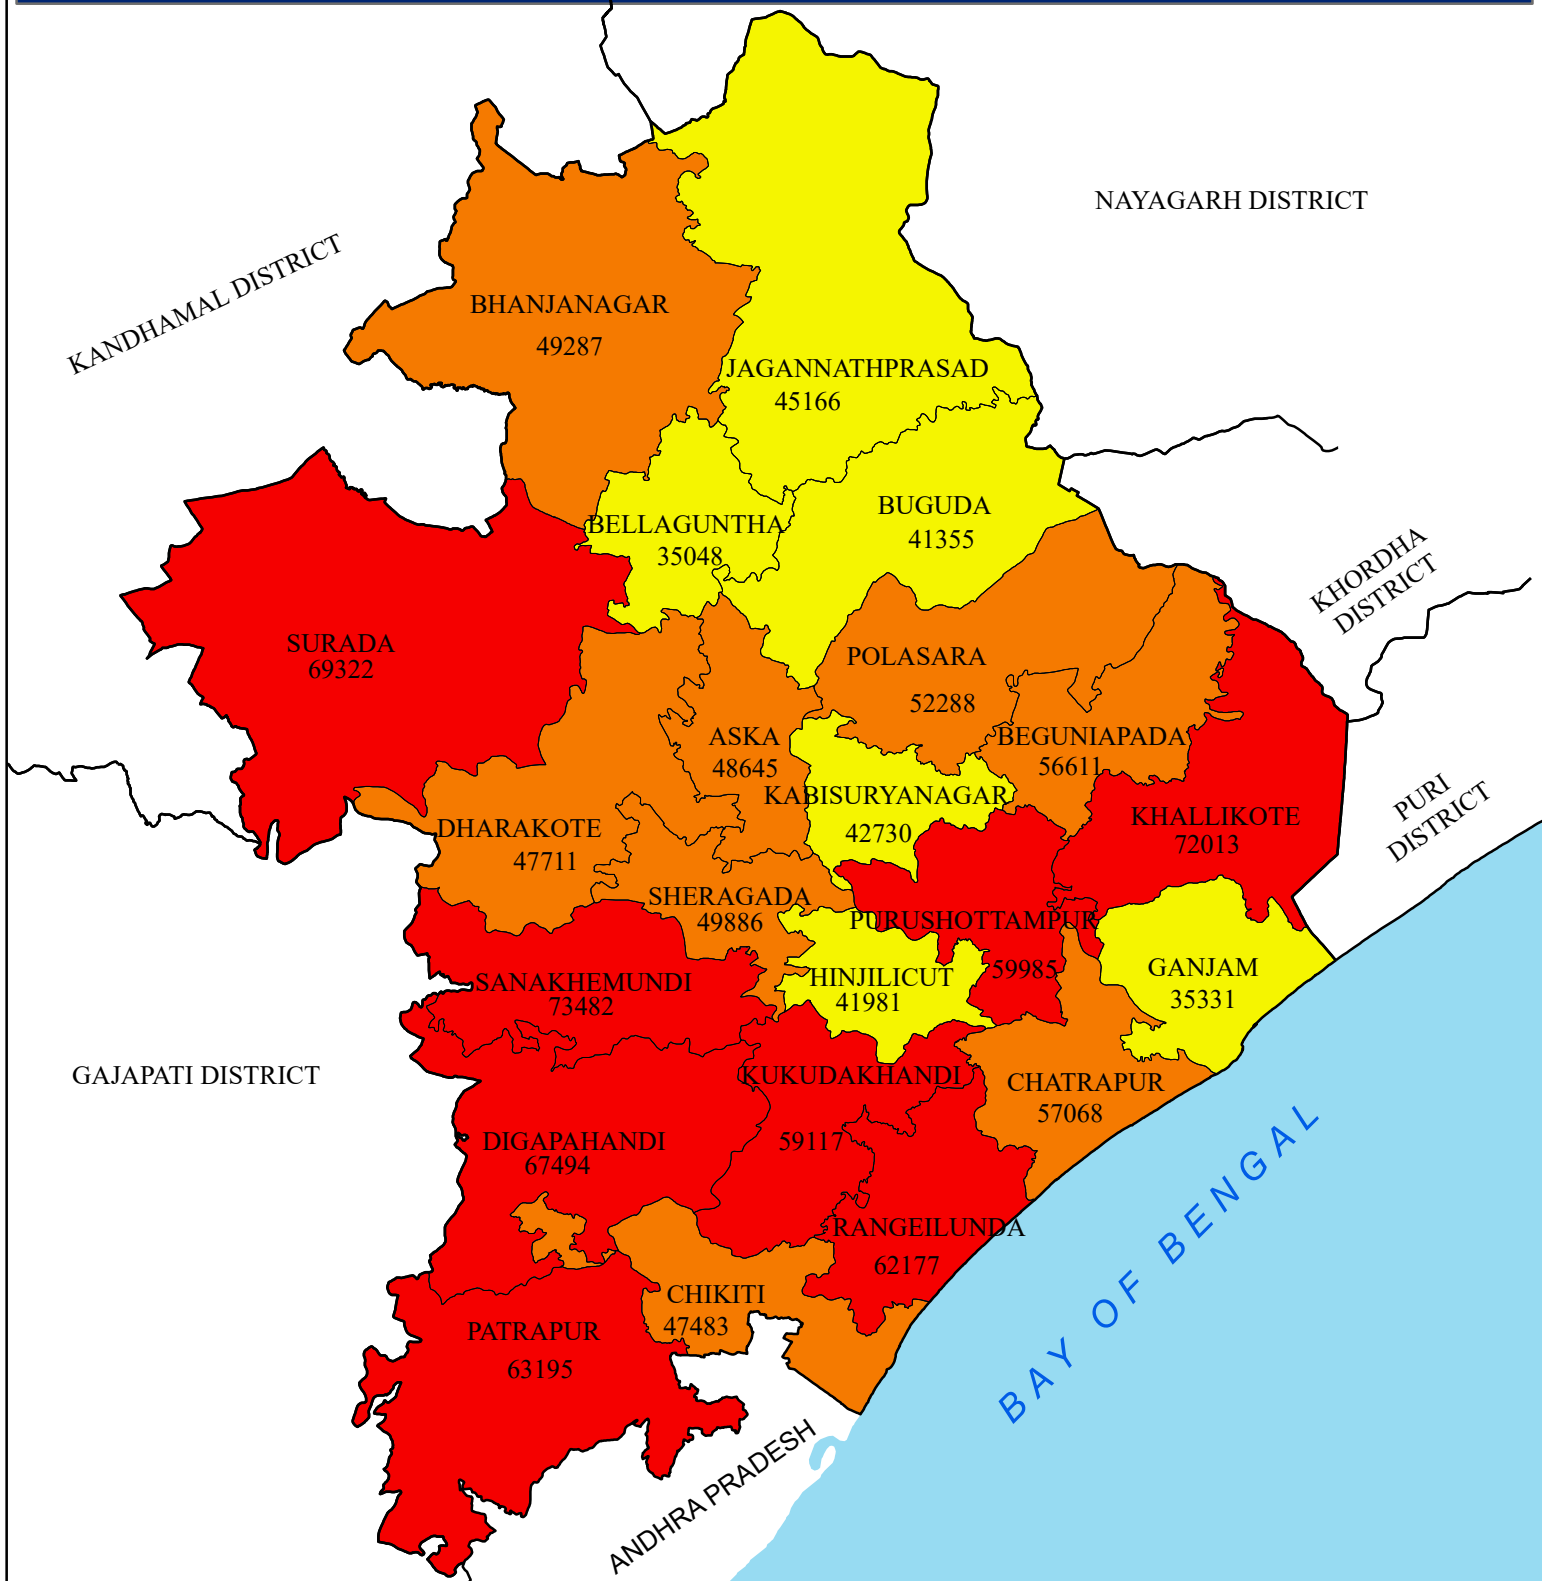

# TOTAL ILLITERATE (IN NUMBER)

## DISTRICT: GANJAM

### LEGEND

POPULATION ILLITERATE

- 35048 - 45170 (LOW)
- 45171 - 57070 (MEDIUM)
- 57071 - 73482 (HIGH)
- DISTRICT BOUNDARY
- BLOCK BOUNDARY

Source : Census - 2011

### INDEX

0 5 10 20 Kilometers