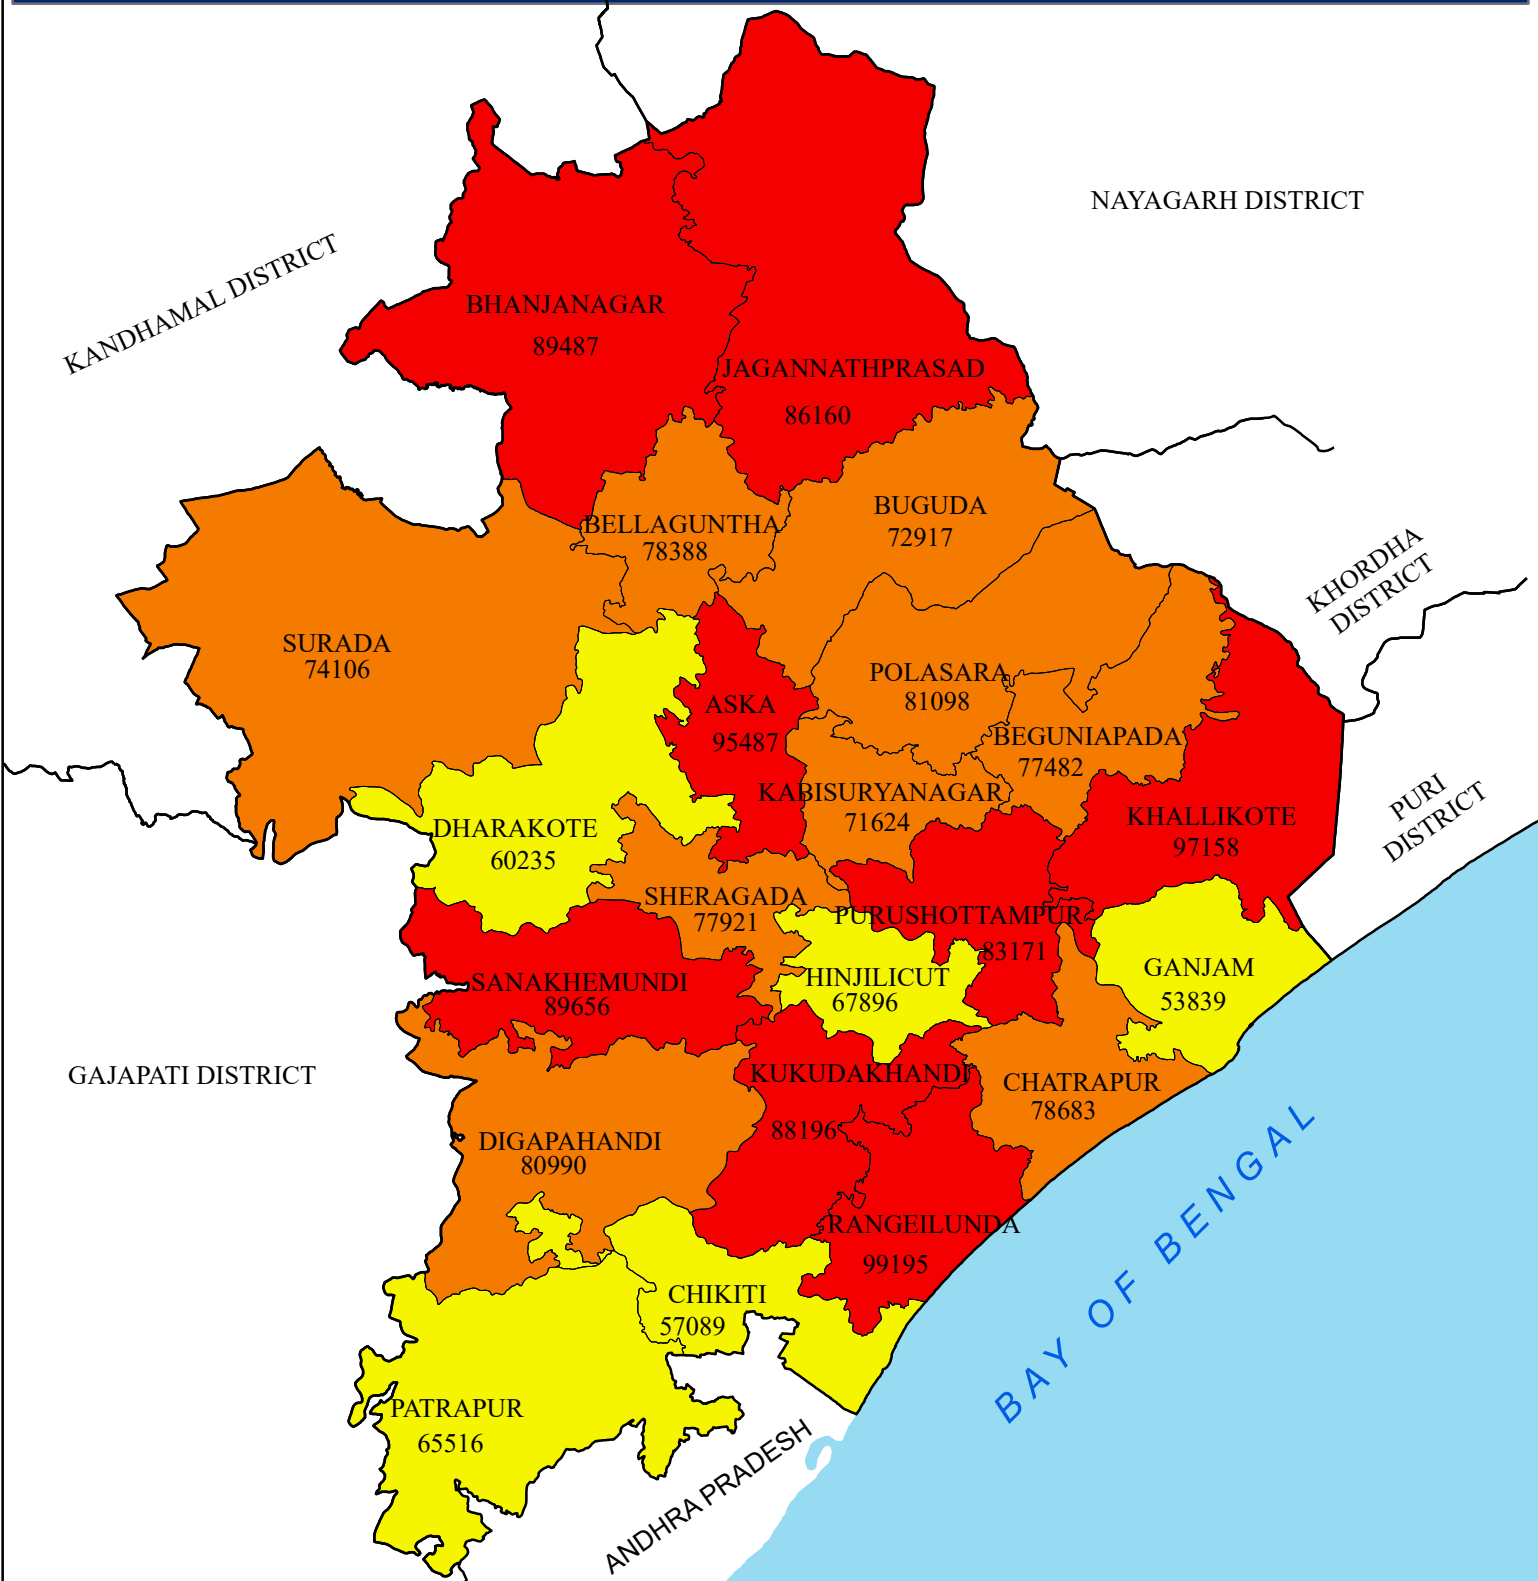

POPULATION LITERATE (IN NUMBER)

DISTRICT: GANJAM

LEGEND

POPULATION LITERATE

- 53839 - 67900 (LOW)
- 67901 - 83170 (MEDIUM)
- 83171 - 99195 (HIGH)
- DISTRICT BOUNDARY
- BLOCK BOUNDARY

Source : Census - 2011

INDEX

0 5 10 20 Kilometers