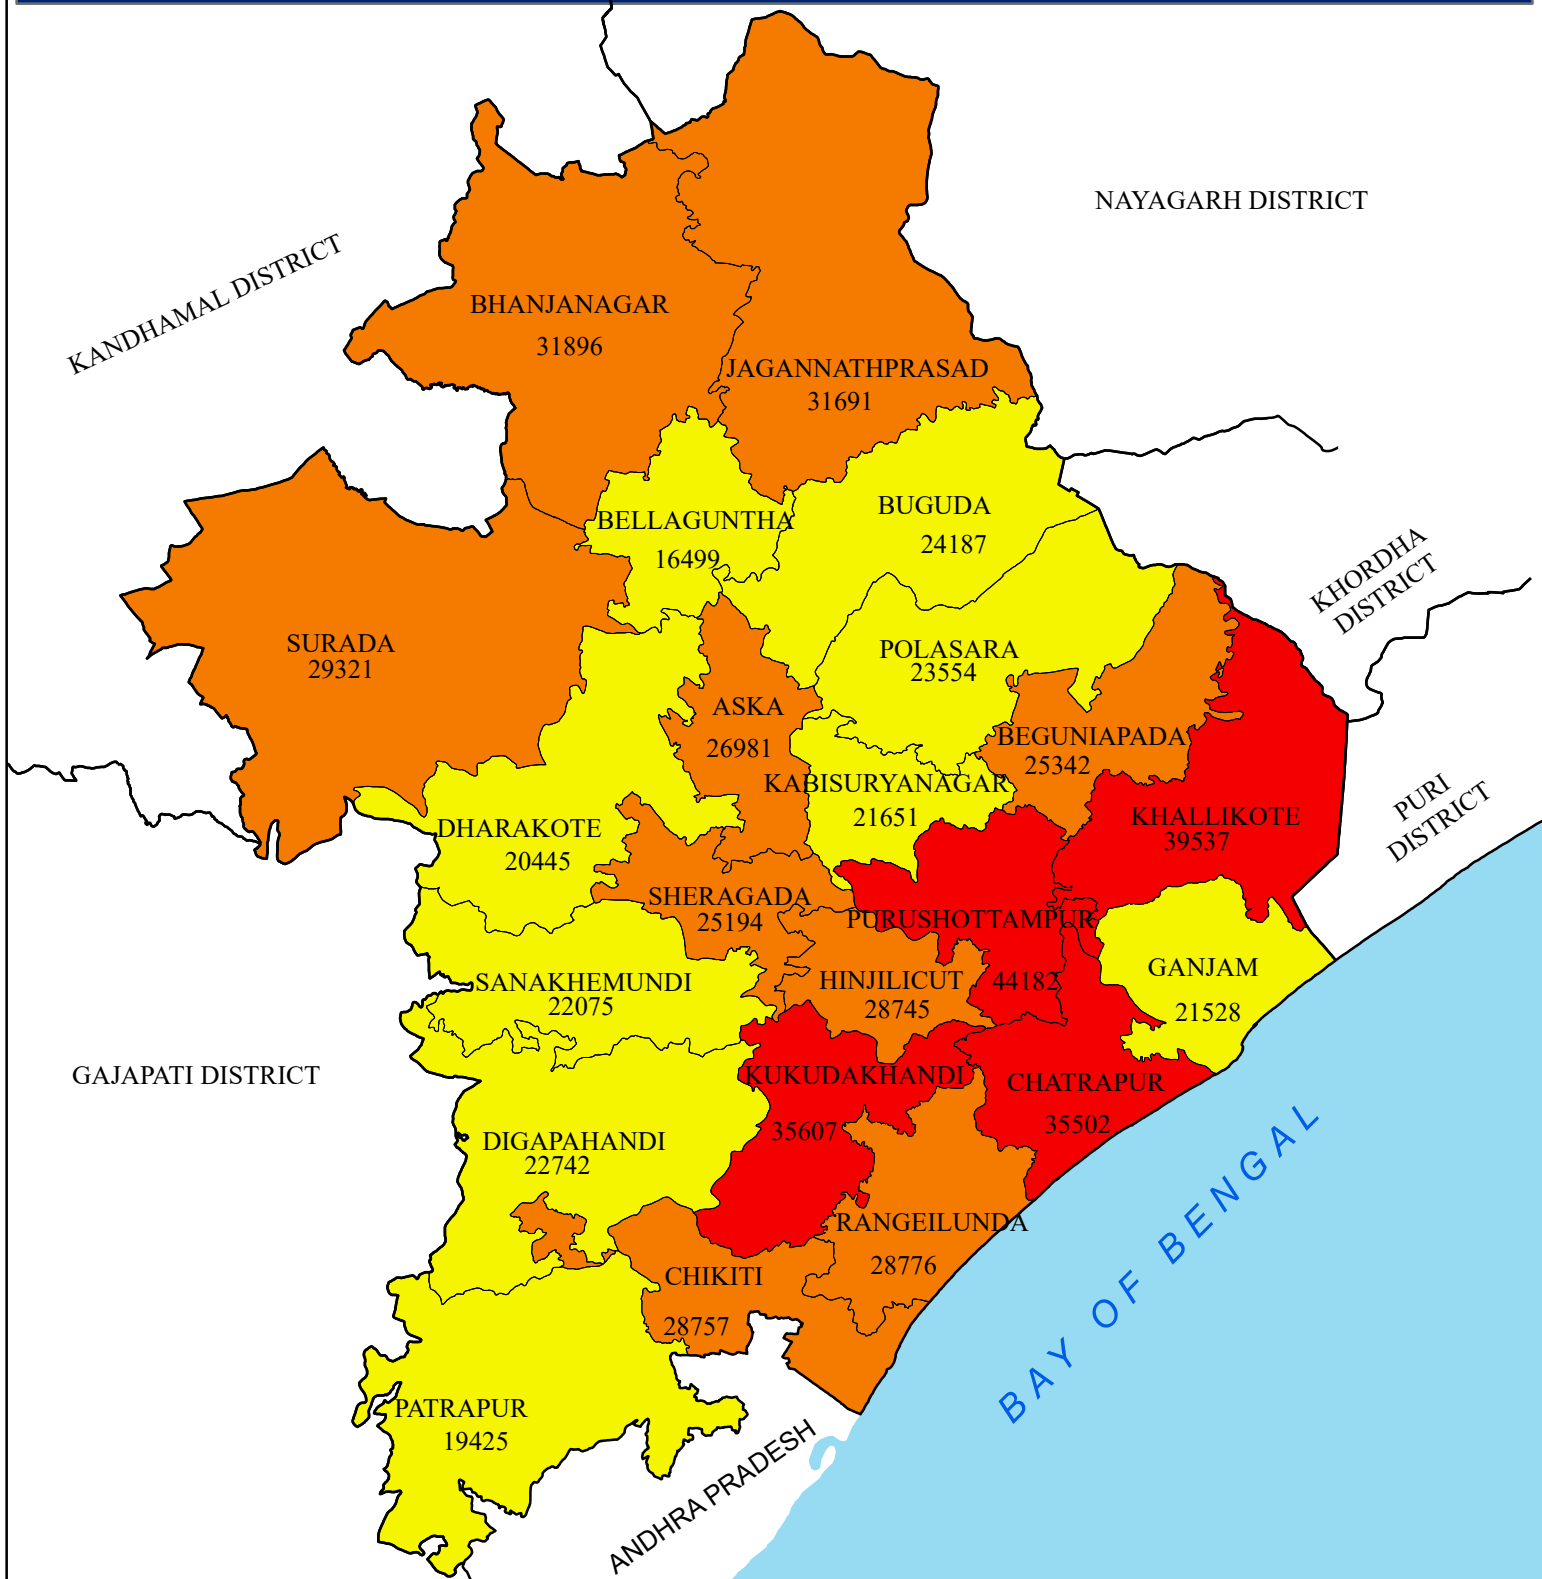

POPULATION DISTRIBUTION (SCHEDULED CASTE) DISTRICT: GANJAM

LEGEND

TOTAL POPULATION (SC)

- 16499 - 24190 (LOW)
- 24191 - 31900 (MEDIUM)
- 31901 - 44182 (HIGH)
- DISTRICT BOUNDARY
- BLOCK BOUNDARY

Source : Census - 2011

INDEX

0 5 10 20 Kilometers

NIC

NATIONAL
INFORMATICS
CENTRE