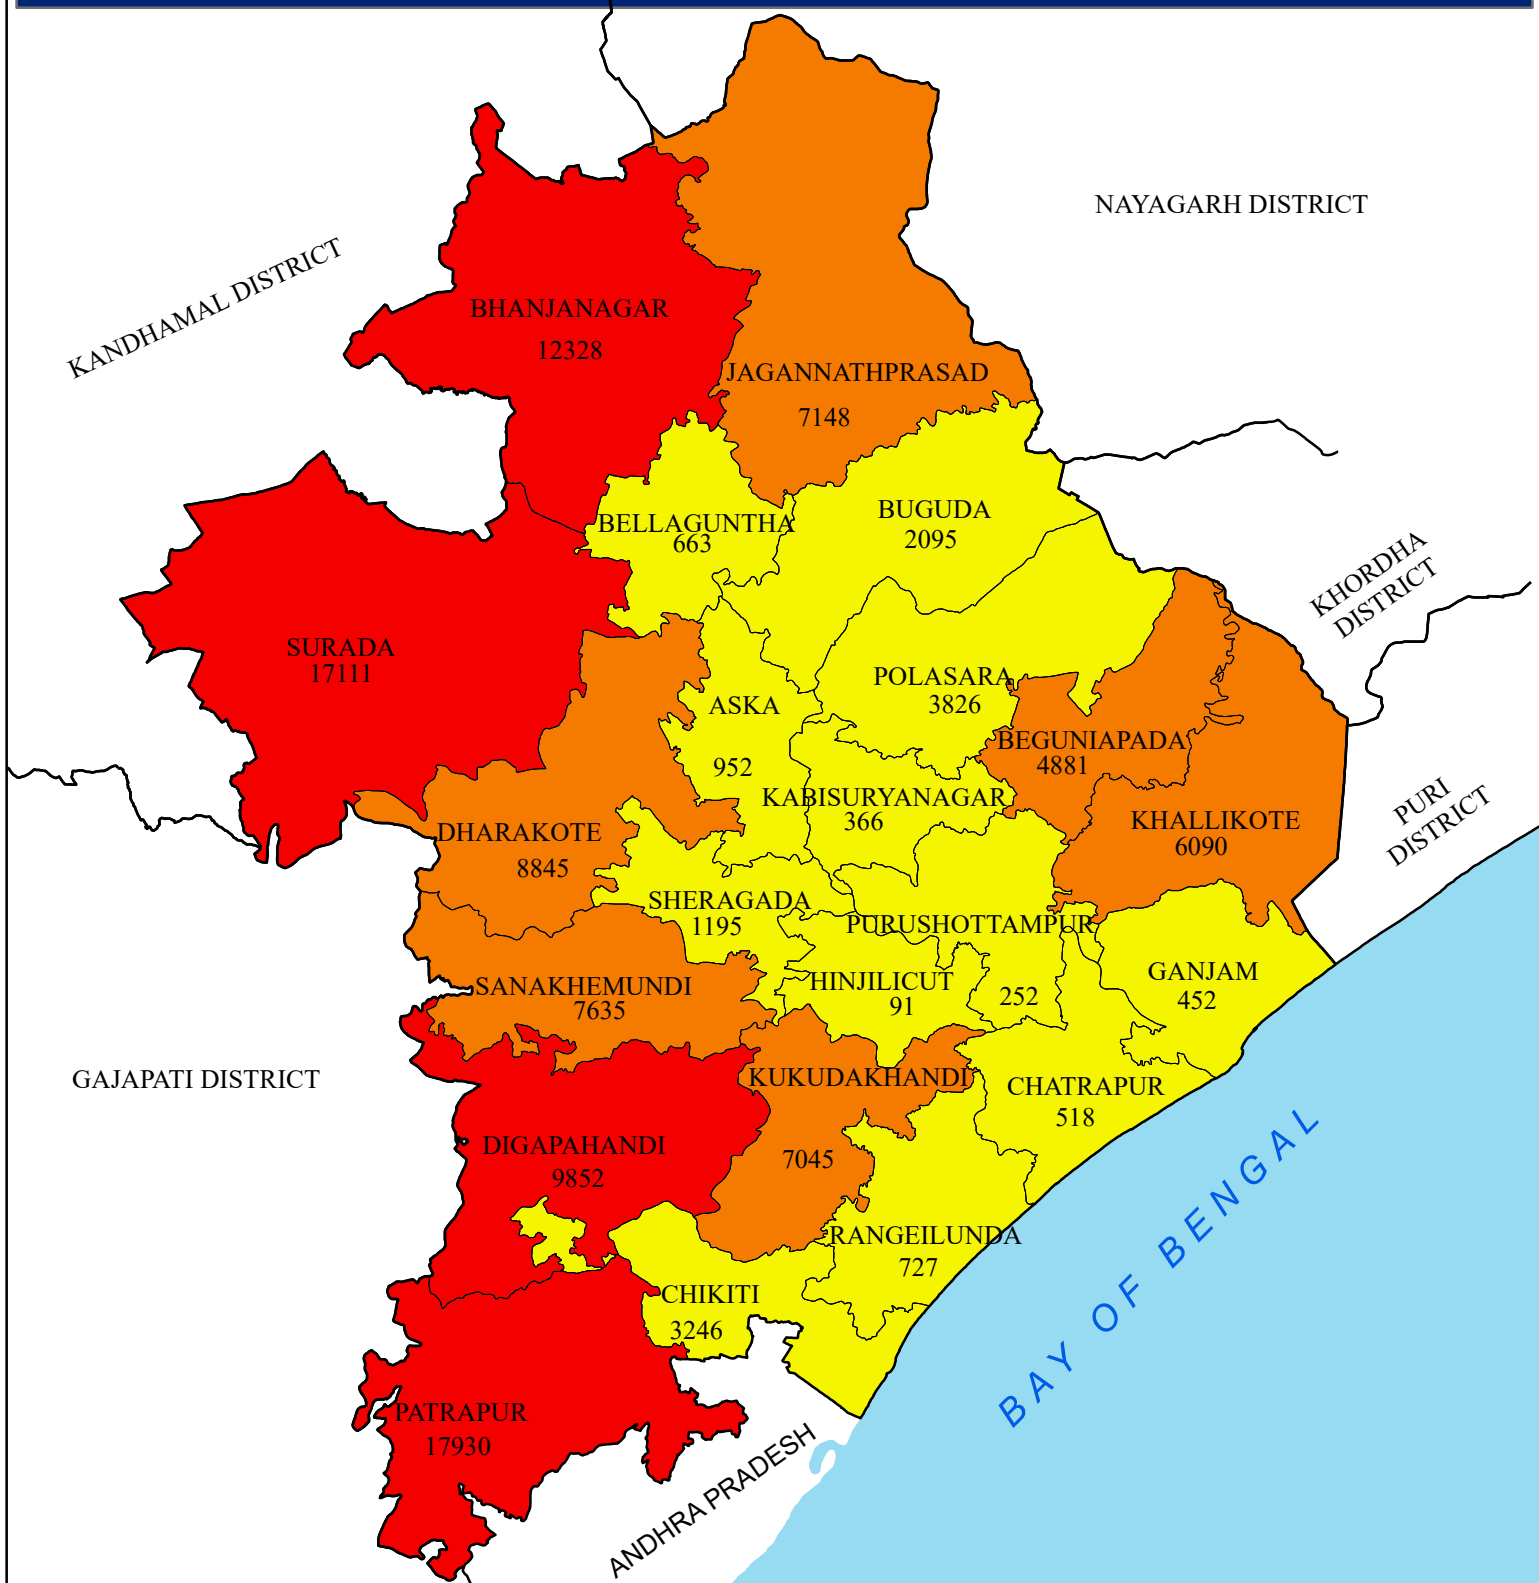

POPULATION DISTRIBUTION (SCHEDULED TRIBE) DISTRICT: GANJAM

LEGEND

POPULATION (ST)

- 91 - 3830 (LOW)
- 3831 - 9850 (MEDIUM)
- 9851 - 17930 (HIGH)
- DISTRICT BOUNDARY
- BLOCK BOUNDARY

Source : Census - 2011

INDEX

0 5 10 20 Kilometers