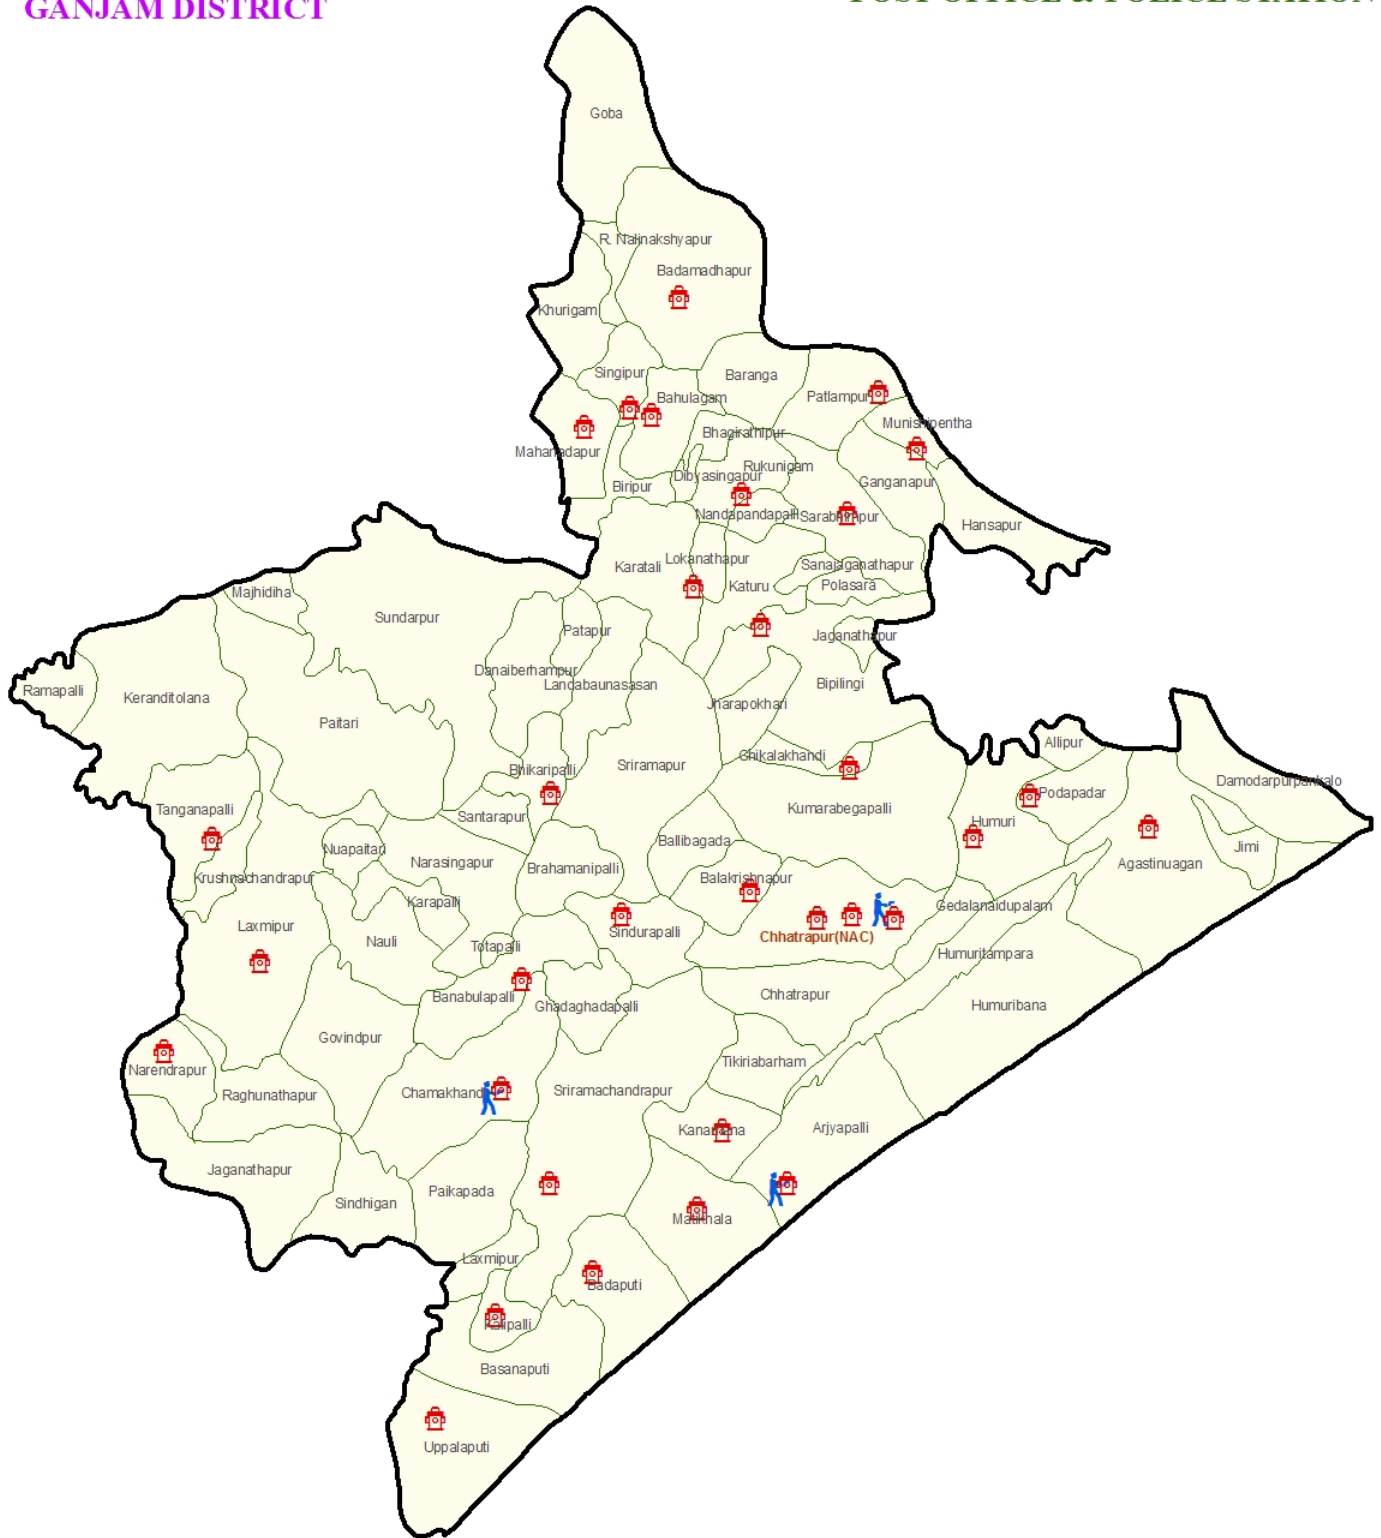

**CHHATRAPUR BLOCK
GANJAM DISTRICT**

POST OFFICE & POLICE STATION

Prepared by
GIS DIVISION
NIC, BHUBANE SWAR

INDIA	ORISSA	GANJAM	LEGEND	
<p>ORISSA</p>	<p>GANJAM</p>	<p>CHHATRAPUR</p>	<ul style="list-style-type: none"> Post Office Police Station Block Boundary Village Boundary 	<p>SCALE :</p> <p>0 1 2 4 Kilometers</p>