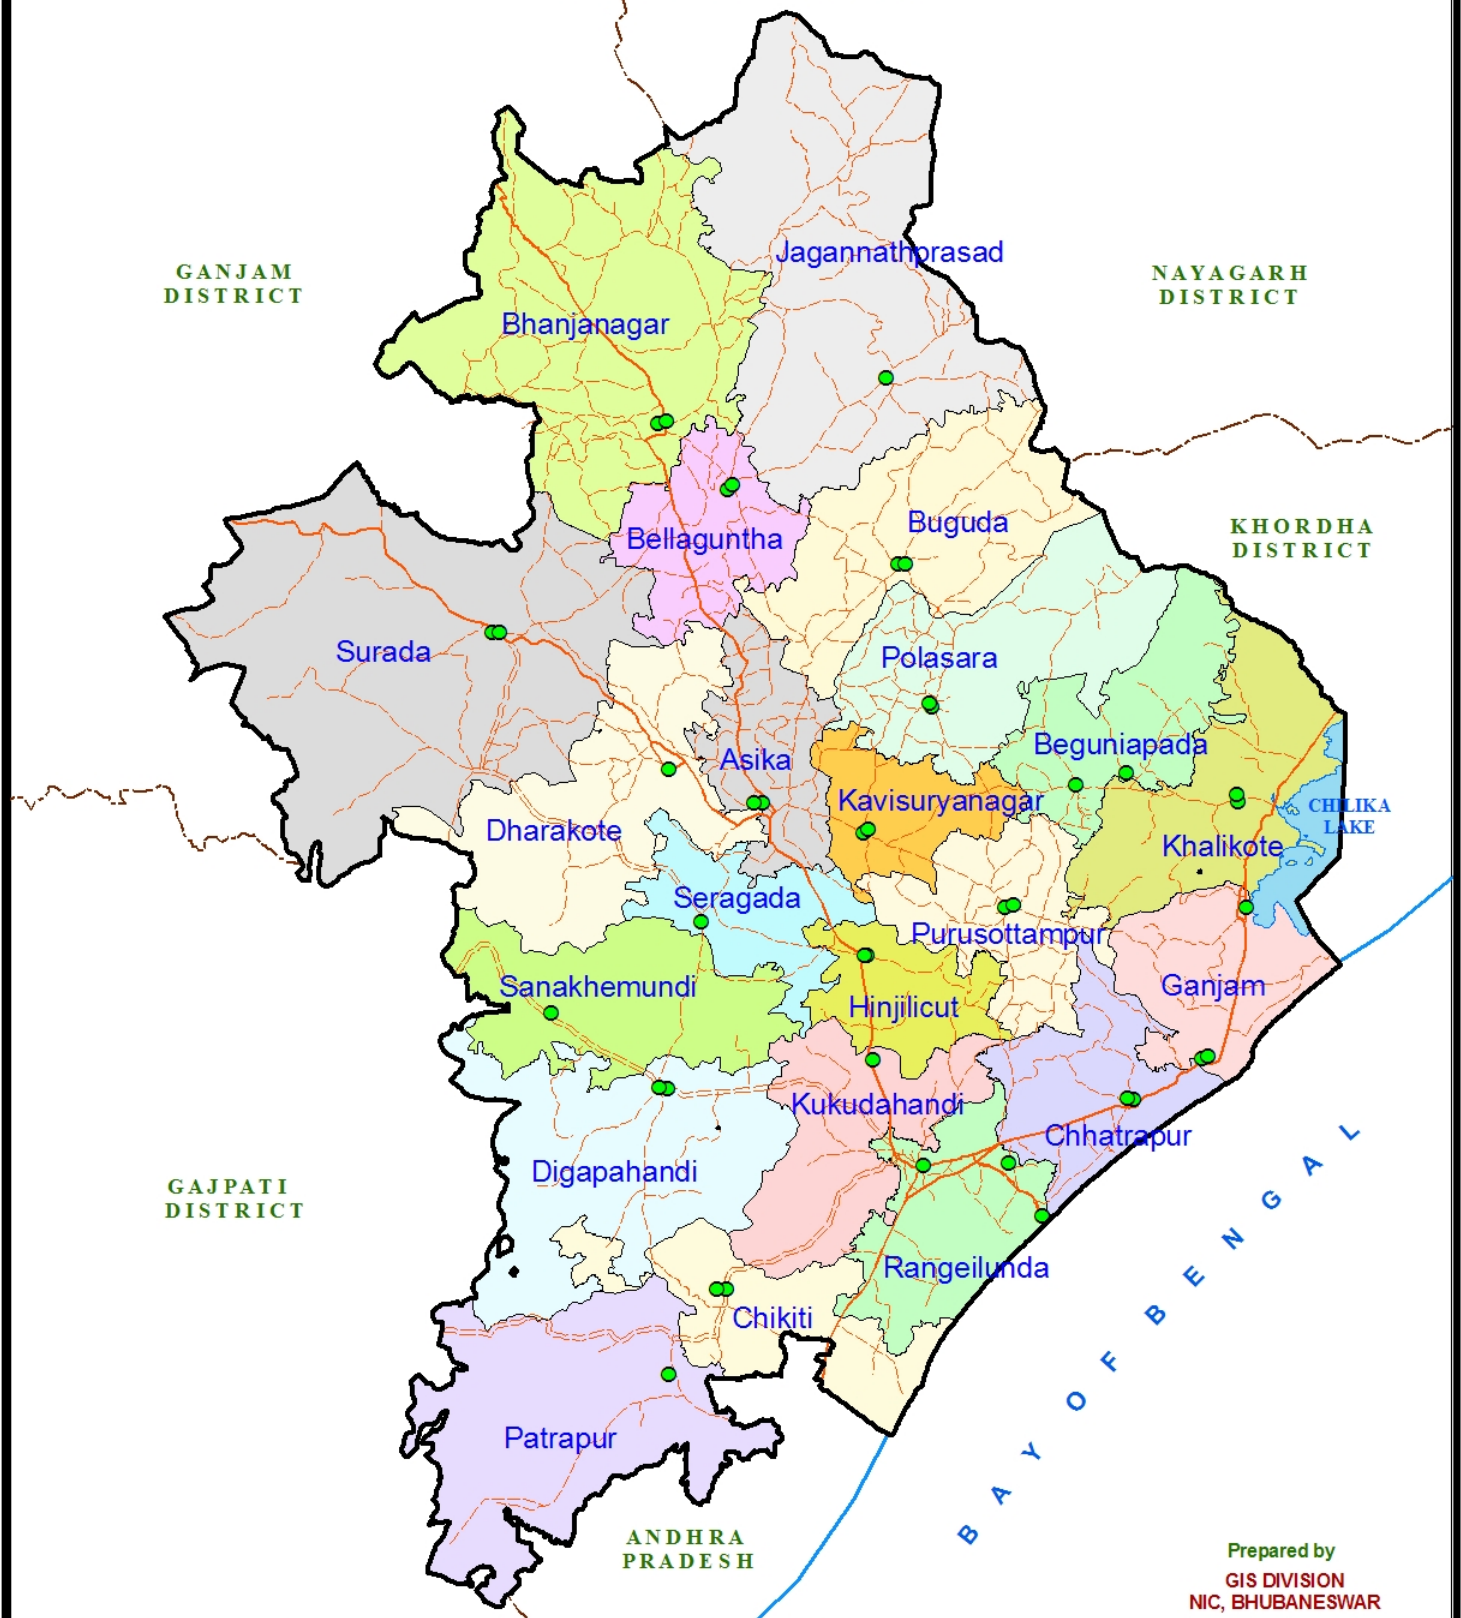

# PUBLIC DISTRIBUTION SYSTEM GANJAM DISTRICT

Prepared by  
GIS DIVISION  
NIC, BHUBANESWAR

<b>INDIA</b>	<b>ORISSA</b>	<b>LEGEND</b>	
<p>ORISSA</p>	<p>GANJAM</p>	<ul style="list-style-type: none"> <li><span style="color: green;">●</span> Public Distribution Centre</li> <li><span style="border-bottom: 1px solid black; width: 20px; display: inline-block;"></span> District Boundary</li> <li><span style="border-bottom: 1px solid grey; width: 20px; display: inline-block;"></span> Block Boundary</li> <li><span style="border-bottom: 2px solid red; width: 20px; display: inline-block;"></span> National Highway</li> <li><span style="border-bottom: 2px dashed orange; width: 20px; display: inline-block;"></span> State Highway</li> <li><span style="border-bottom: 1px dashed orange; width: 20px; display: inline-block;"></span> Other District Road</li> </ul>	<p><b>SCALE :</b></p> <p>0 2.5 5 10 15 20 Kilometers</p>