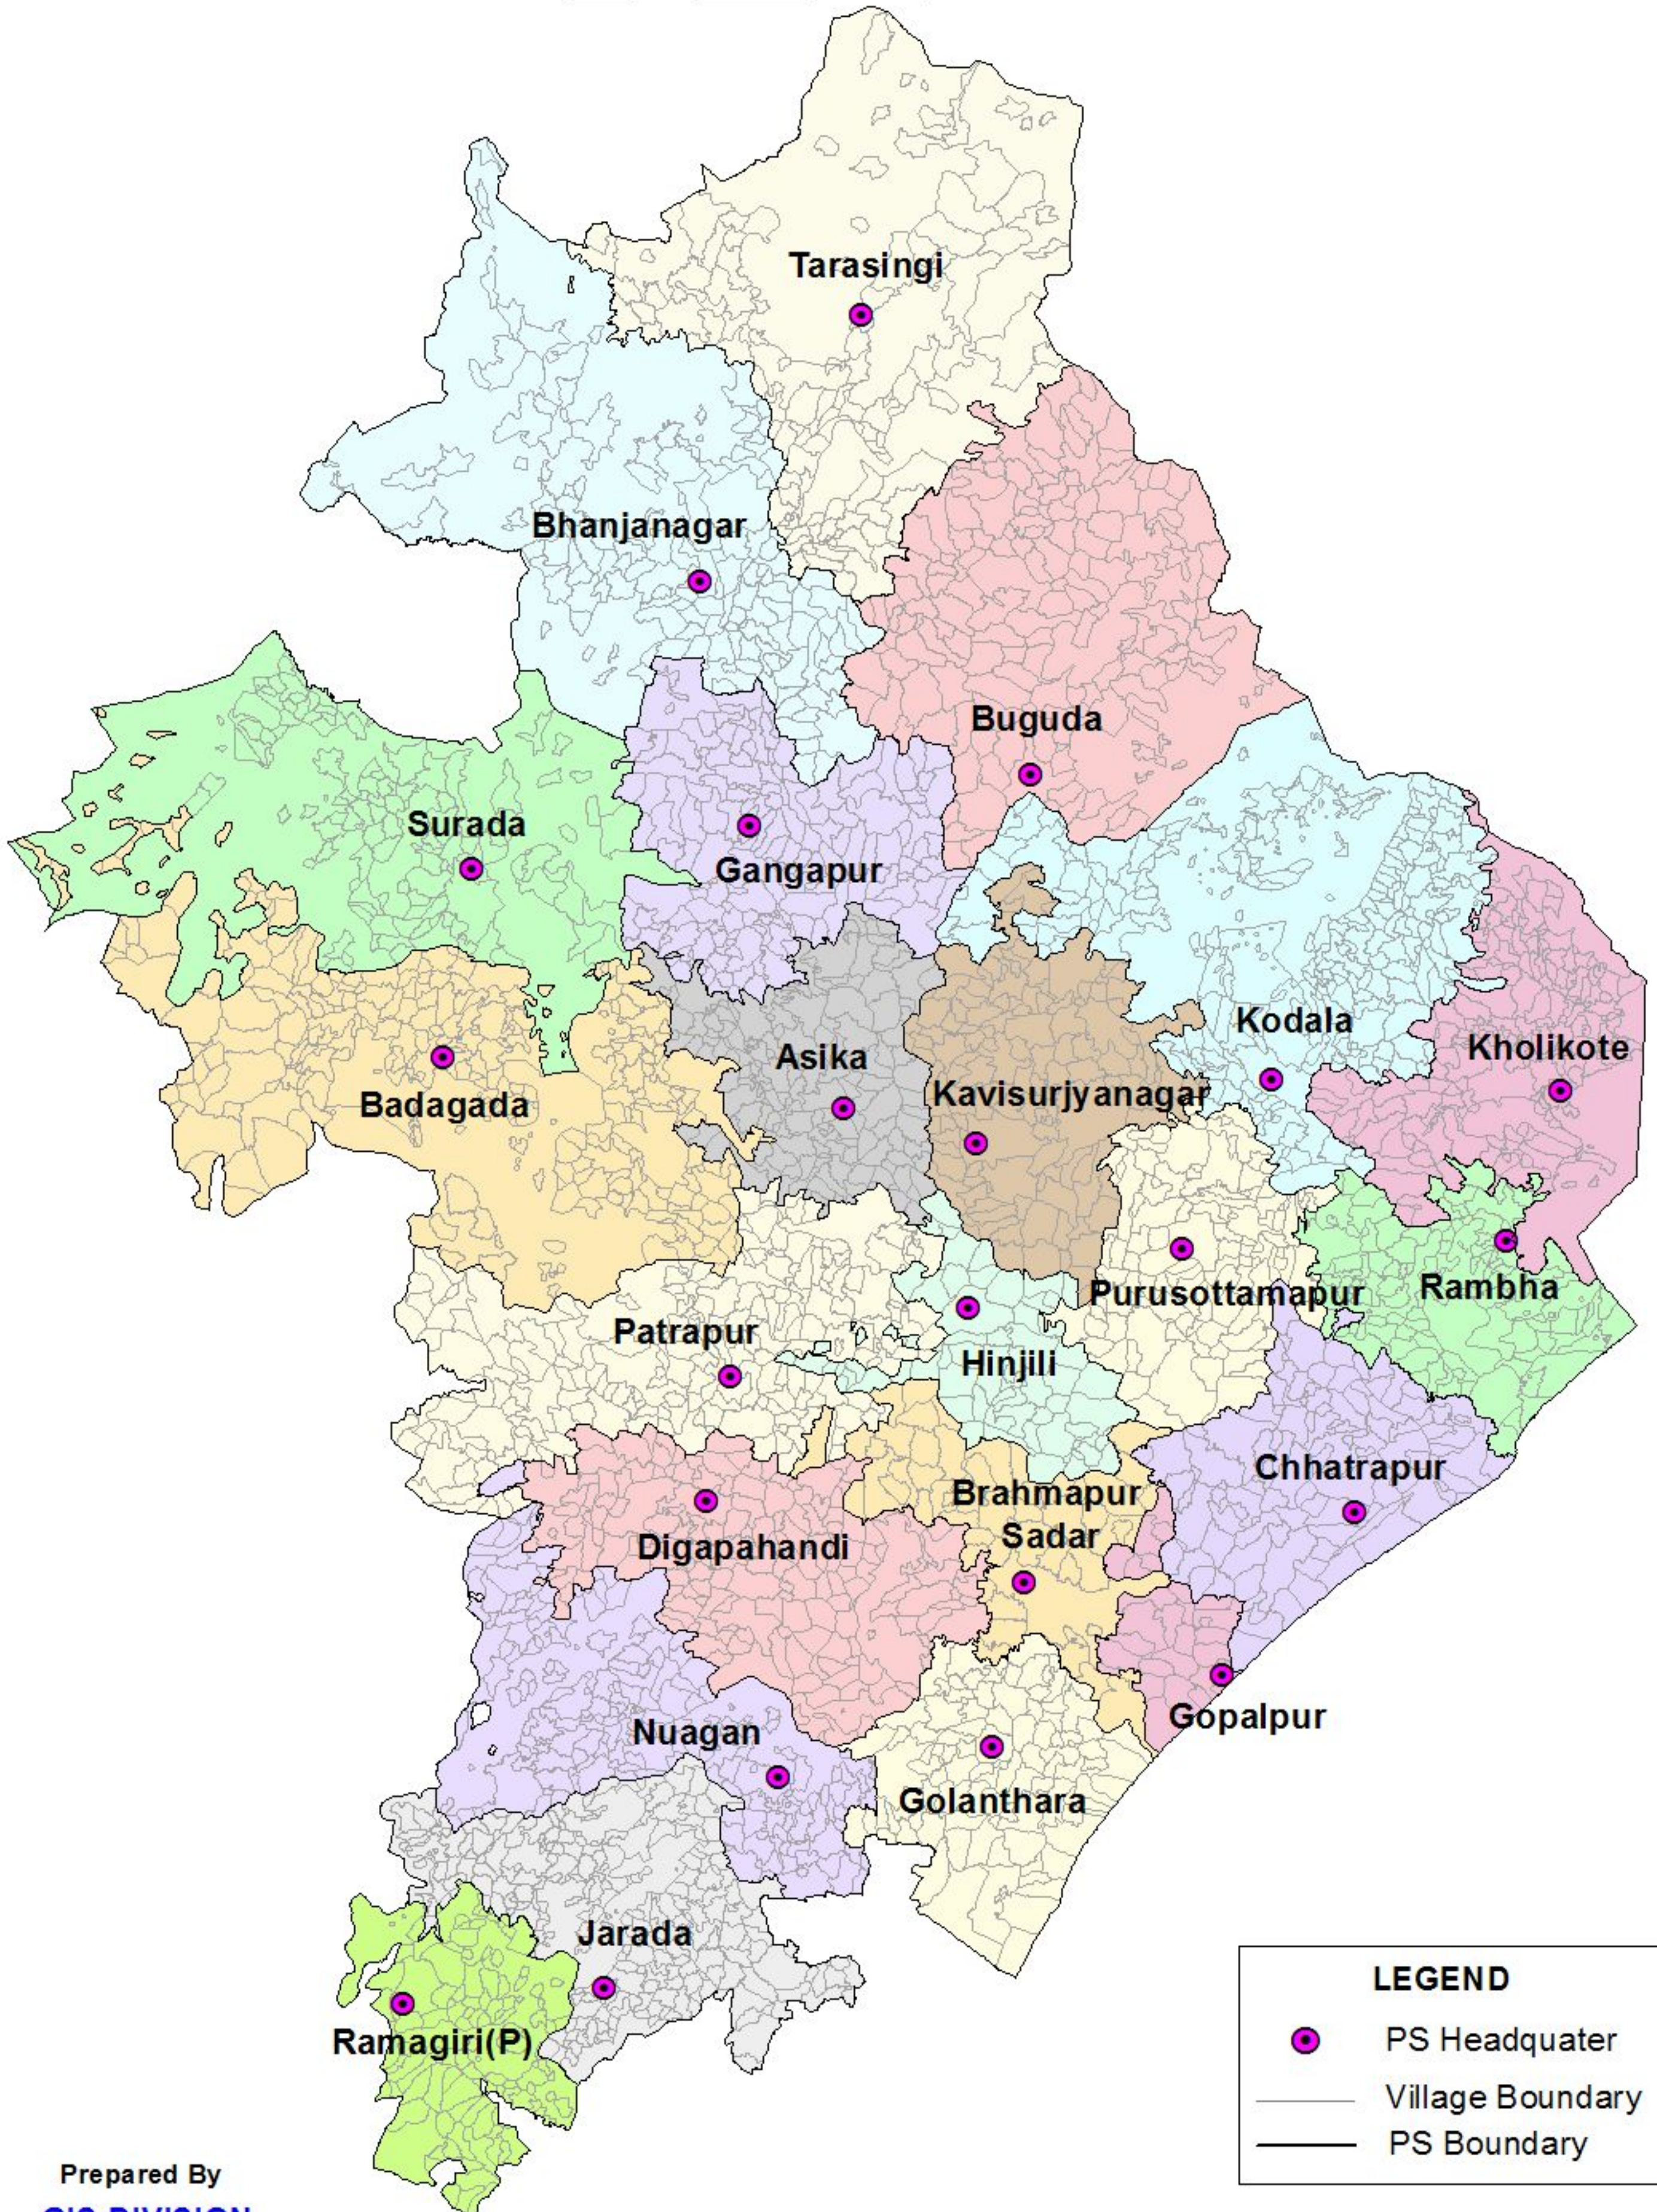

POLICE STATION GANJAM DISTRICT

8 0 8 16 Kilometers

LEGEND	
	PS Headquarter
	Village Boundary
	PS Boundary

Prepared By
GIS DIVISION
NIC, BHUBANESWAR