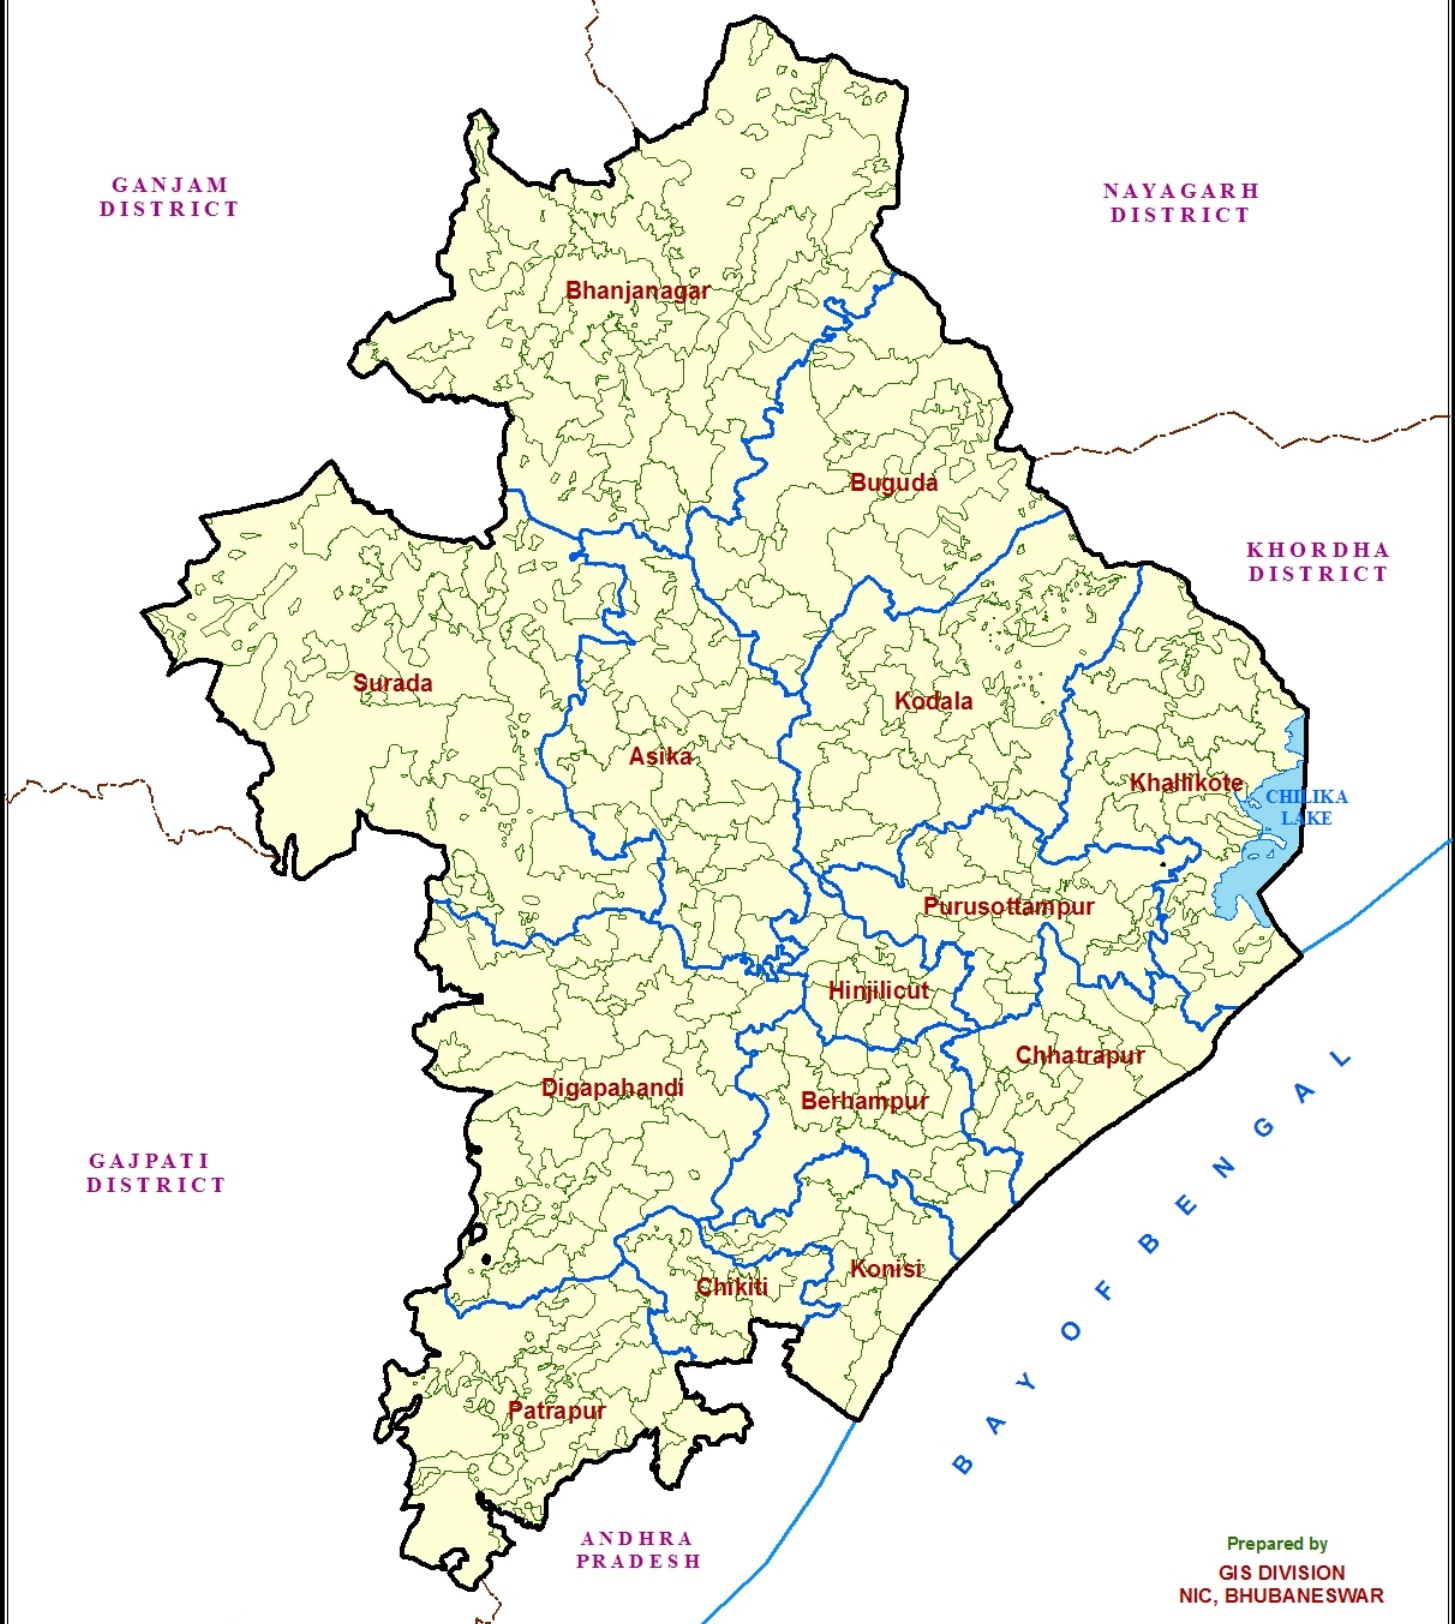

REVENUE INSPECTOR CIRCLE GANJAM DISTRICT

Prepared by
GIS DIVISION
NIC, BHUBANESWAR

INDIA	ORISSA	LEGEND	
 ORISSA	 GANJAM	<ul style="list-style-type: none"> District Boundary Tahasil Boundary RI Boundary 	 SCALE : 0 2.5 5 10 15 20 Kilometers