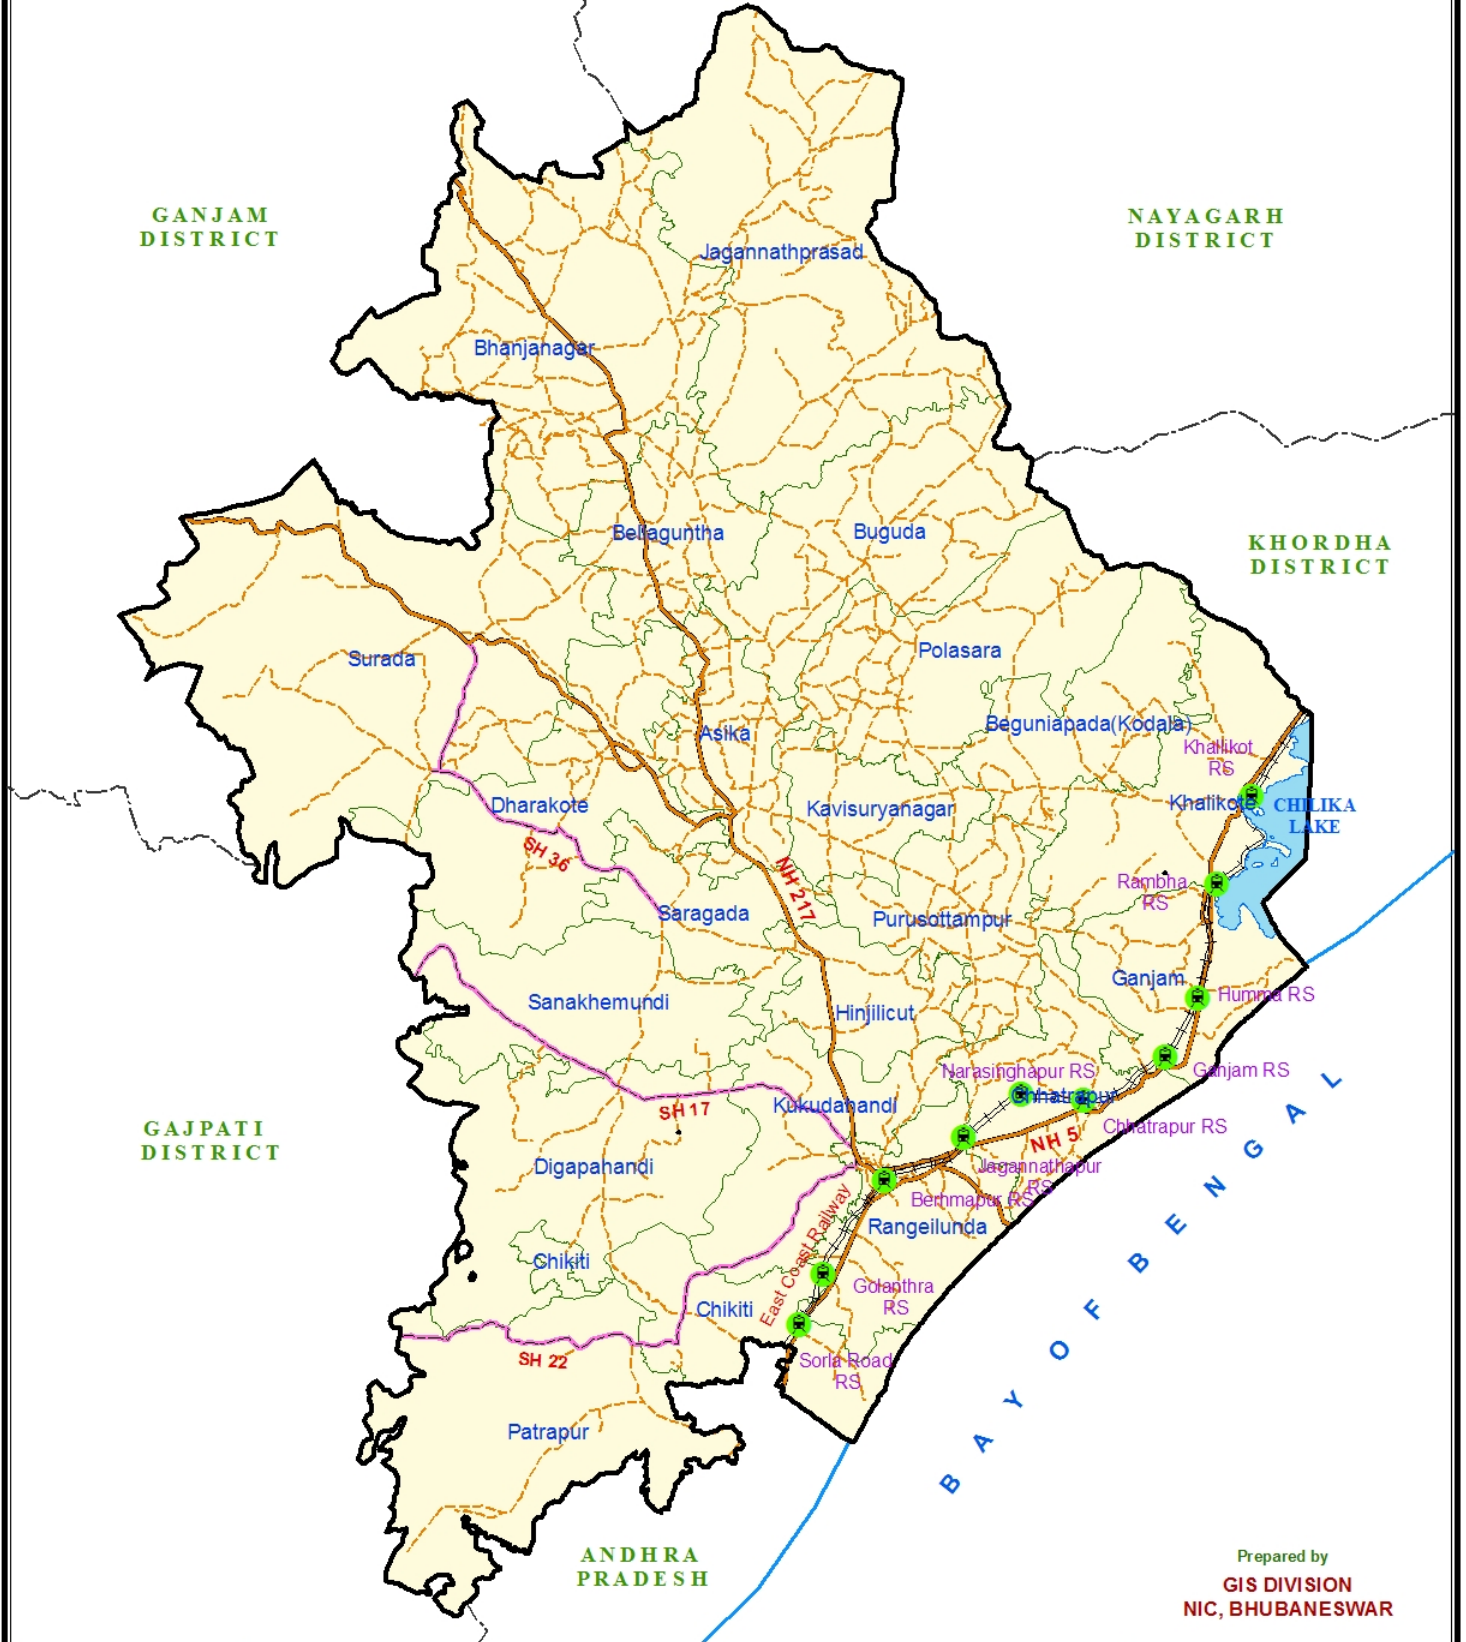

# ROAD AND RAILWAY NETWORK GANJAM DISTRICT

Prepared by  
**GIS DIVISION**  
**NIC, BHUBANESWAR**

INDIA	ORISSA	LEGEND		
 ORISSA	 GANJAM	<ul style="list-style-type: none"> <li><span style="color: orange;">———</span> National Highway</li> <li><span style="color: purple;">———</span> State Highway</li> <li><span style="color: orange; font-style: dashed;">———</span> Other District Road</li> <li><span style="border-bottom: 1px solid black; width: 20px; display: inline-block;"></span> Railway Line</li> </ul>	<ul style="list-style-type: none"> <li><span style="color: green; font-size: 1.2em;">●</span> Railway Station</li> <li><span style="border-bottom: 1px solid black; width: 20px; display: inline-block;"></span> District Boundary</li> <li><span style="color: green; font-style: dashed;">———</span> Block Boundary</li> </ul>	 <p><b>SCALE :</b></p>