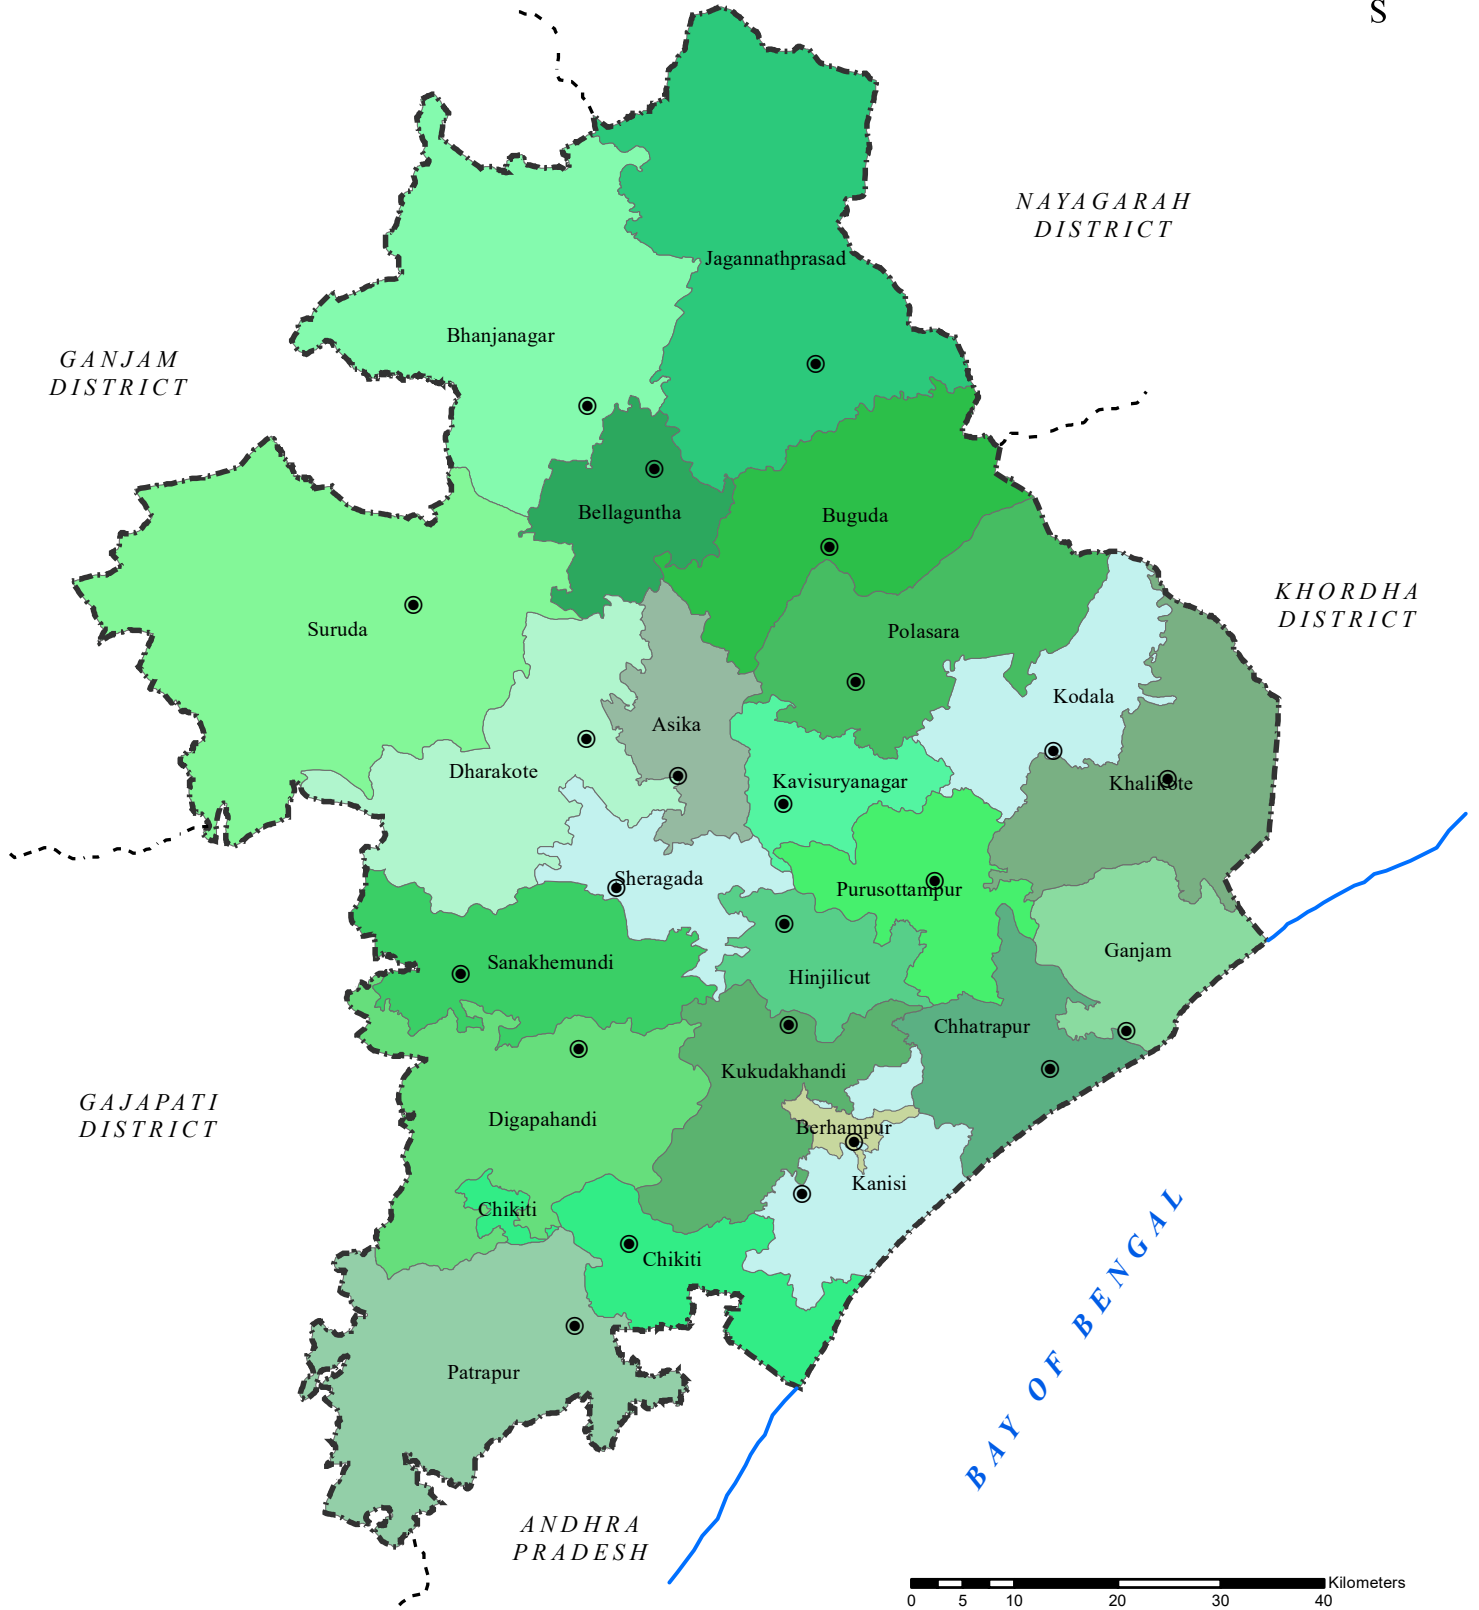

# TEHSIL MAP DISTRICT : GANJAM

## INDIA

## ODISHA

## Legend

Chikiti	Patrapur	Polasara
Dharakote	Digapahandi	Purusottampur
Asika	Ganjam	Kanisi
Kodala	Hinjilicut	Sanakhemundi
Bellaguntha	Jagannathprasad	Sheragada
Bhanjanagar	Kavisuryanagar	Suruda
Buguda	Khalikote	Berhampur
Chhatrapur	Kukudakhandi	DISTRICT BOUNDARY
		TEHSIL HEADQUARTERS