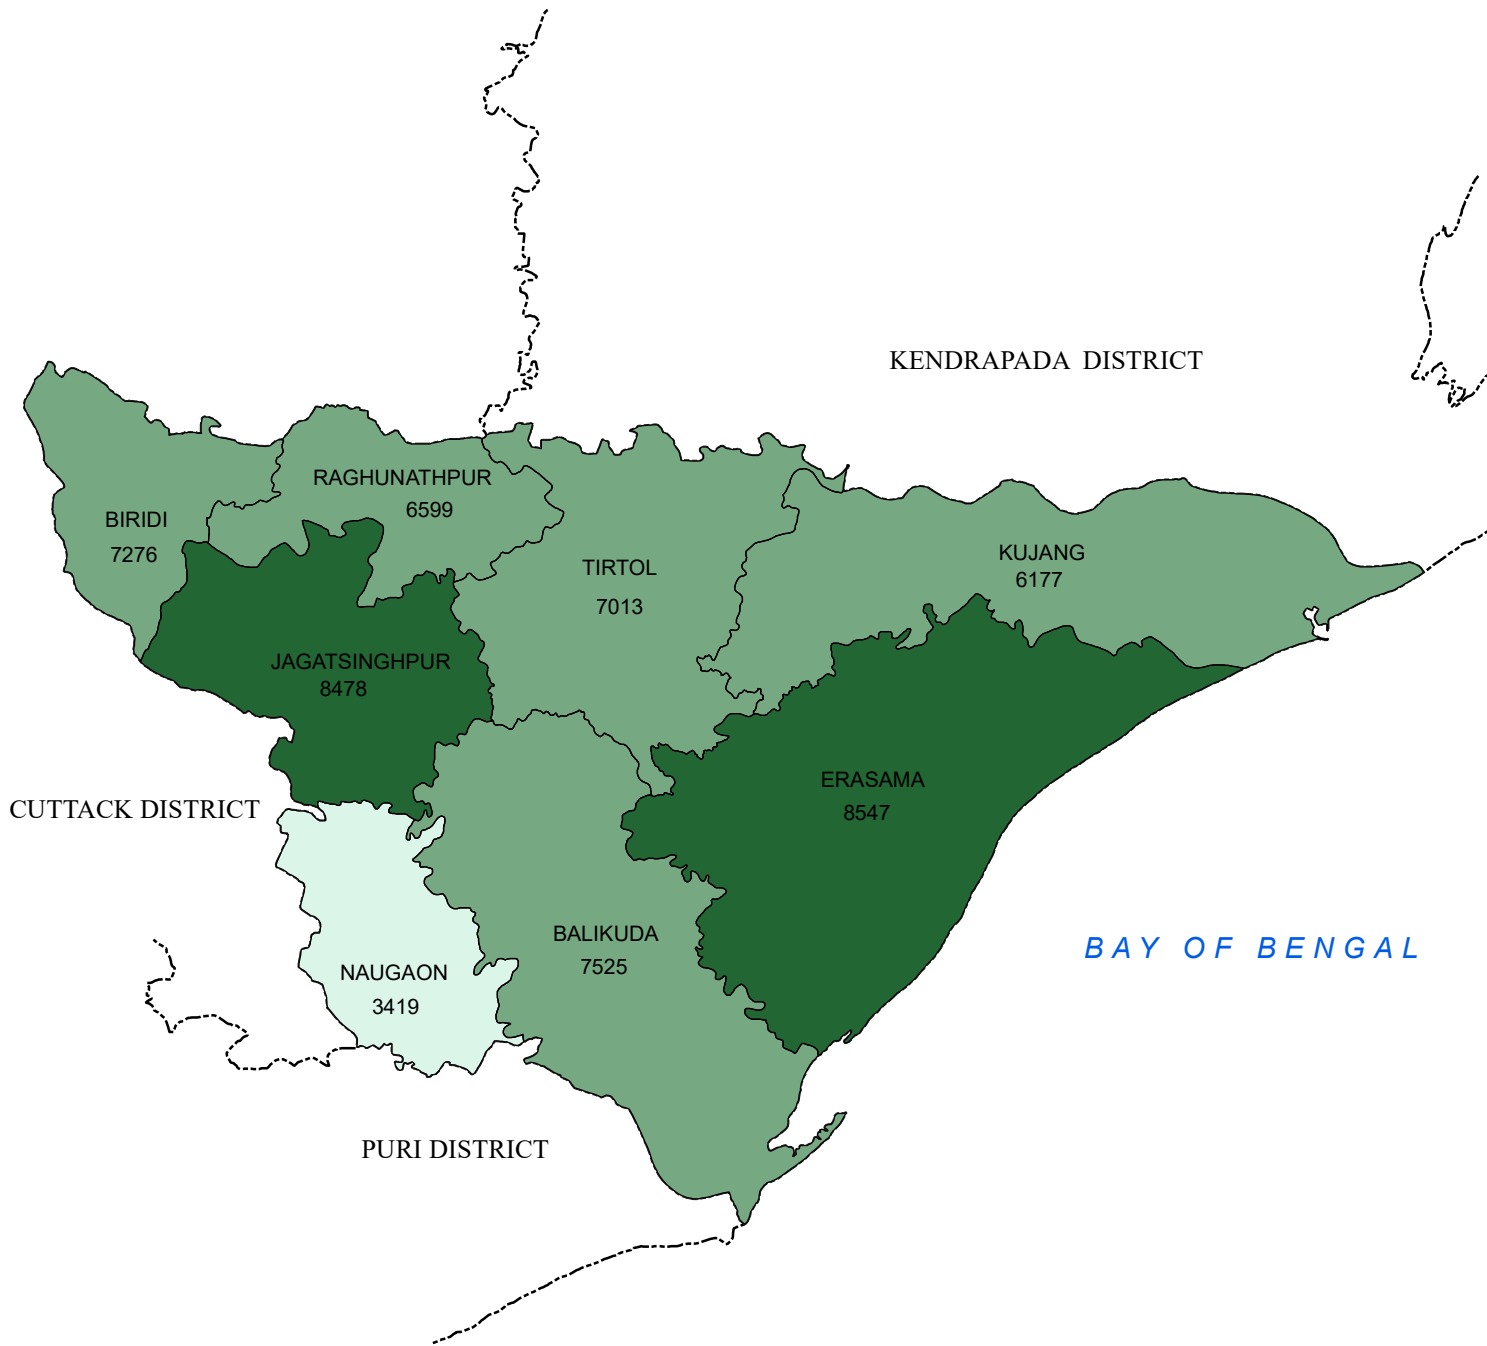

MAIN WORKERS (Agricultural Labourers) DISTRICT: JAGATSINGHPUR

LEGEND

MAIN WORKERS (Agricultural Labourers)

- 3419 - 3920 (LOW)
- 3921 - 7530 (MEDIUM)
- 7531 - 8547 (HIGH)
- DISTRICT BOUNDARY
- BLOCK BOUNDARY

Source : Census - 2011

INDEX

0 5 10 20 Kilometers