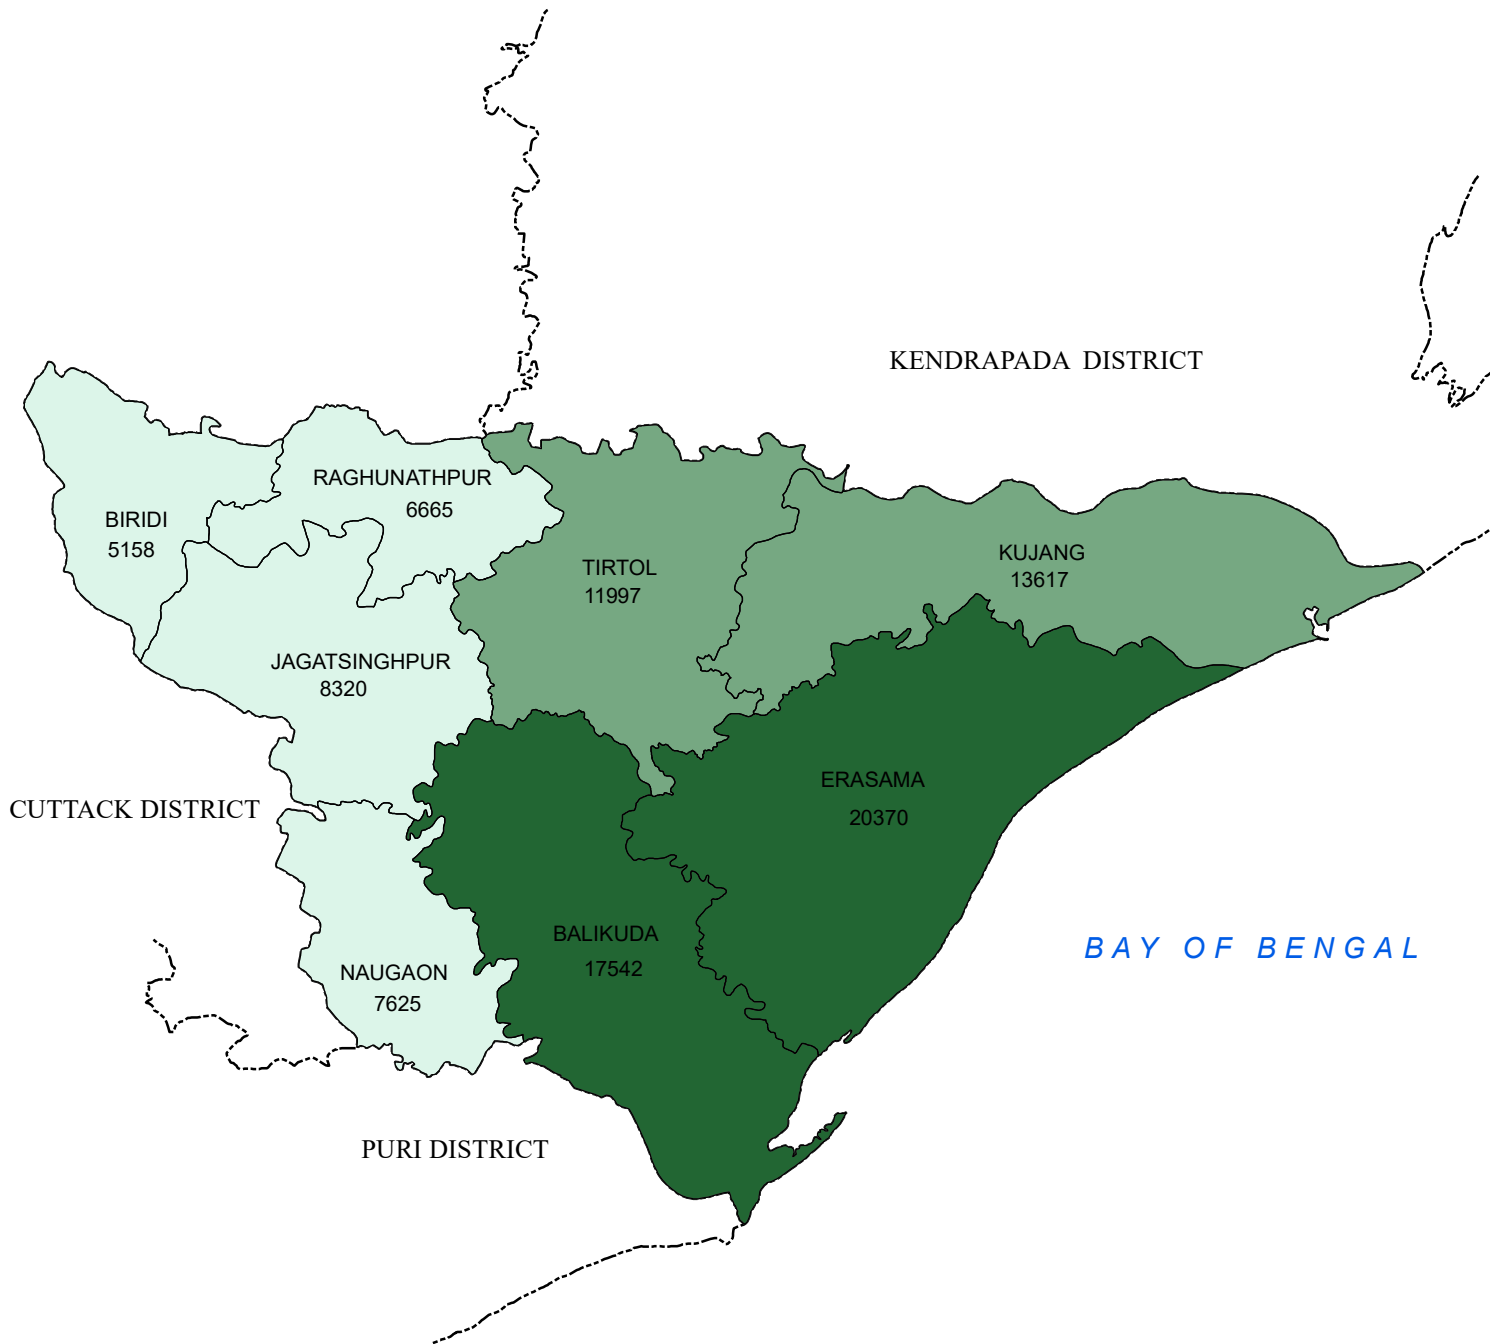

MAIN WORKERS (Cultivators) DISTRICT: JAGATSINGHPUR

LEGEND

MAIN WORKERS (Cultivators)

- 5158 - 8320 (LOW)
- 8321 - 13620 (MEDIUM)
- 13621 - 20370 (HIGH)
- DISTRICT BOUNDARY
- BLOCK BOUNDARY

Source : Census - 2011

INDEX

0 5 10 20 Kilometers