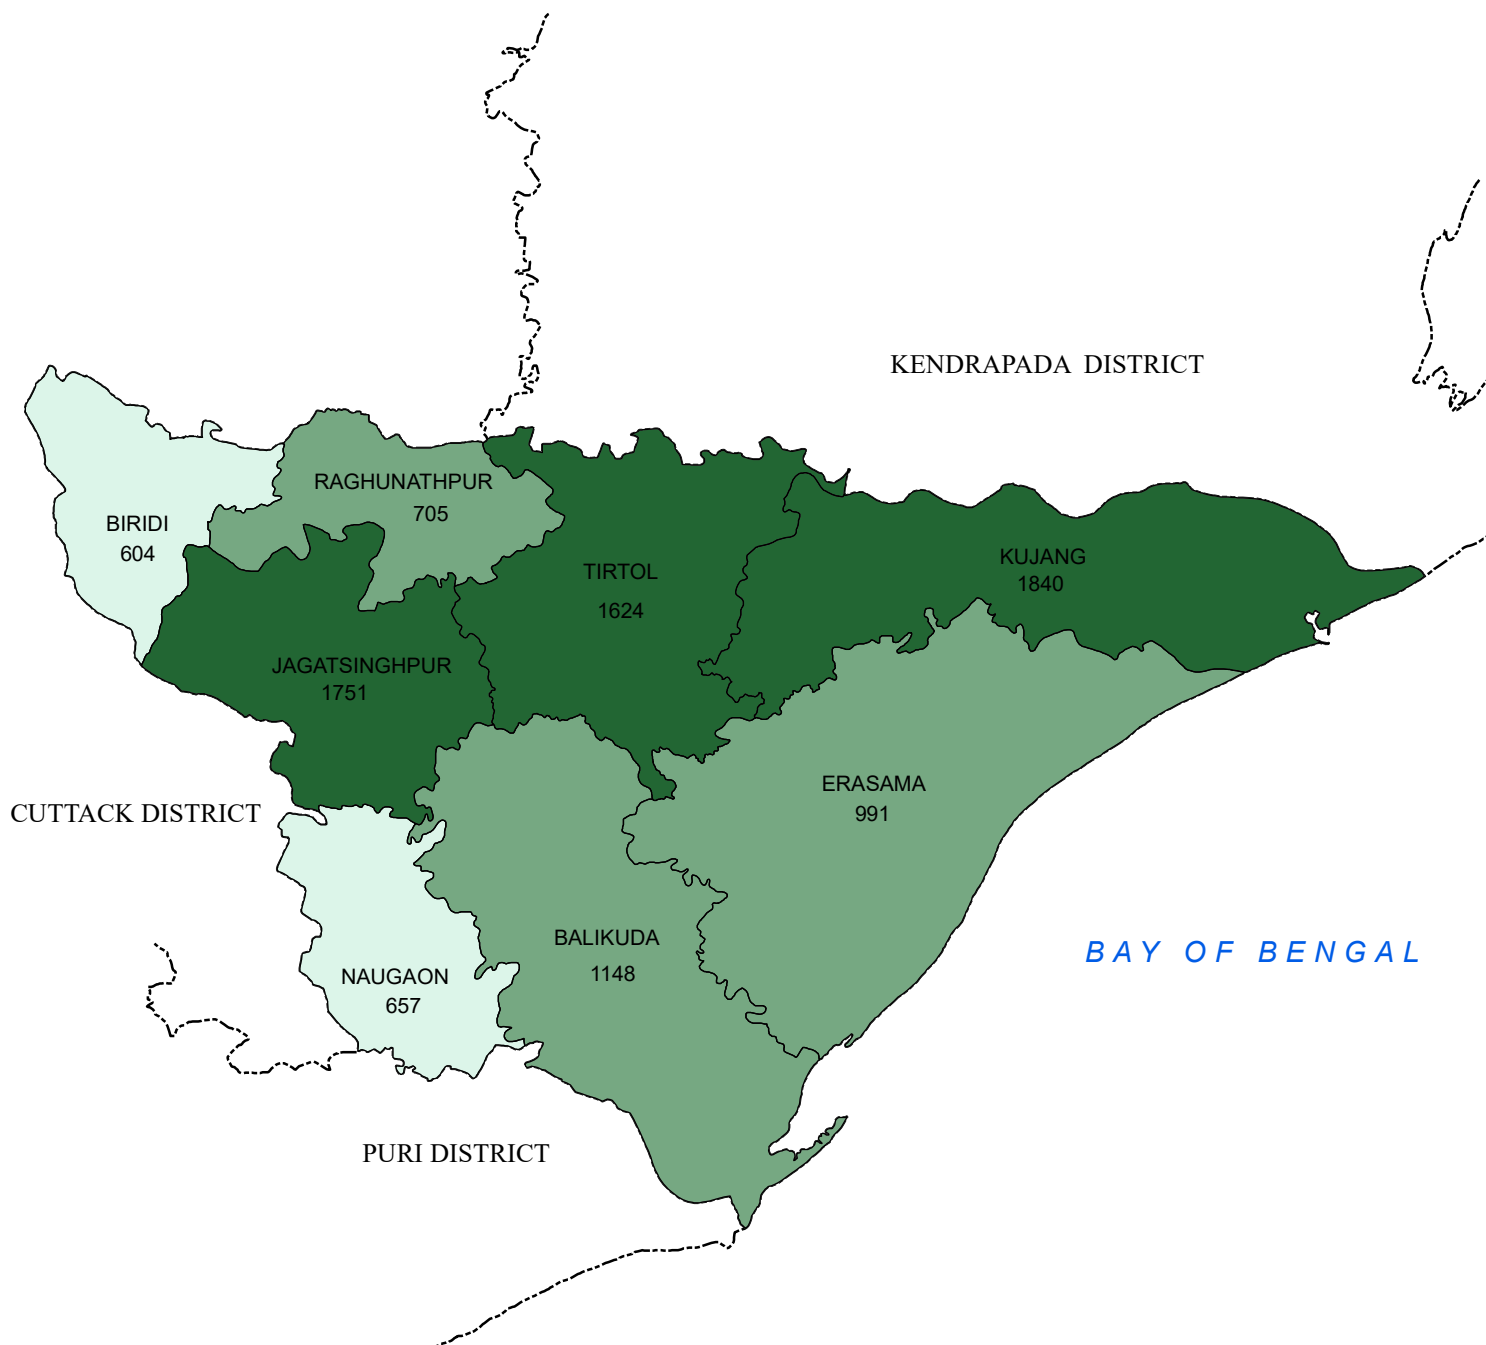

# MAIN WORKERS (Household Industry)

## DISTRICT: JAGATSINGHPUR

### LEGEND

MAIN WORKERS (Household Industry)

- 604 - 700 (LOW)
- 701 - 1150 (MEDIUM)
- 1151 - 1840 (HIGH)

- DISTRICT BOUNDARY
- BLOCK BOUNDARY

Source : Census - 2011

### INDEX

0 5 10 20 Kilometers