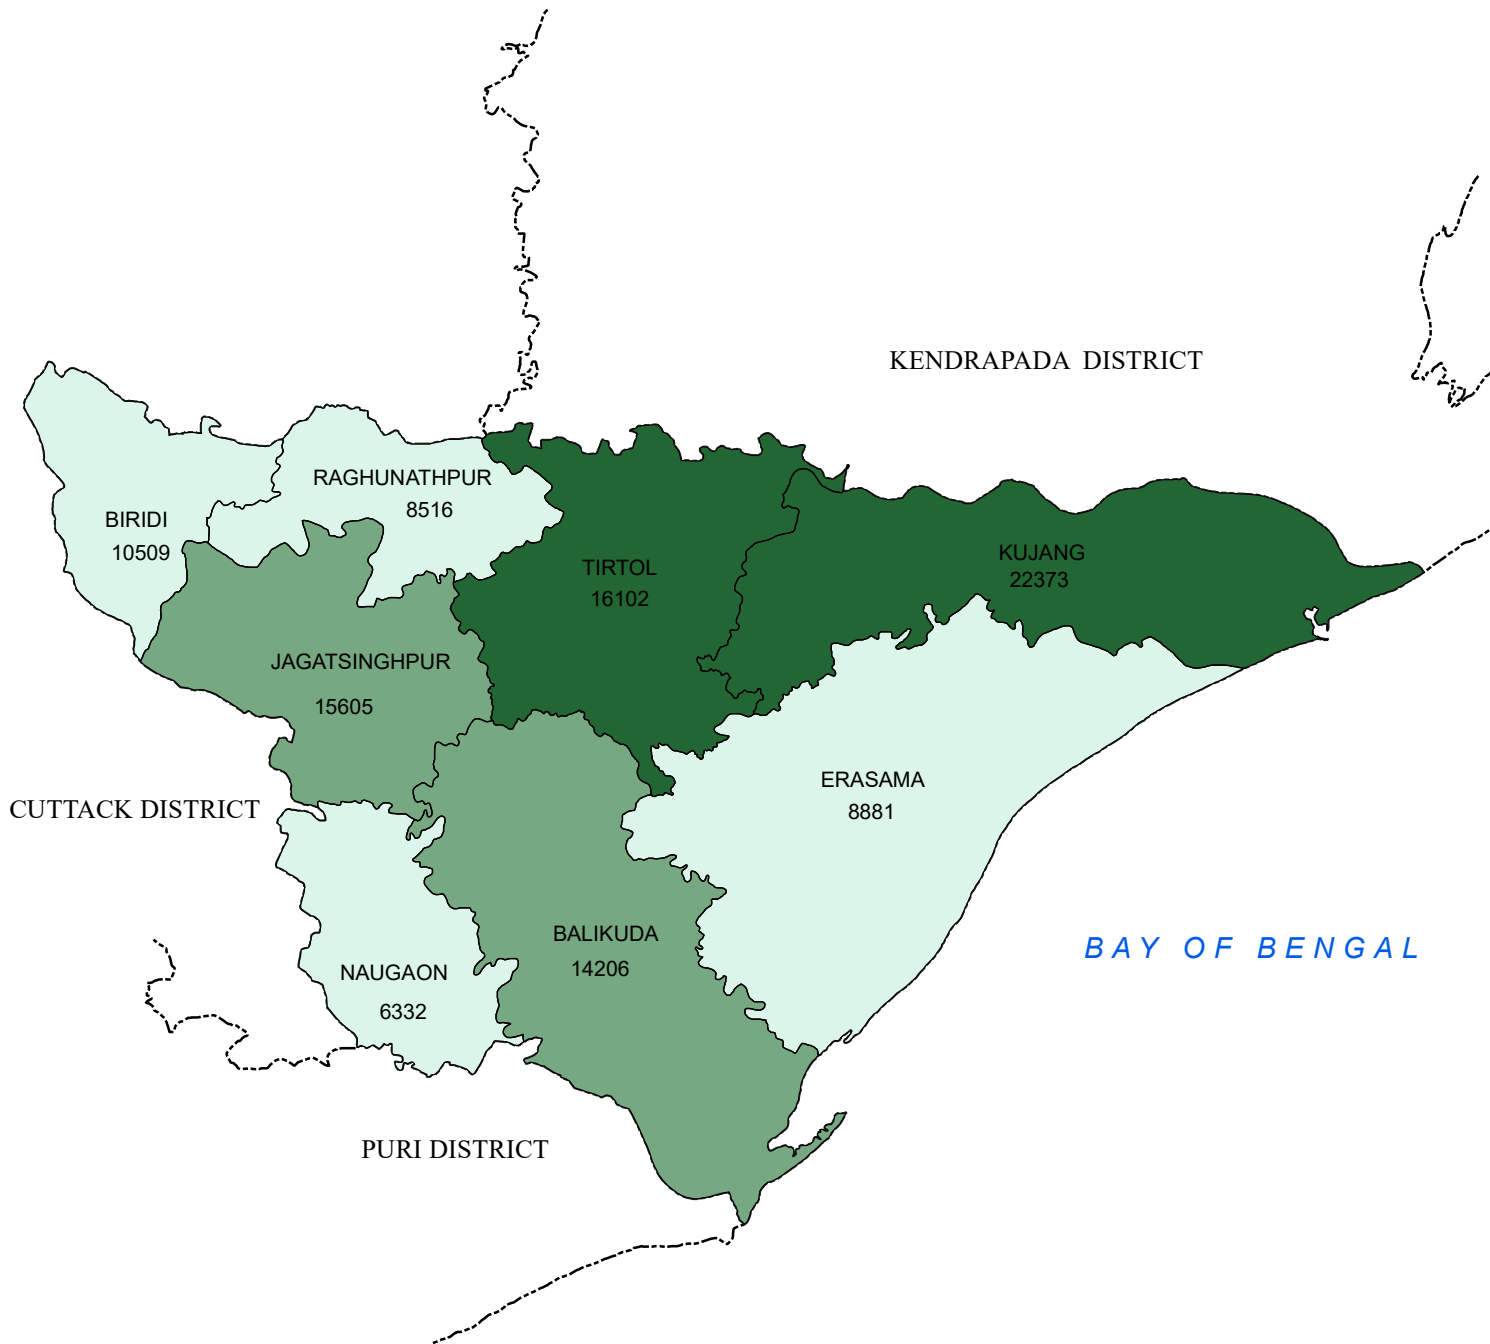

MAIN WORKERS (OTHER) DISTRICT: JAGATSINGHPUR

LEGEND

MAIN WORKERS(Other)

- 6332 - 10510 (LOW)
- 10511 - 16100(MEDIUM)
- 16101 - 22373 (HIGH)
- DISTRICT BOUNDARY
- BLOCK BOUNDARY

Source : Census - 2011

INDEX

0 5 10 20 Kilometers