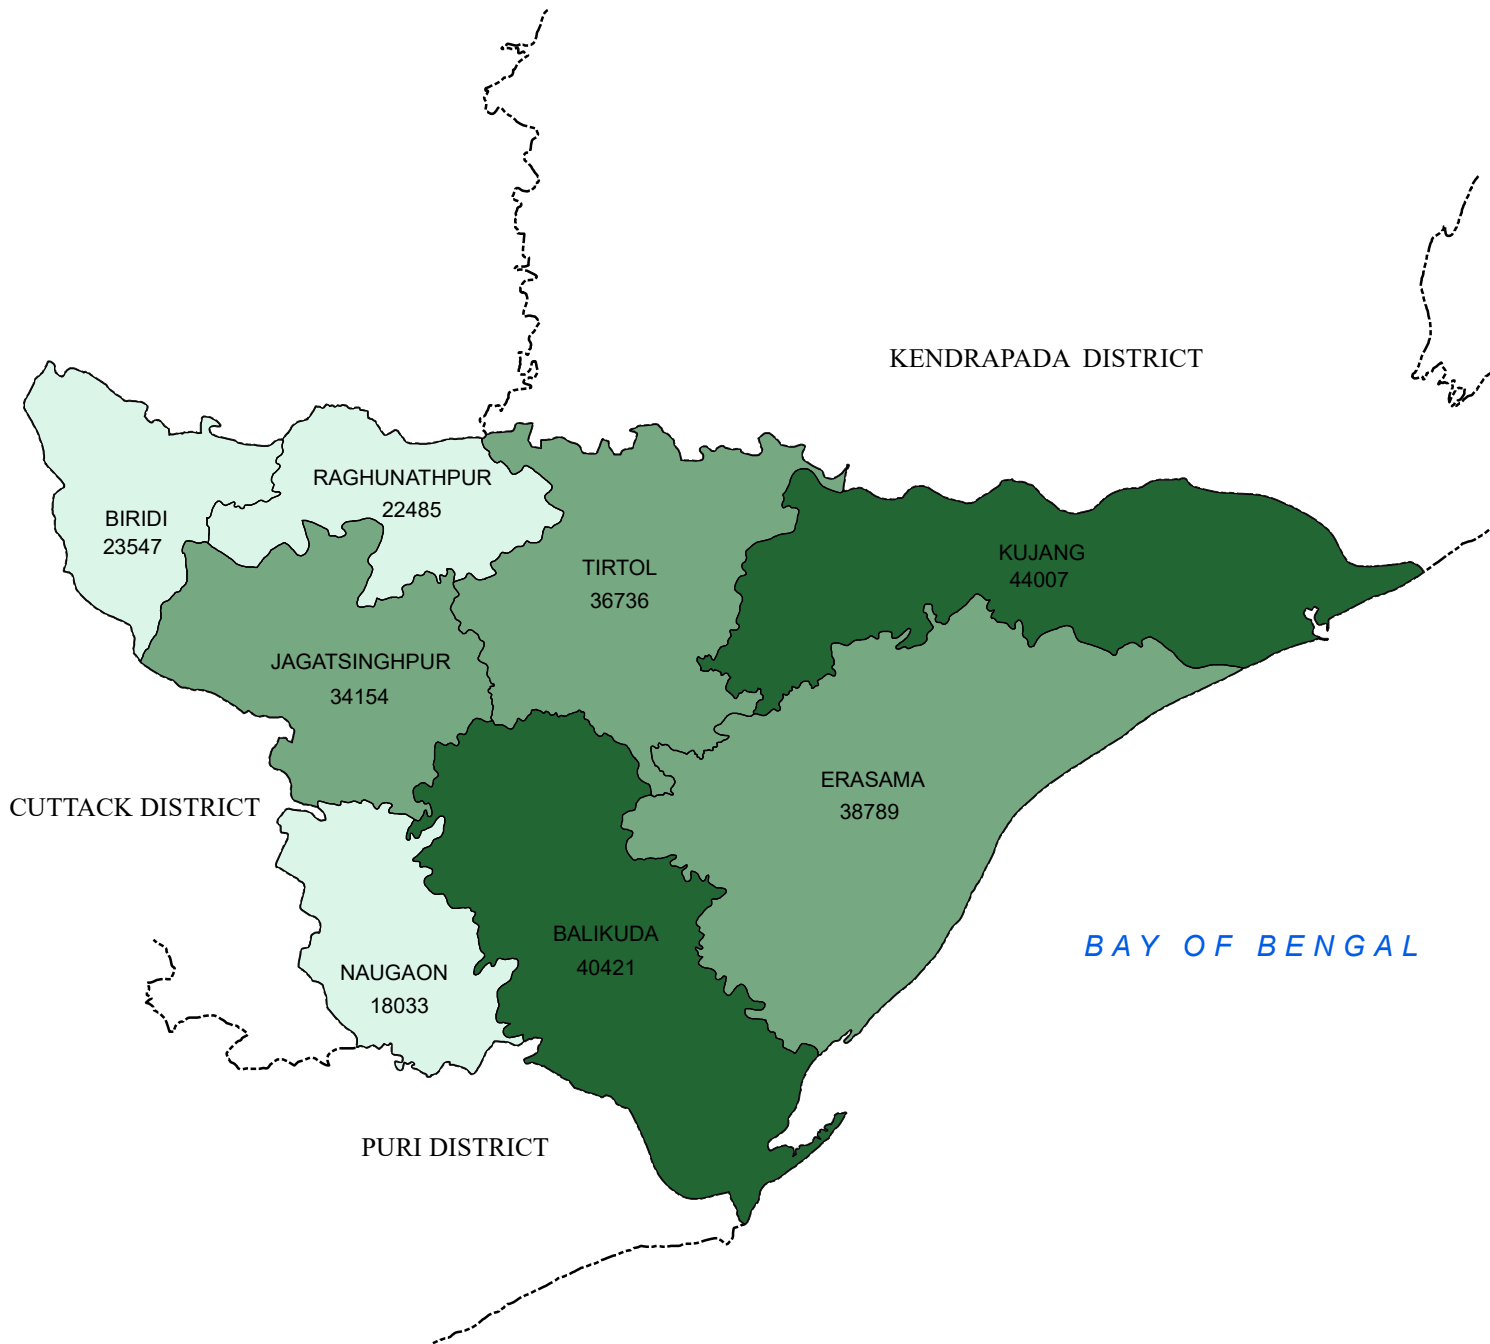

MAIN WORKERS DISTRICT: JAGATSINGHPUR

LEGEND

MAIN WORKERS

- 18033 - 23550 (LOW)
- 23551 - 38790 (MEDIUM)
- 38791 - 44007 (HIGH)
- DISTRICT BOUNDARY
- BLOCK BOUNDARY

Source : Census - 2011

INDEX

0 5 10 20 Kilometers