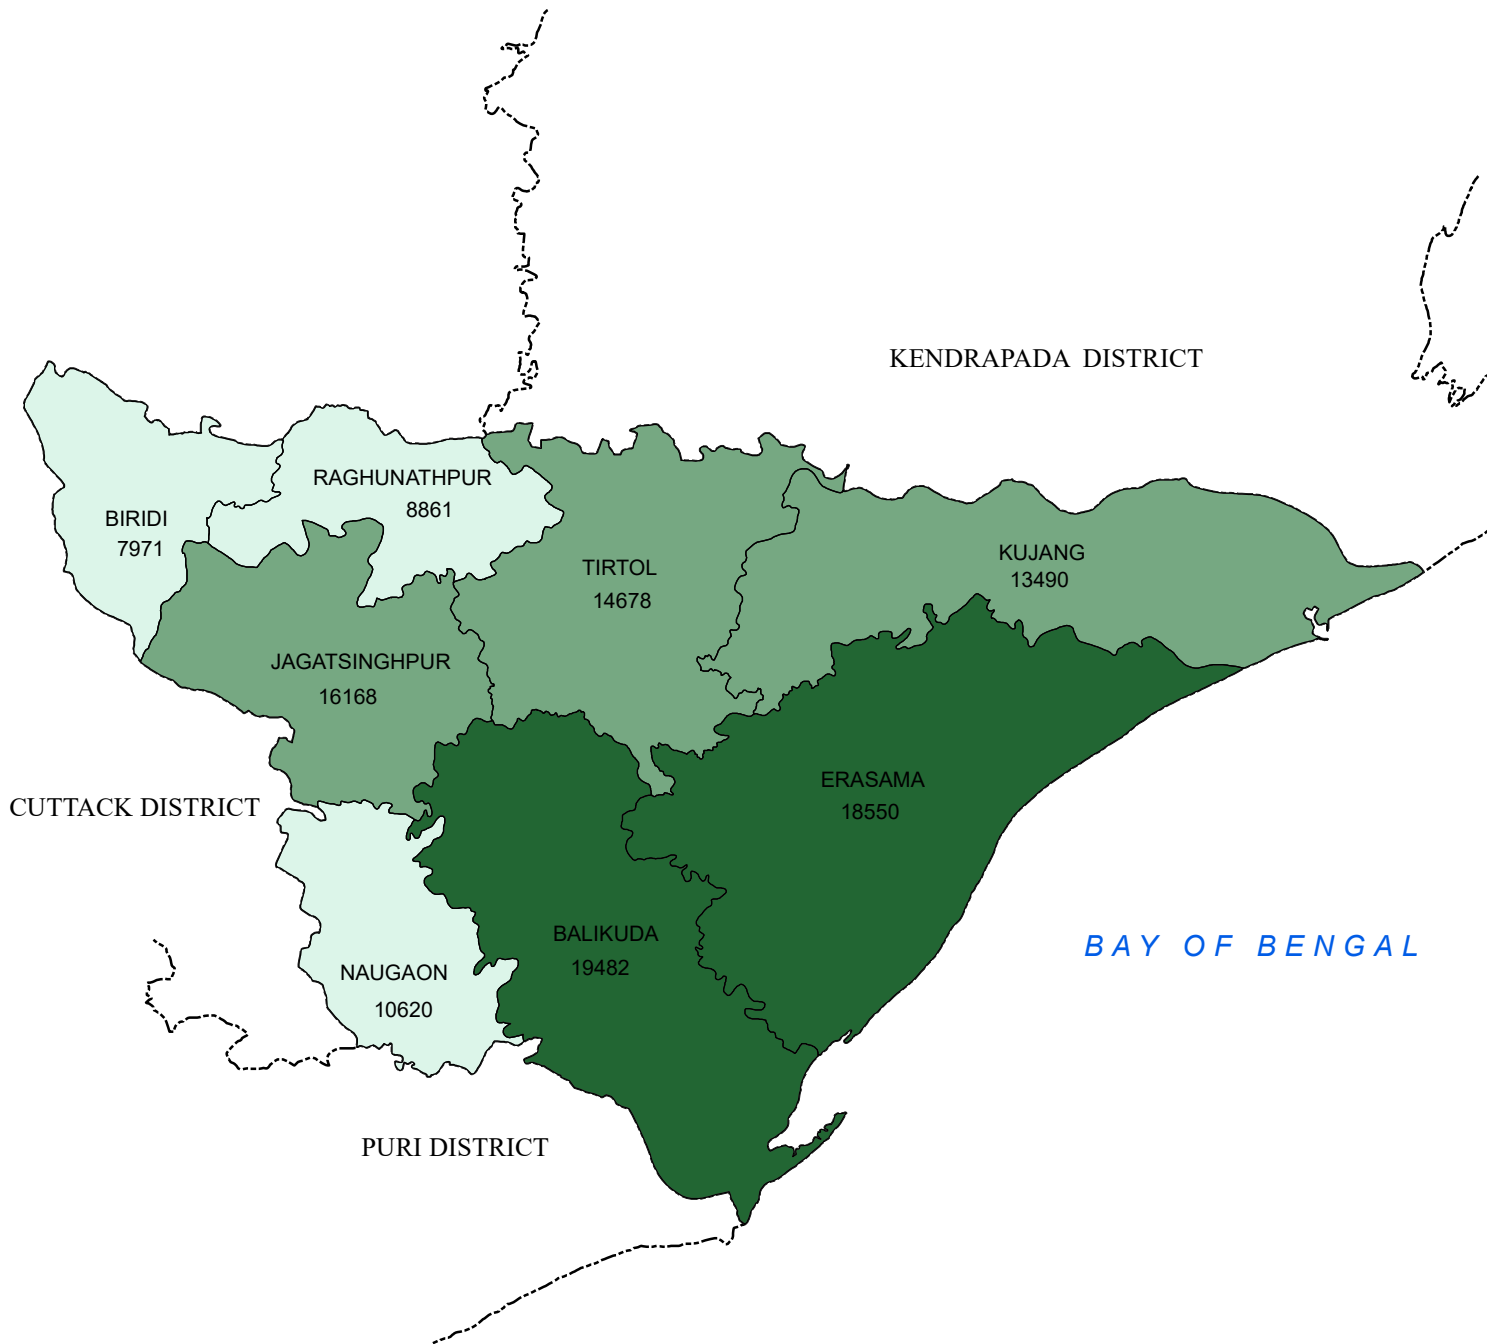

MARGINAL WORKERS DISTRICT: JAGATSINGHPUR

LEGEND

MARGINAL WORKERS

- 7971 - 10620 (LOW)
- 10621 - 16170 (MEDIUM)
- 16171 - 19482 (HIGH)
- DISTRICT BOUNDARY
- BLOCK BOUNDARY

Source : Census - 2011

INDEX

0 5 10 20 Kilometers