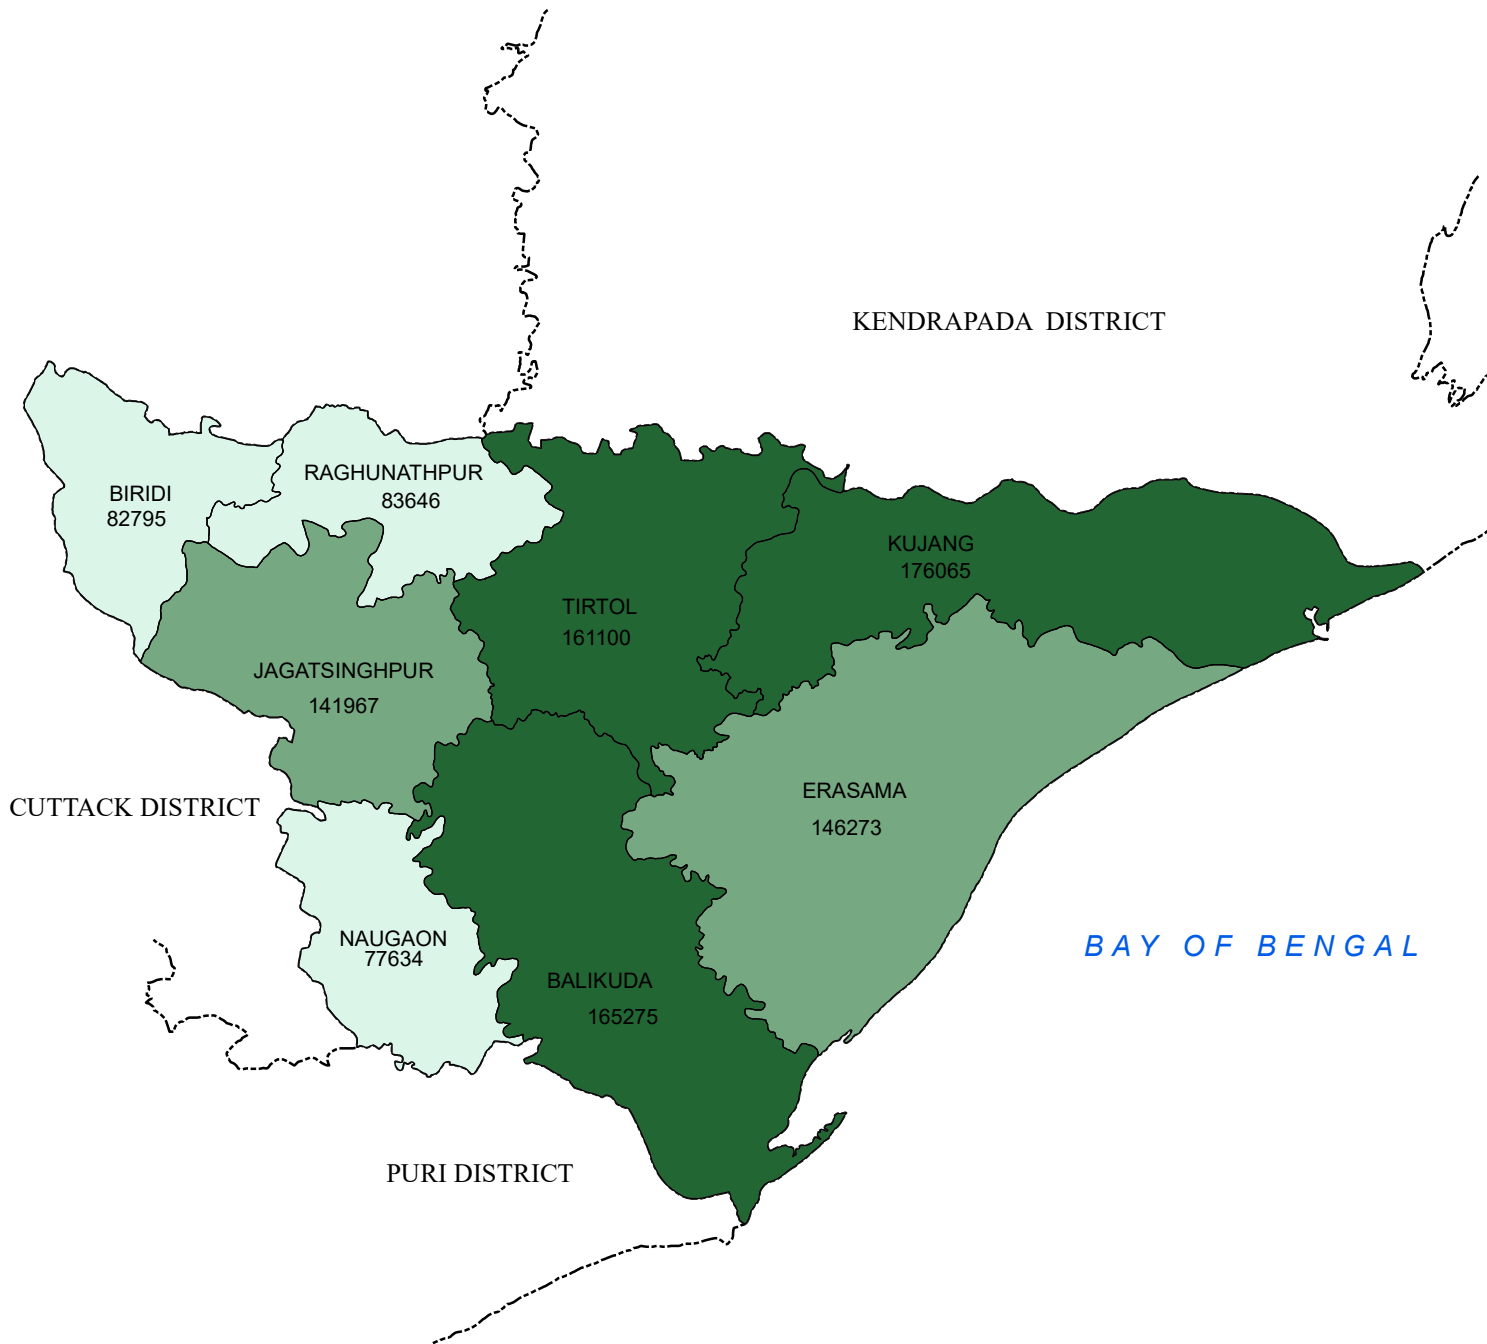

TOTAL POPULATION DISTRIBUTION DISTRICT: JAGATSINGHPUR

LEGEND

TOTAL POPULATION (Male+Female)

- 77634 - 83646 (LOW)
- 83647 - 146273 (MEDIUM)
- 146274 - 176065 (HIGH)

- DISTRICT BOUNDARY
- BLOCK BOUNDARY

Source : Census - 2011

INDEX

0 5 10 20 Kilometers