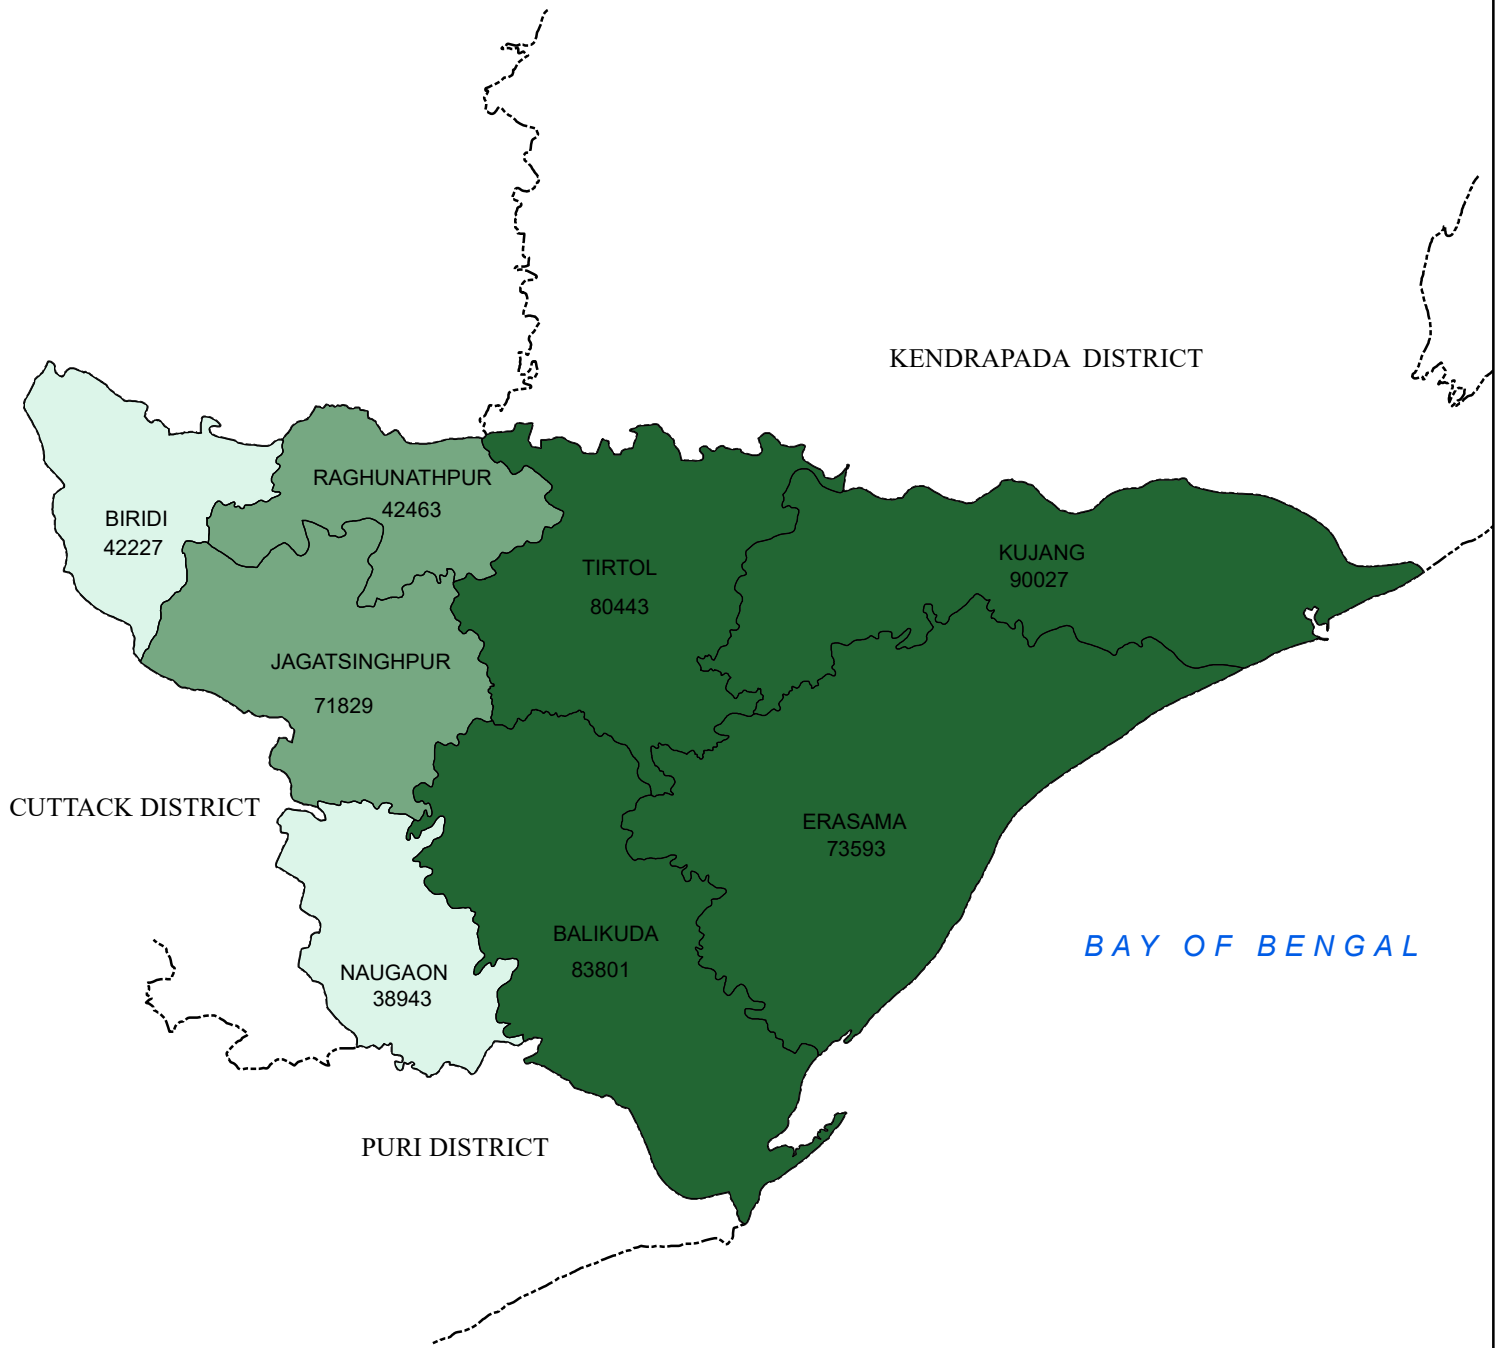

# TOTAL POPULATION DISTRIBUTION (MALE) DISTRICT: JAGATSINGHPUR

## LEGEND

### POPULATION (MALE)

- 38943 - 42460 (LOW)
- 42461 - 73590 (MEDIUM)
- 73591 - 90027 (HIGH)
- DISTRICT BOUNDARY
- BLOCK BOUNDARY

Source : Census - 2011

## INDEX

0 5 10 20 Kilometers