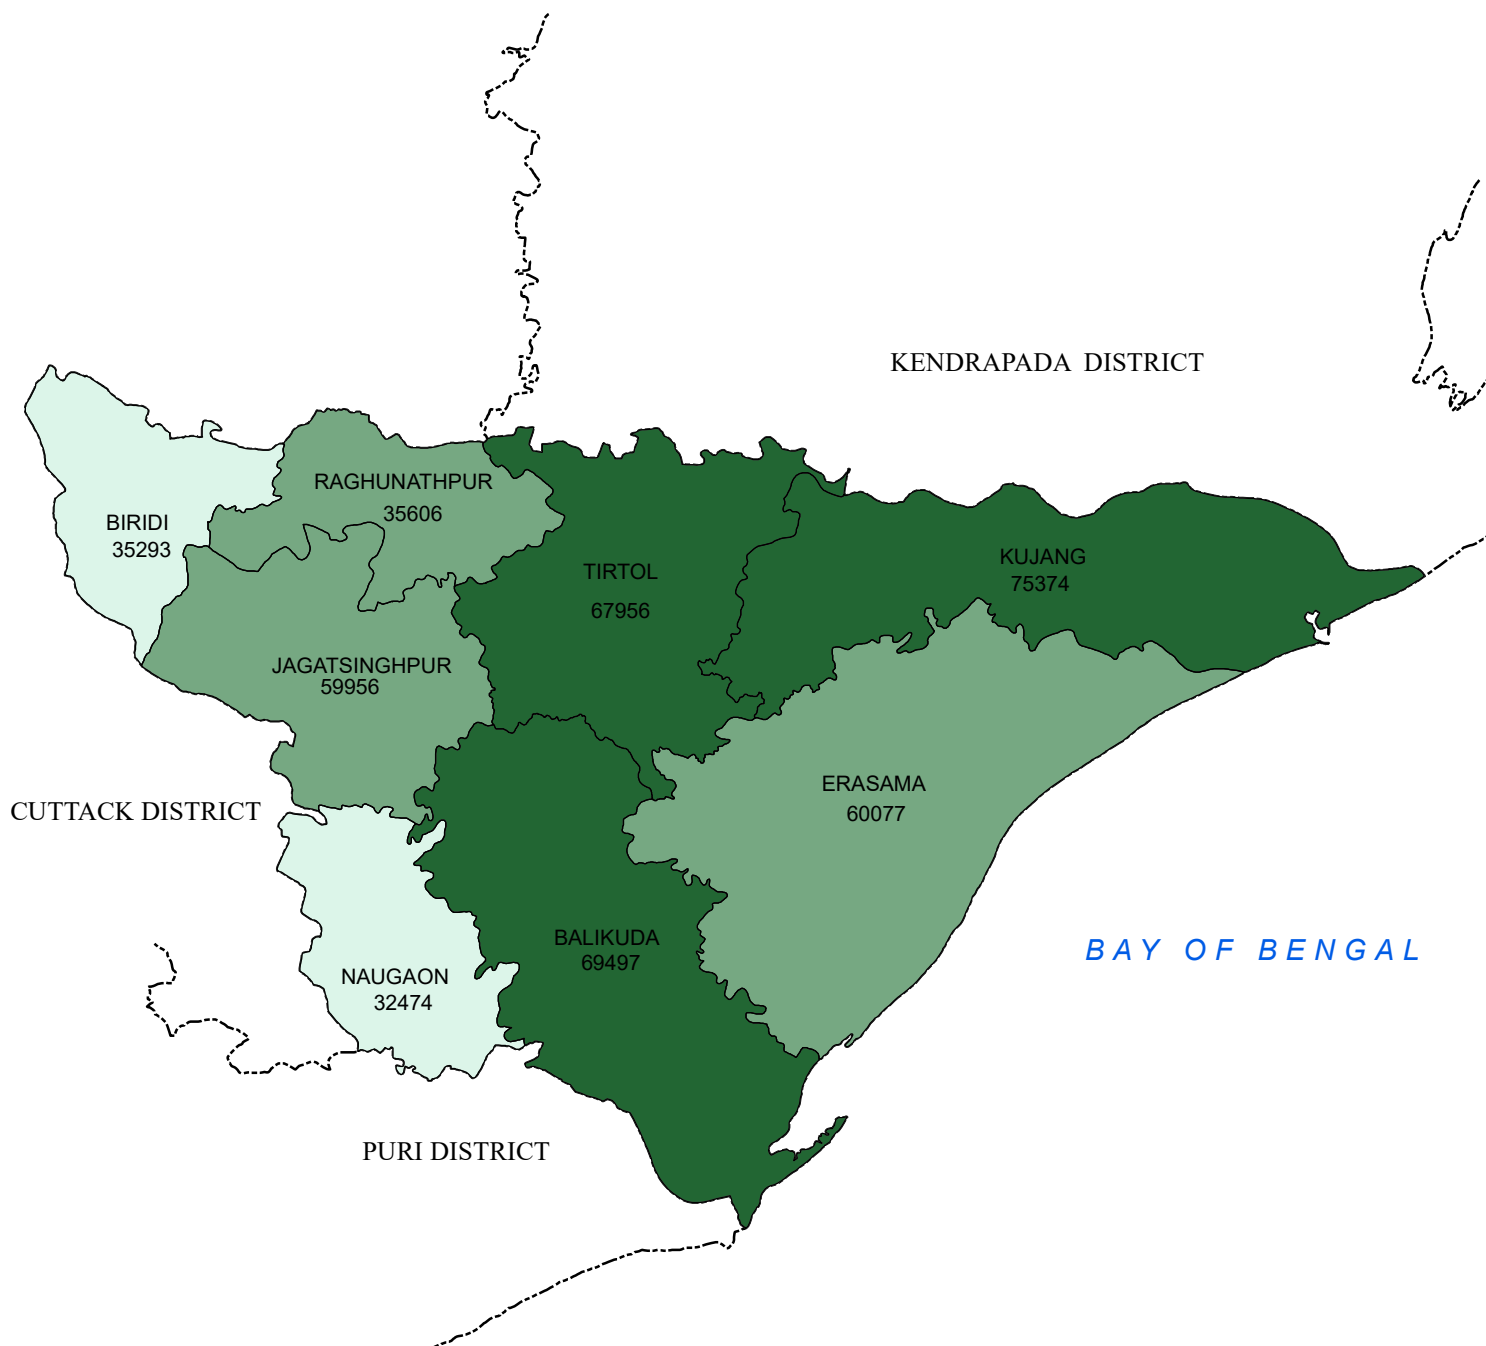

# LITERATE MALE (IN NUMBER) DISTRICT: JAGATSINGHPUR

## LEGEND

## INDEX

0 5 10 20 Kilometers