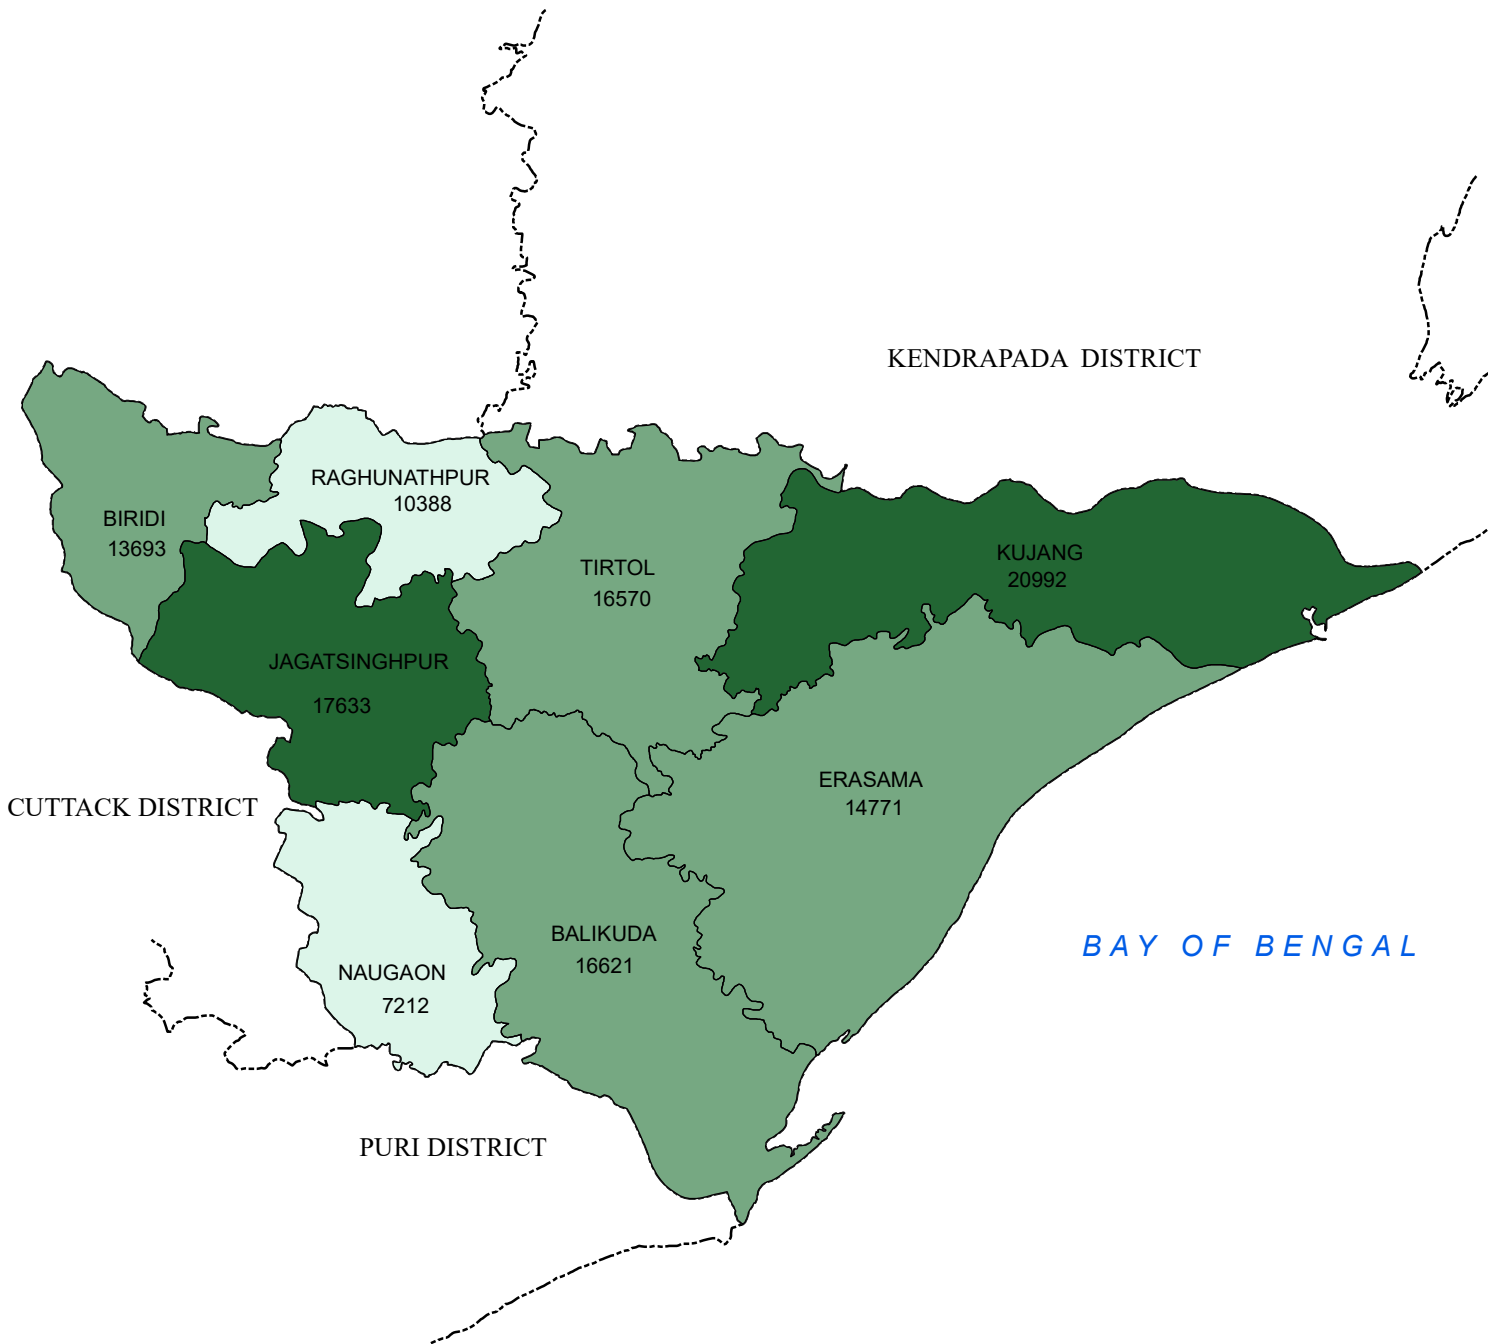

# POPULATION DISTRIBUTION MALE (SCHEDULED CASTE) DISTRICT: JAGATSINGHPUR

### LEGEND

POPULATION MALE (SC)

- 7212 - 10390 (LOW)
- 10391 - 17630 (MEDIUM)
- 17631 - 20992 (HIGH)
- DISTRICT BOUNDARY
- BLOCK BOUNDARY

Source : Census - 2011

### INDEX

0 5 10 20 Kilometers