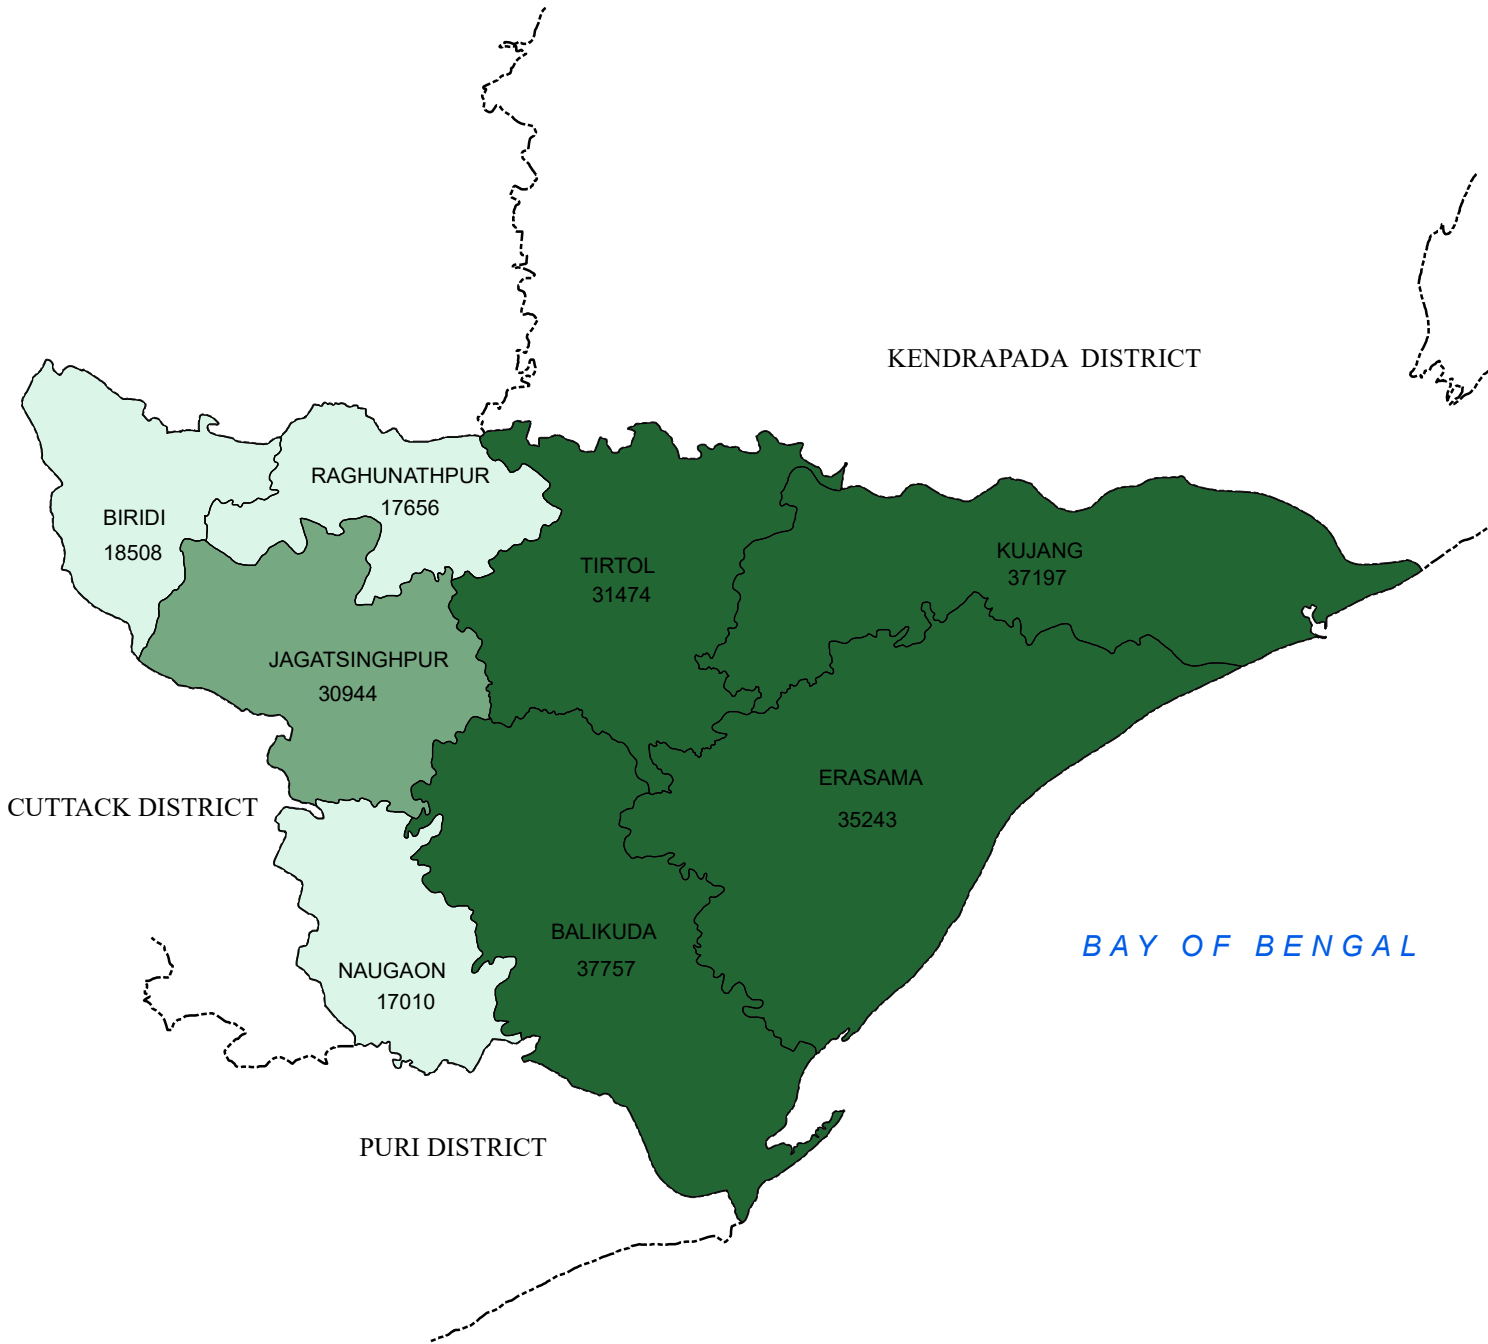

# TOTAL ILLITERATE (IN NUMBER)

## DISTRICT: JAGATSINGHPUR

### LEGEND

### INDEX

0 5 10 20 Kilometers