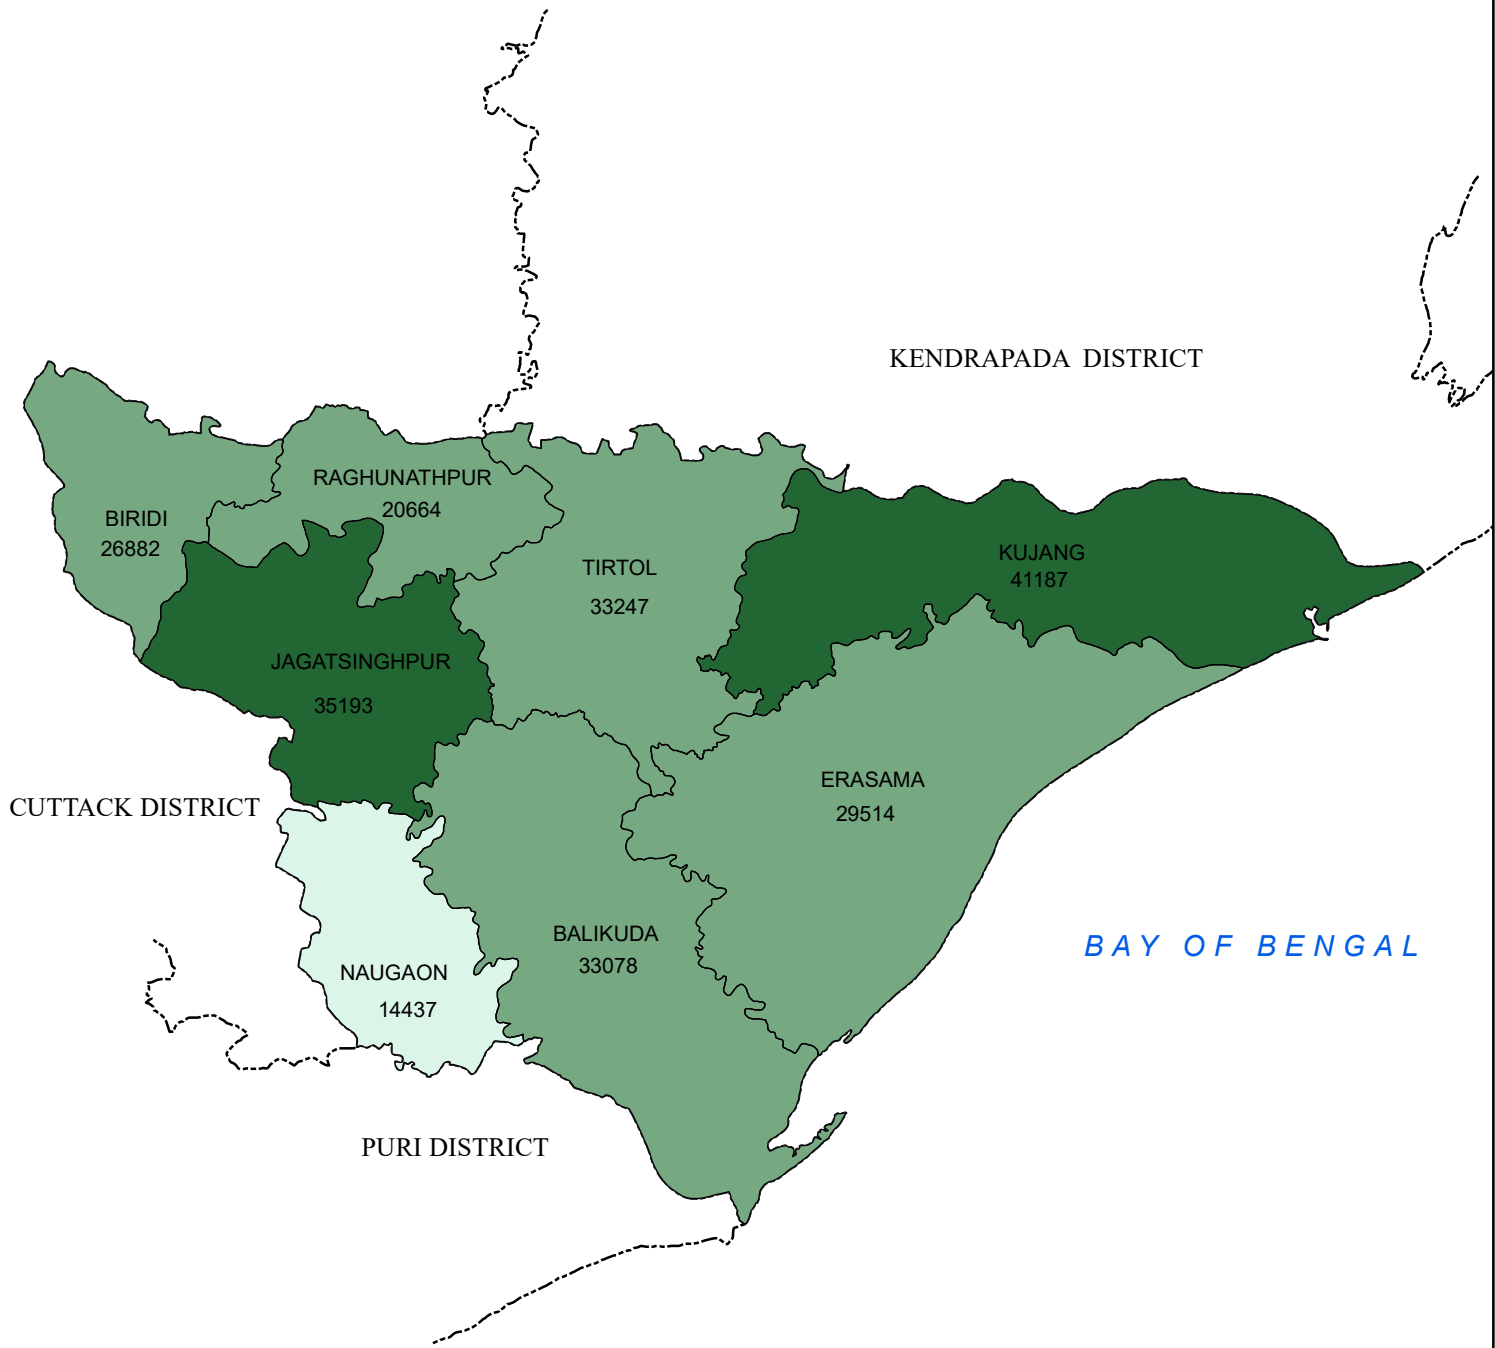

POPULATION DISTRIBUTION (SCHEDULED CASTE) DISTRICT: JAGATSINGHPUR

LEGEND

TOTAL POPULATION (SC)

- 14437 - 20660 (LOW)
- 20661 - 35190 (MEDIUM)
- 35191 - 41187 (HIGH)

- DISTRICT BOUNDARY
- BLOCK BOUNDARY

Source : Census - 2011

INDEX