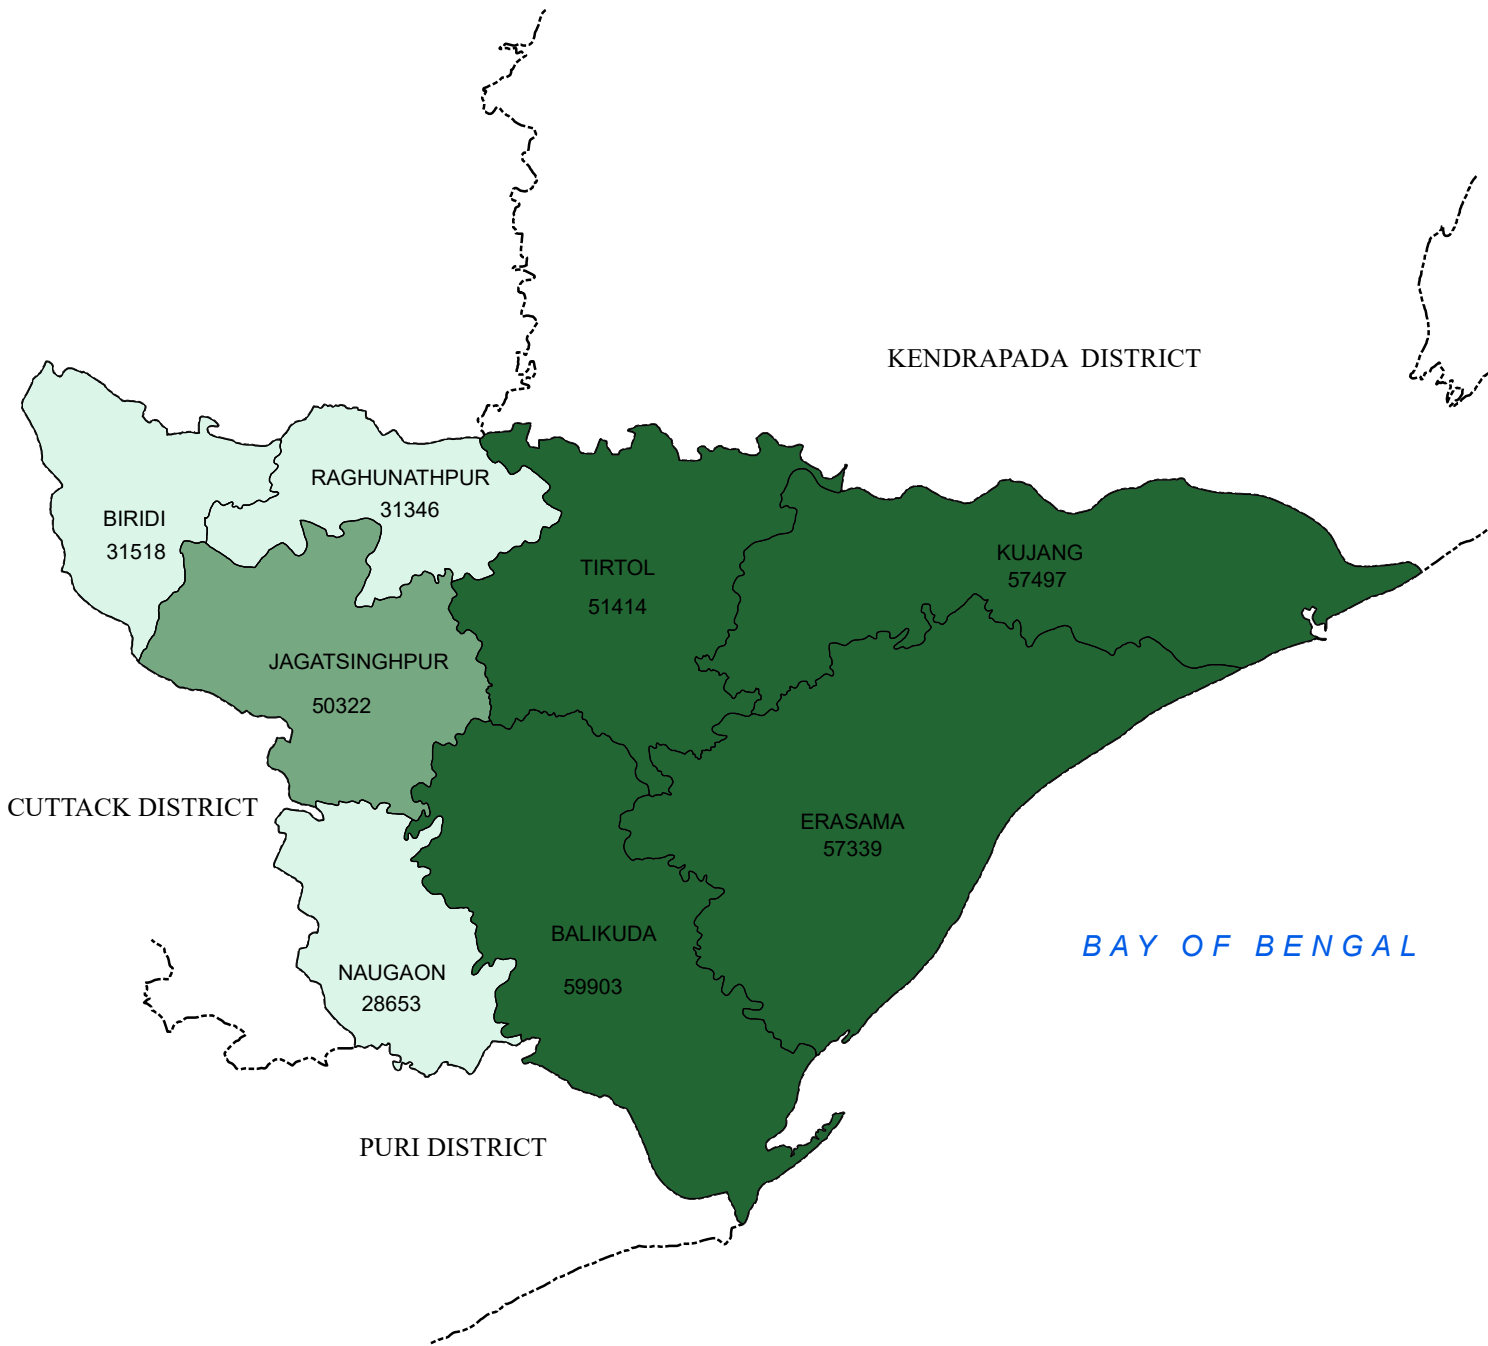

TOTAL WORK POPULATION MAP

DISTRICT: JAGATSINGHPUR

LEGEND

WORK POPULATION (Main+Marginal)

- 28653 - 31520 (LOW)
- 31521 - 51410 (MEDIUM)
- 51411 - 59903 (HIGH)
- DISTRICT BOUNDARY
- BLOCK BOUNDARY

Source : Census - 2011

INDEX

0 5 10 20 Kilometers