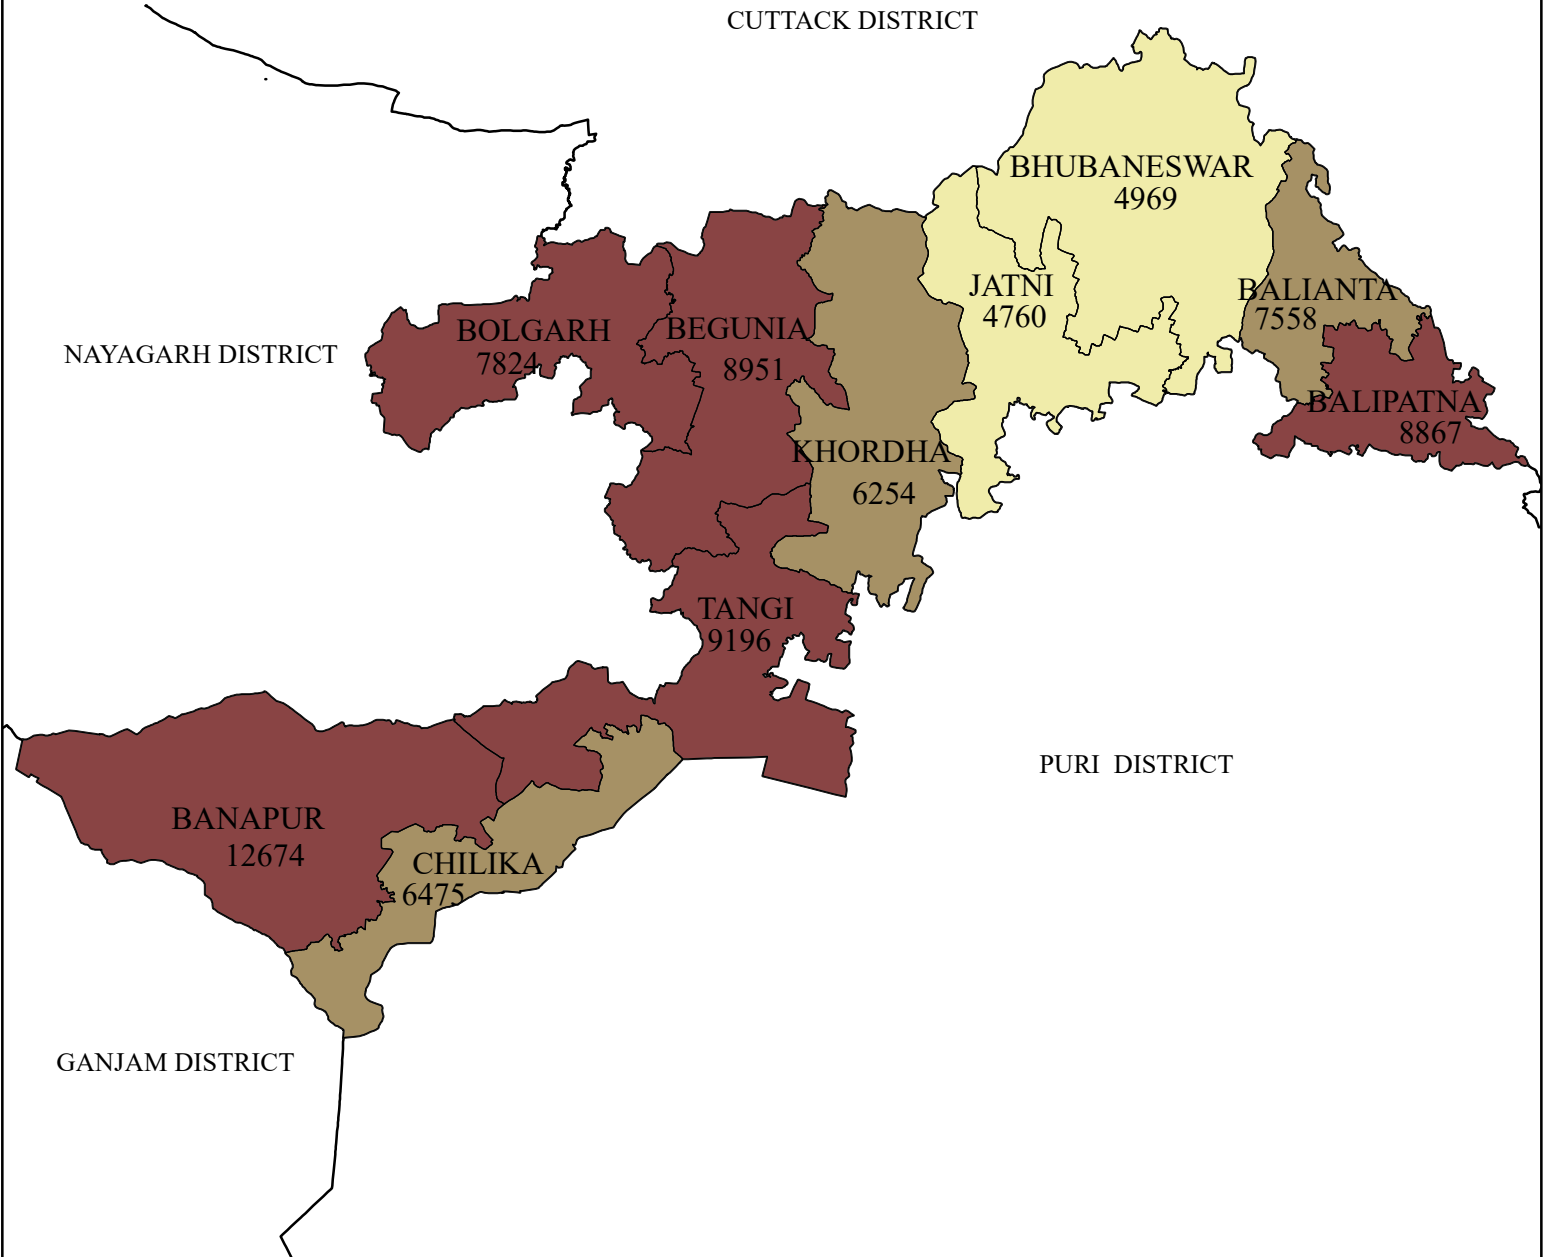

MAIN WORKERS (Cultivators) DISTRICT: KHORDHA

LEGEND

- MAIN WORKERS (Cultivators)
- 4760 - 4970 (LOW)
 - 4971 - 7820 (MEDIUM)
 - 7821 - 12674 (HIGH)
 - DISTRICT BOUNDARY
 - BLOCK BOUNDARY

Source : Census - 2011

INDEX