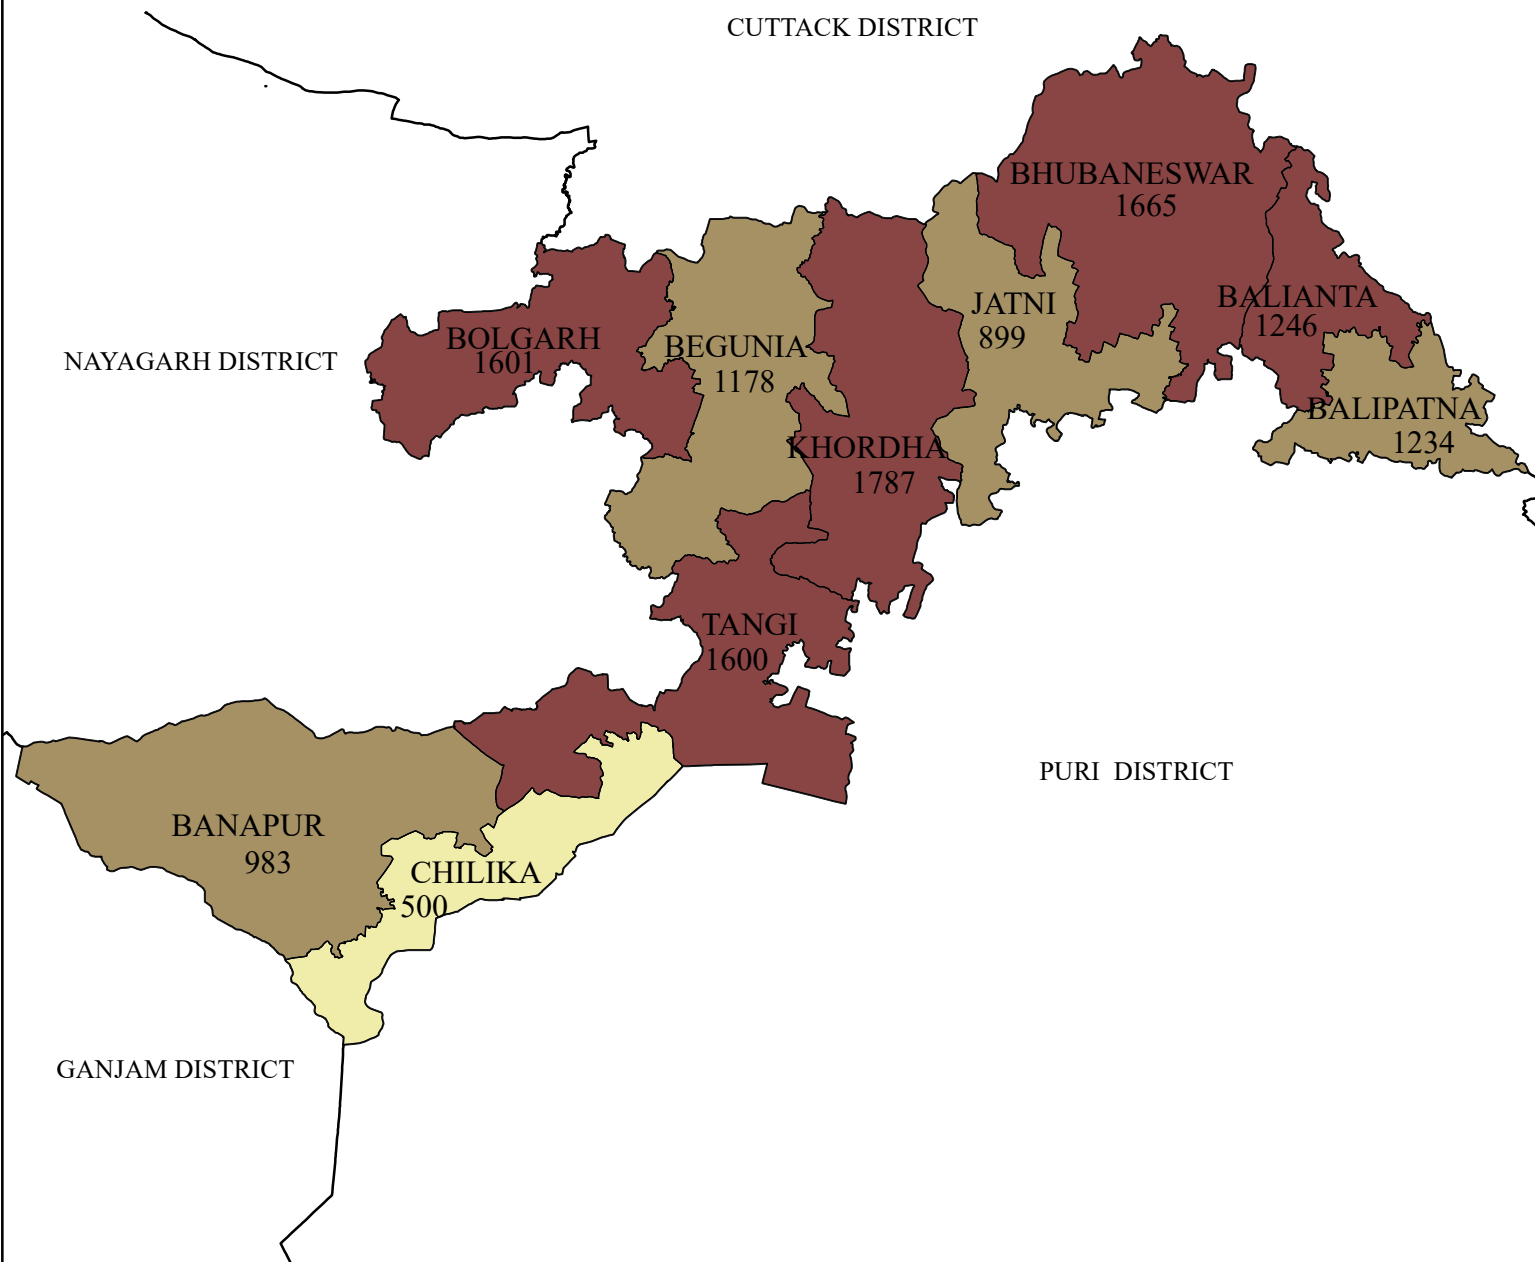

# MAIN WORKERS (Household Industry)

## DISTRICT: KHORDHA

### LEGEND

MAIN WORKERS (Household Industry)

500 - 570 (LOW)

571 - 1240 (MEDIUM)

1241 - 1787 (HIGH)

DISTRICT BOUNDARY

BLOCK BOUNDARY

Source : Census - 2011

### INDEX

0 5 10 20 Kilometers