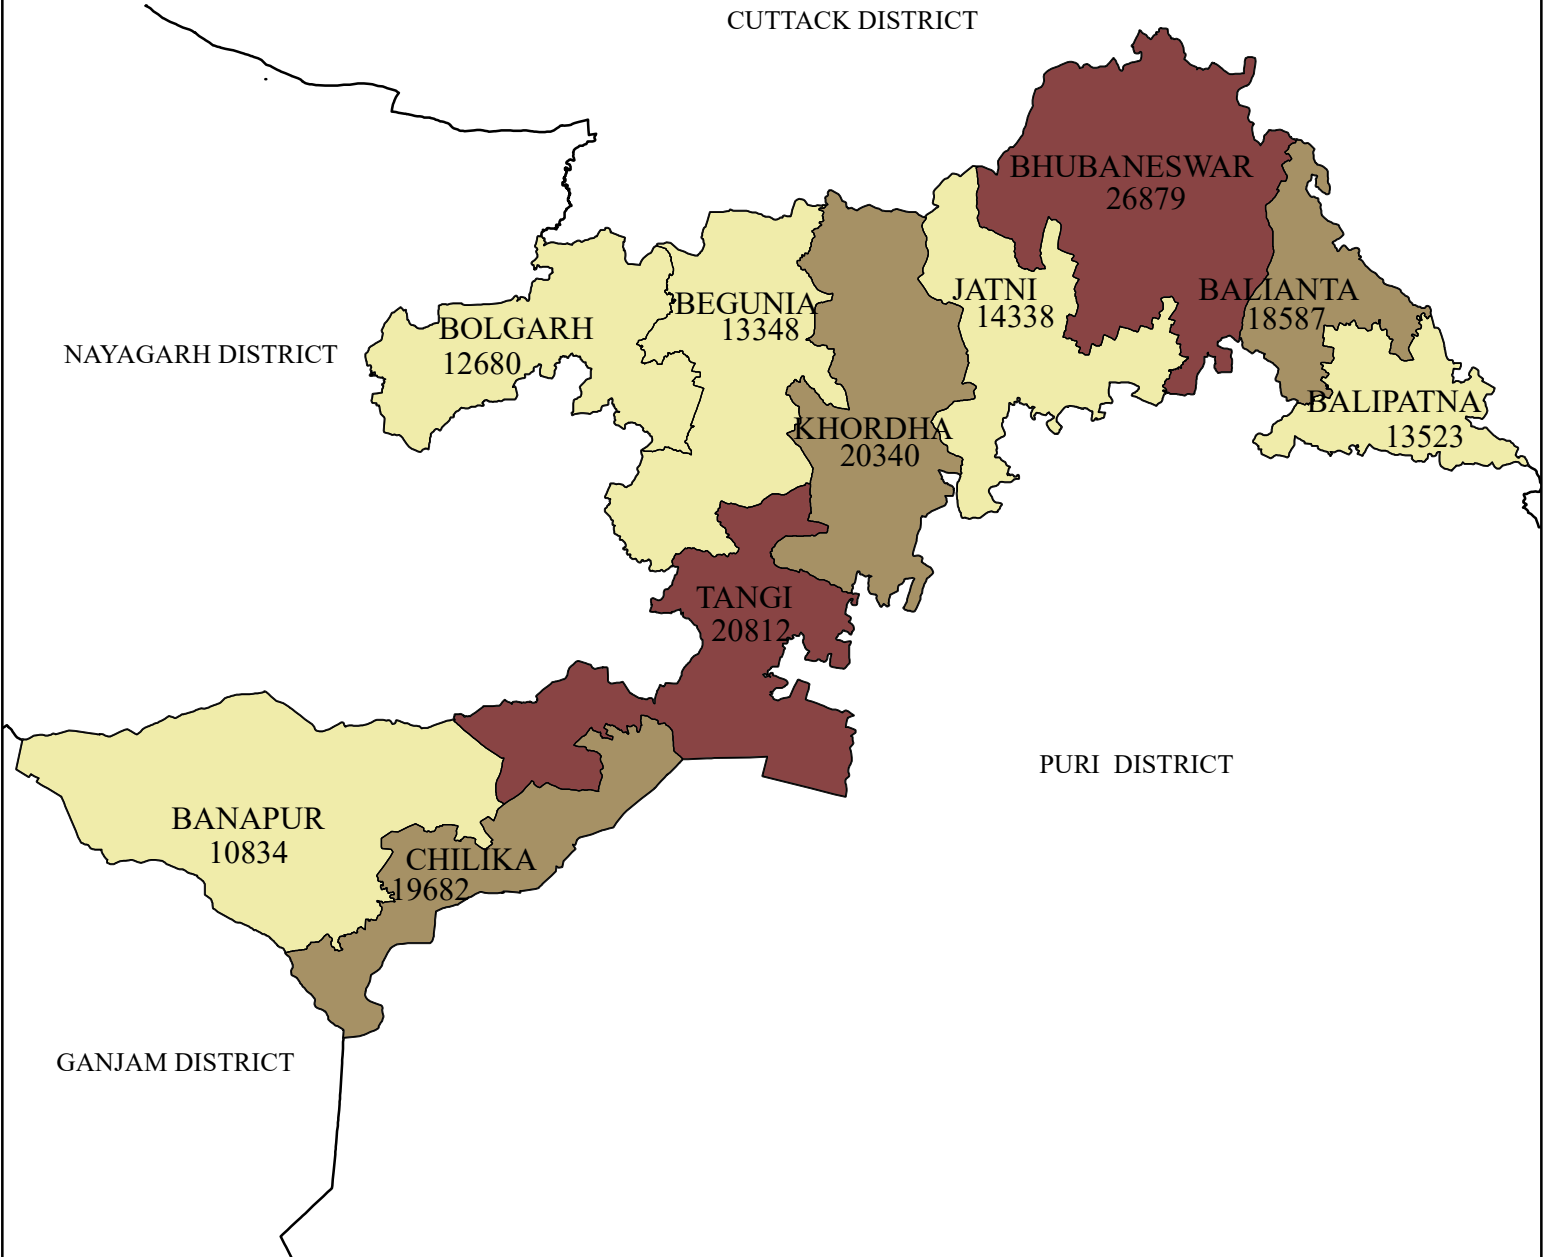

MAIN WORKERS (OTHER) DISTRICT: KHORDHA

LEGEND

MAIN WORKERS(Other)

- 10834 - 14340 (LOW)
- 14341 - 20810 (MEDIUM)
- 20811 - 26879 (HIGH)
- DISTRICT BOUNDARY
- BLOCK BOUNDARY

Source : Census - 2011

INDEX

0 5 10 20 Kilometers