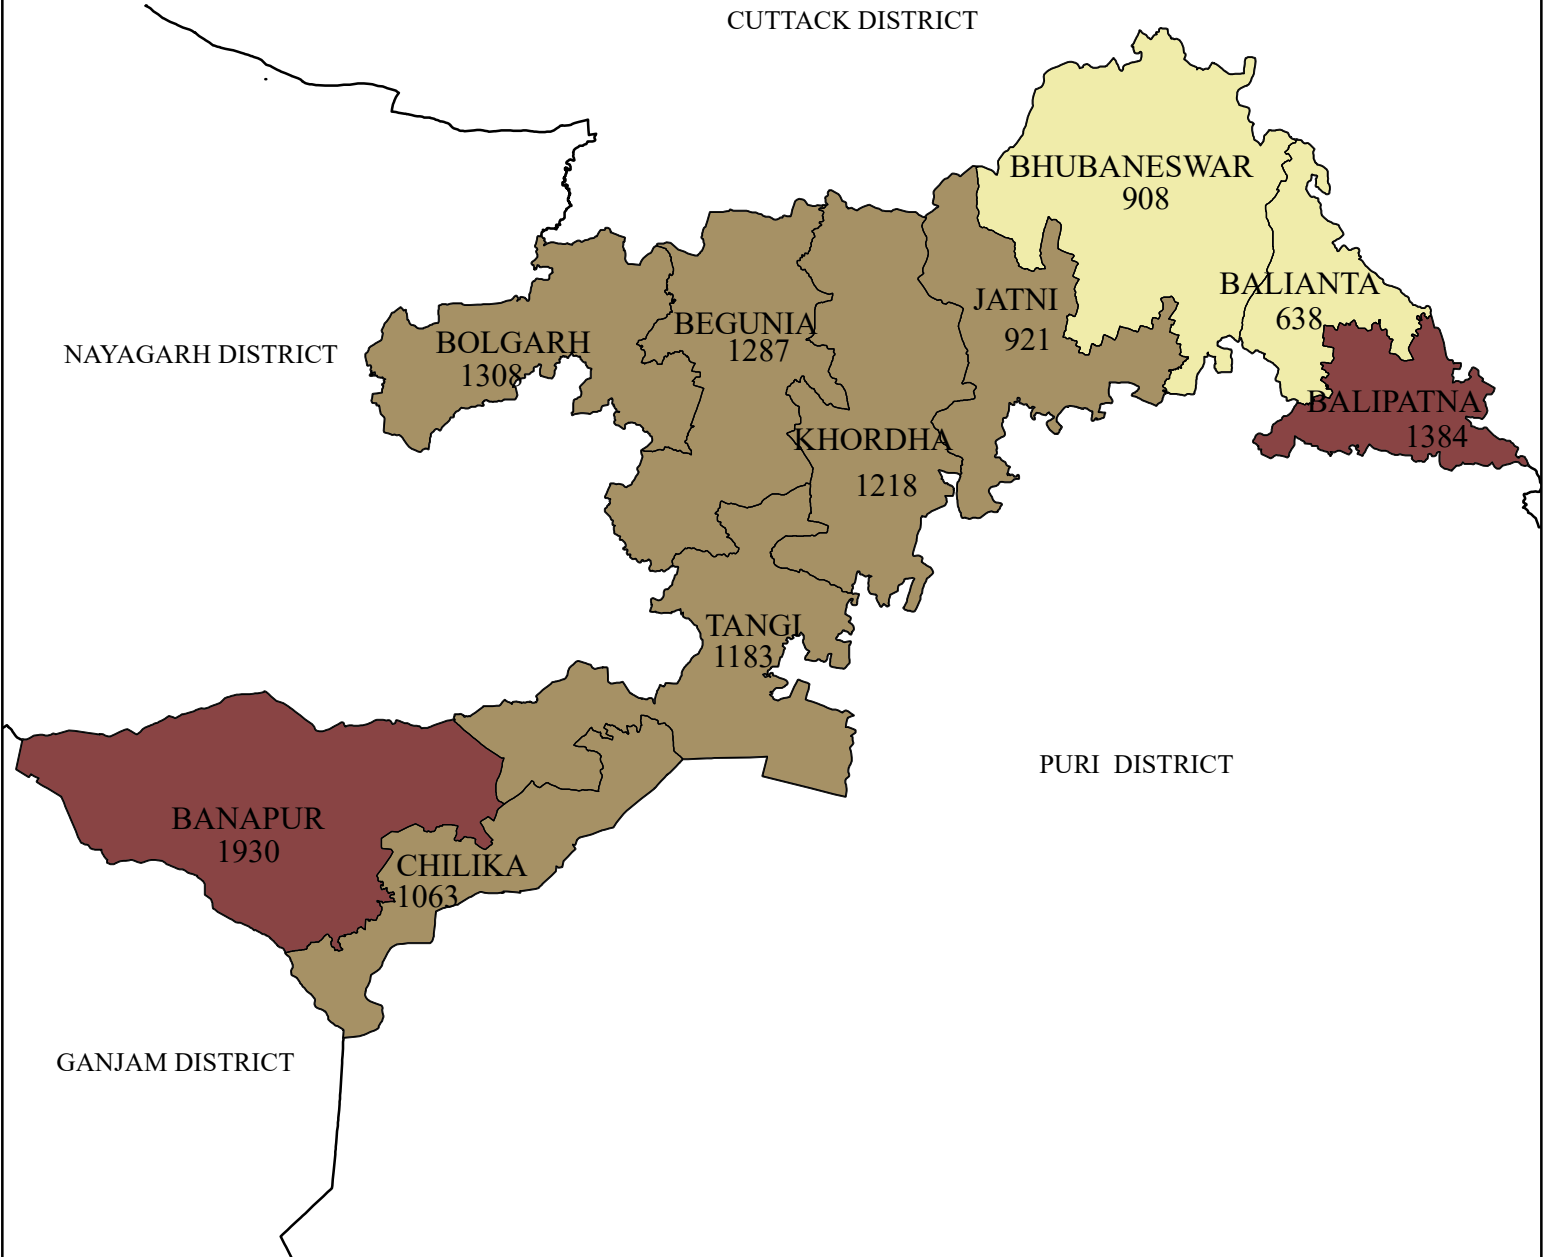

MARGINAL WORKERS (cultivators)

DISTRICT: KHORDHA

LEGEND

MARGINAL WORKERS(cultivators)

- 638 - 920 (LOW)
- 921 - 1380 (MEDIUM)
- 1381 - 1930 (HIGH)
- DISTRICT BOUNDARY
- BLOCK BOUNDARY

Source : Census - 2011

INDEX

0 5 10 20 Kilometers