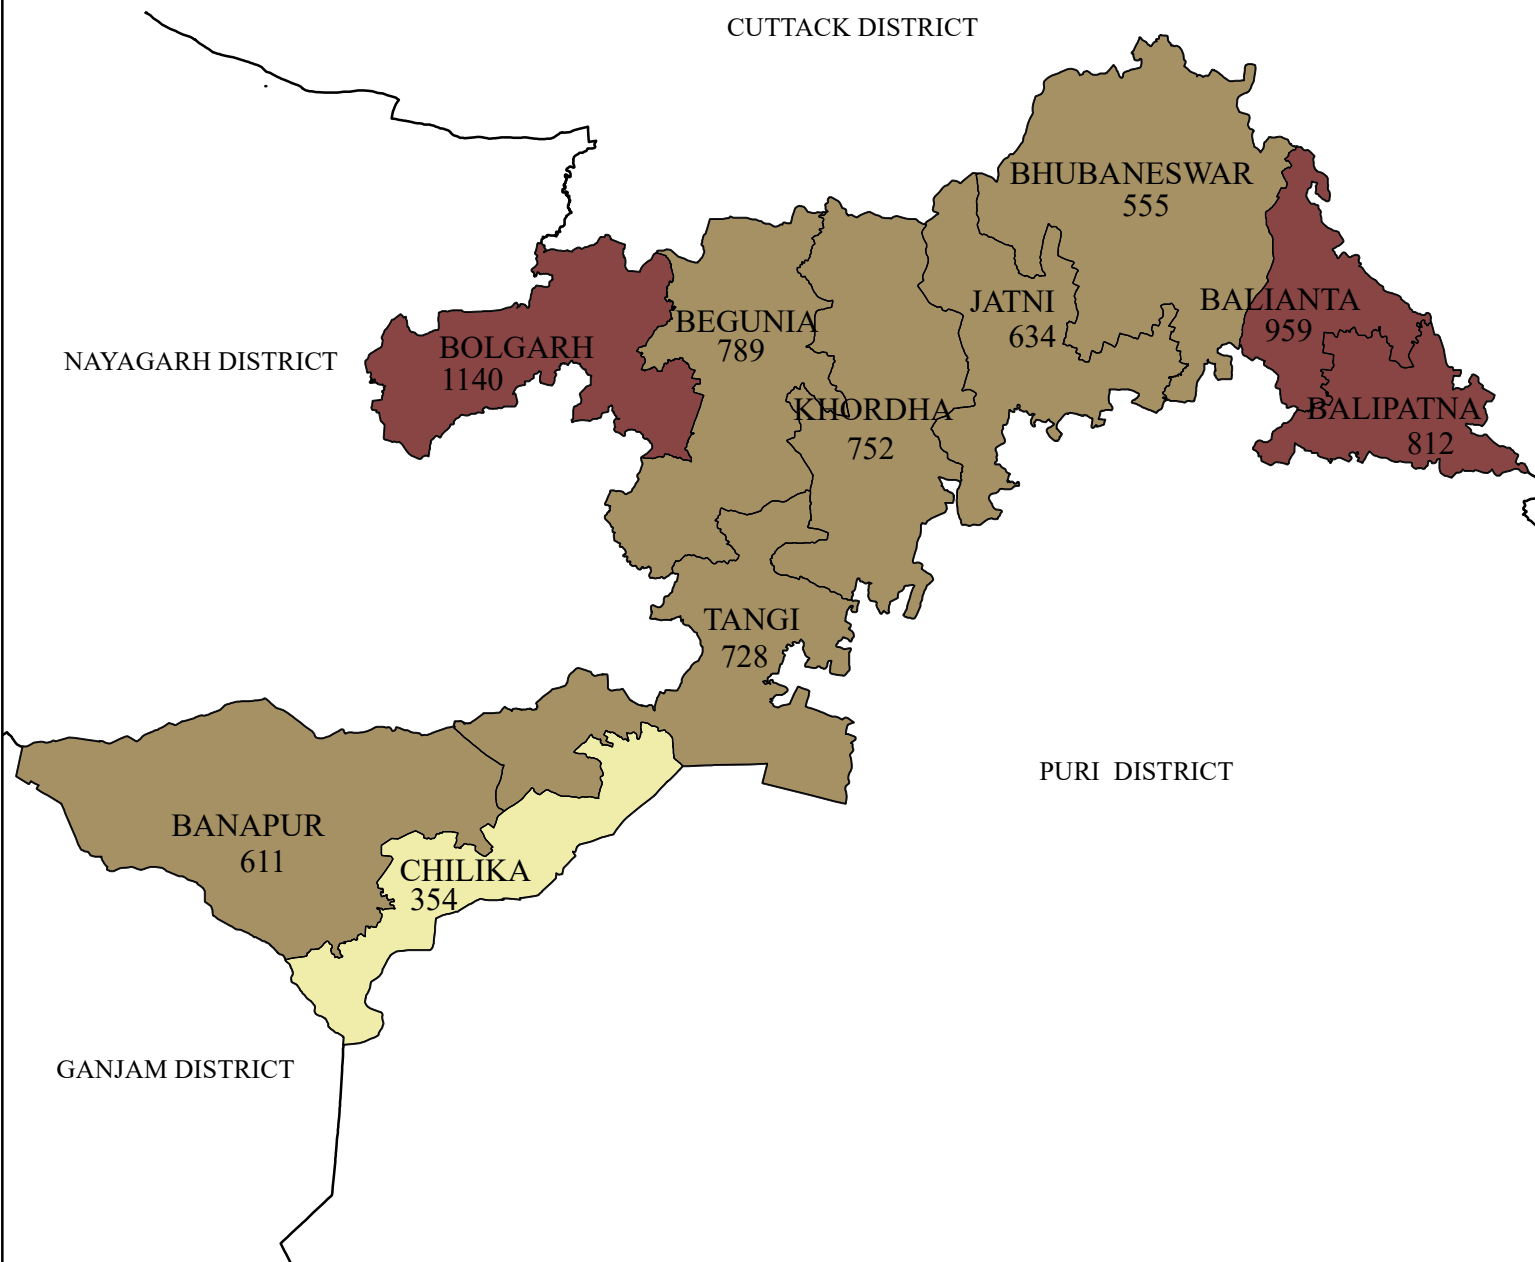

# *MARGINAL WORKERS (Household industry)*

## *DISTRICT: KHORDHA*

### **LEGEND**

MARGINAL WORKERS (Household industry)

- 354 - 550 (LOW)
- 551 - 810 (MEDIUM)
- 811 - 1140 (HIGH)

- DISTRICT BOUNDARY
- BLOCK BOUNDARY

Source : Census - 2011

### **INDEX**

0 5 10 20 Kilometers