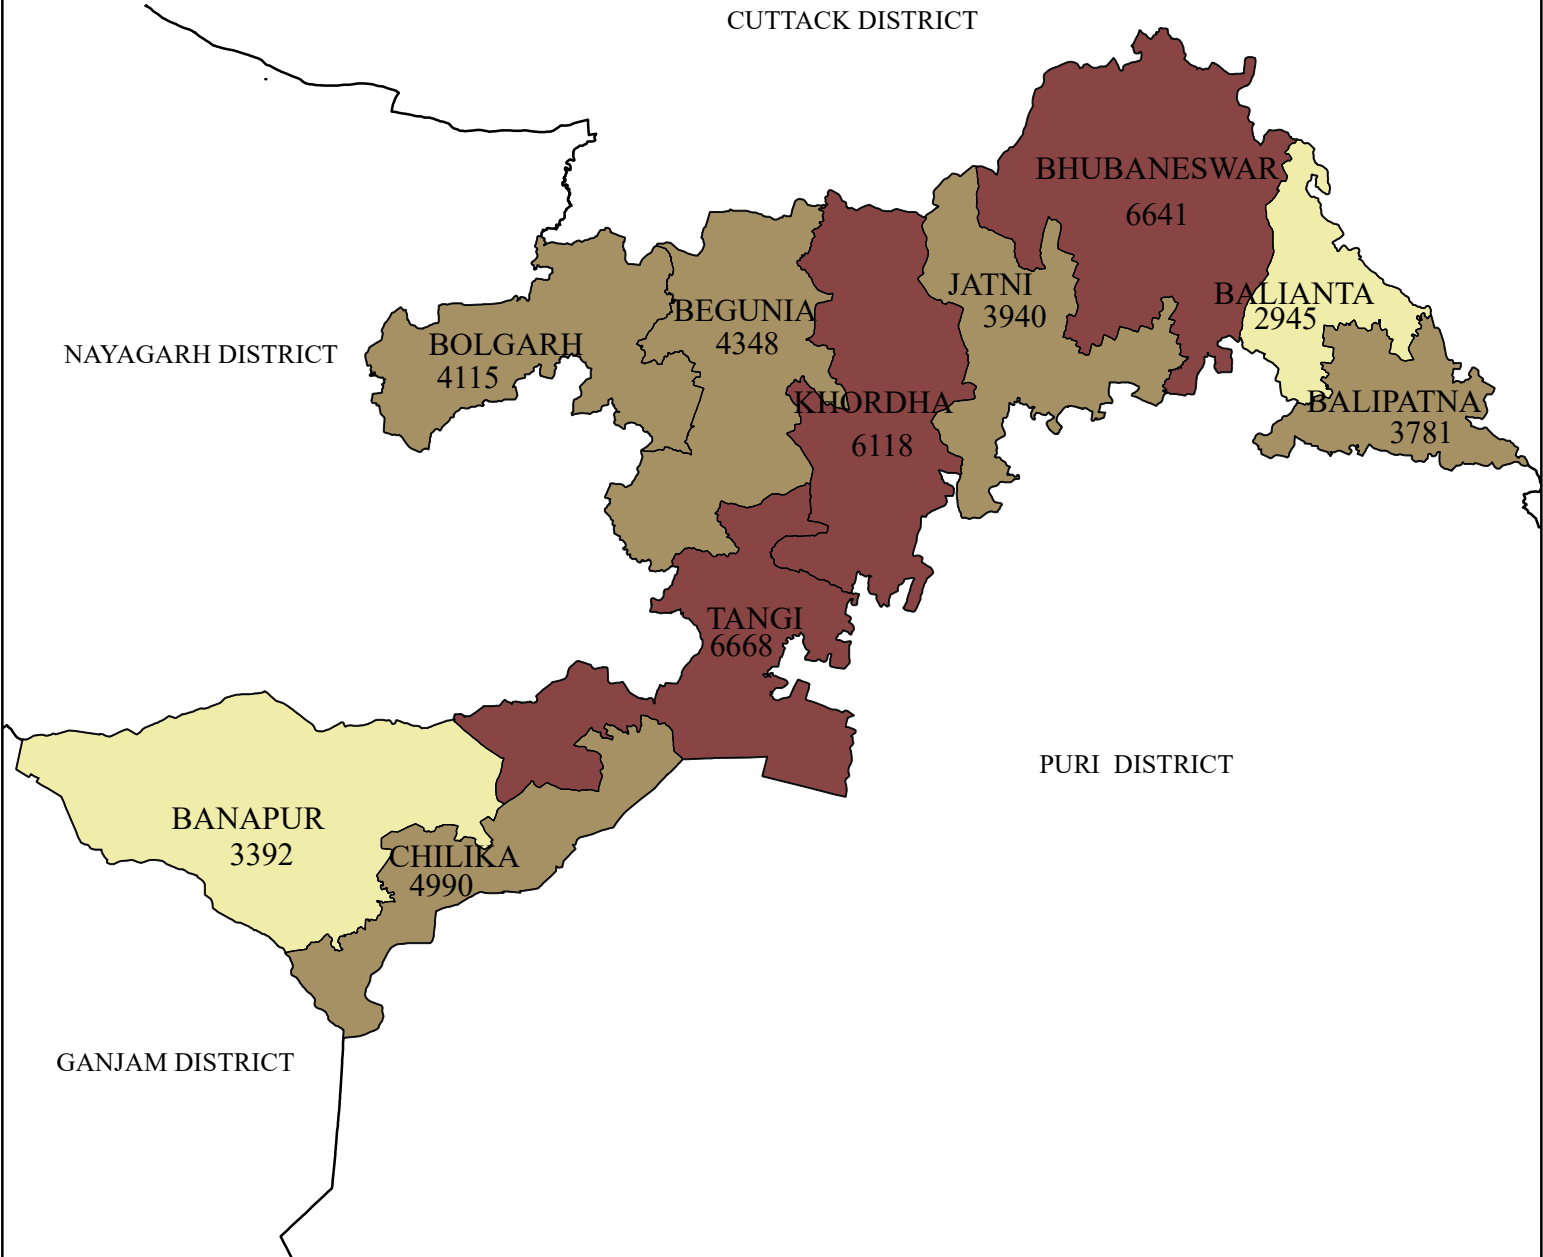

# *MARGINAL WORKERS (Other)*

## *DISTRICT: KHORDHA*

### LEGEND

MARGINAL WORKERS (Other)

- 2945 - 3780 (LOW)
- 3781 - 4990 (MEDIUM)
- 4991 - 6668 (HIGH)
- DISTRICT BOUNDARY
- BLOCK BOUNDARY

Source : Census - 2011

### INDEX

0 5 10 20 Kilometers