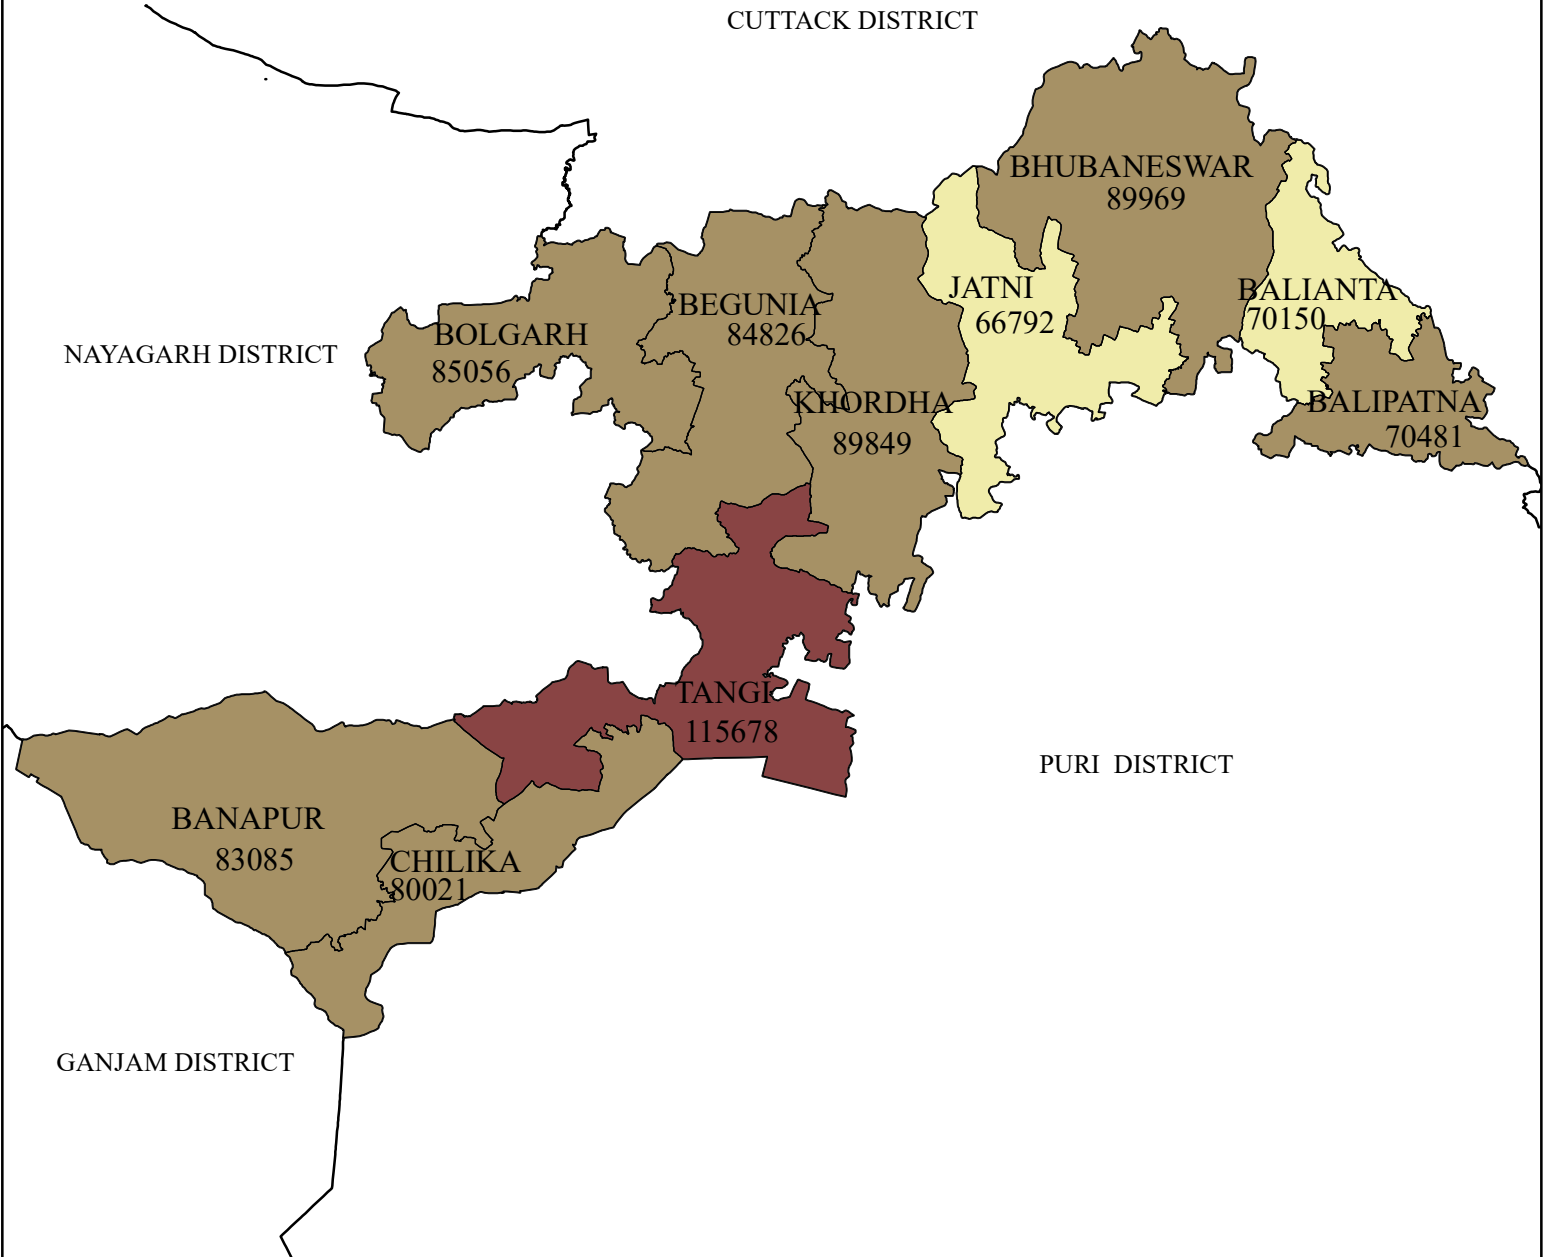

NON-WORKERS DISTRICT: KHORDHA

LEGEND

NON-WORKERS

- 66792 - 70480 (LOW)
- 70481 - 89970 (MEDIUM)
- 89971 - 115678 (HIGH)
- DISTRICT BOUNDARY
- BLOCK BOUNDARY

Source : Census - 2011

INDEX