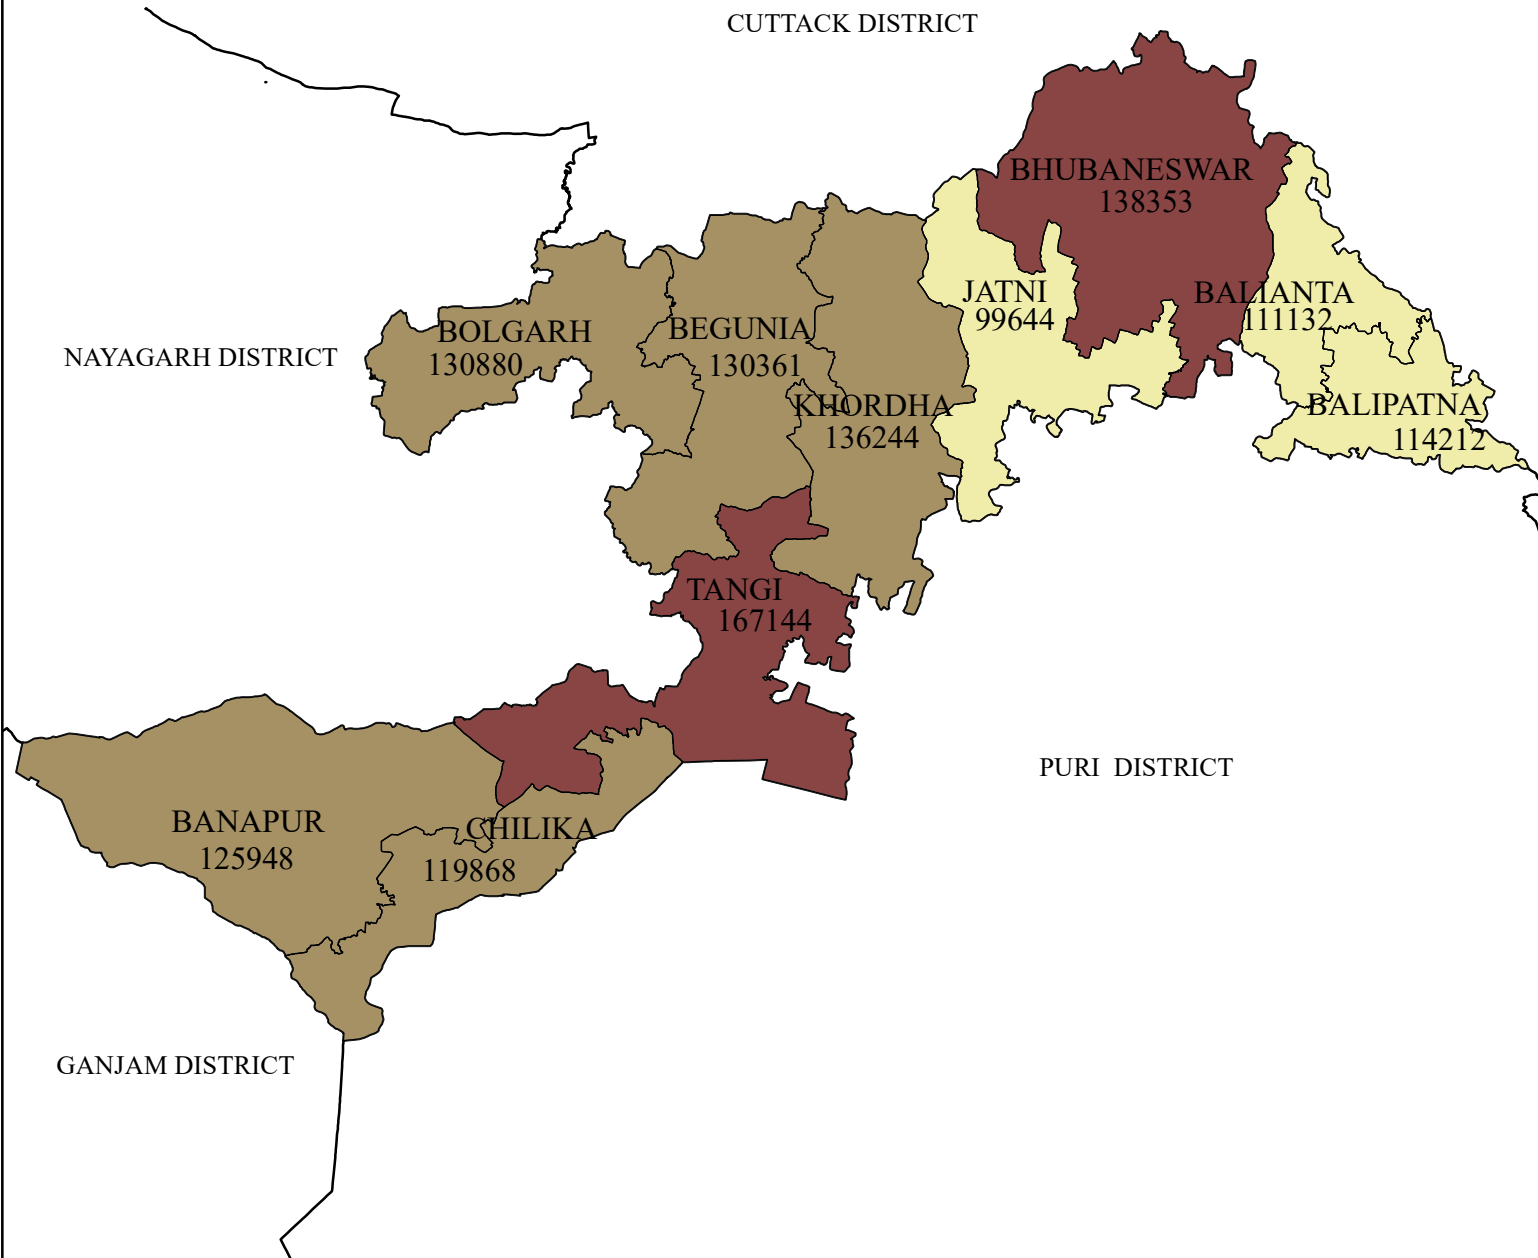

TOTAL POPULATION DISTRIBUTION

DISTRICT: KHORDHA

LEGEND

TOTAL POPULATION (Male+Female)

- 99644 - 119860 (LOW)
- 119861 - 138350 (MEDIUM)
- 138351 - 167144 (HIGH)
- DISTRICT BOUNDARY
- BLOCK BOUNDARY

Source : Census - 2011

INDEX