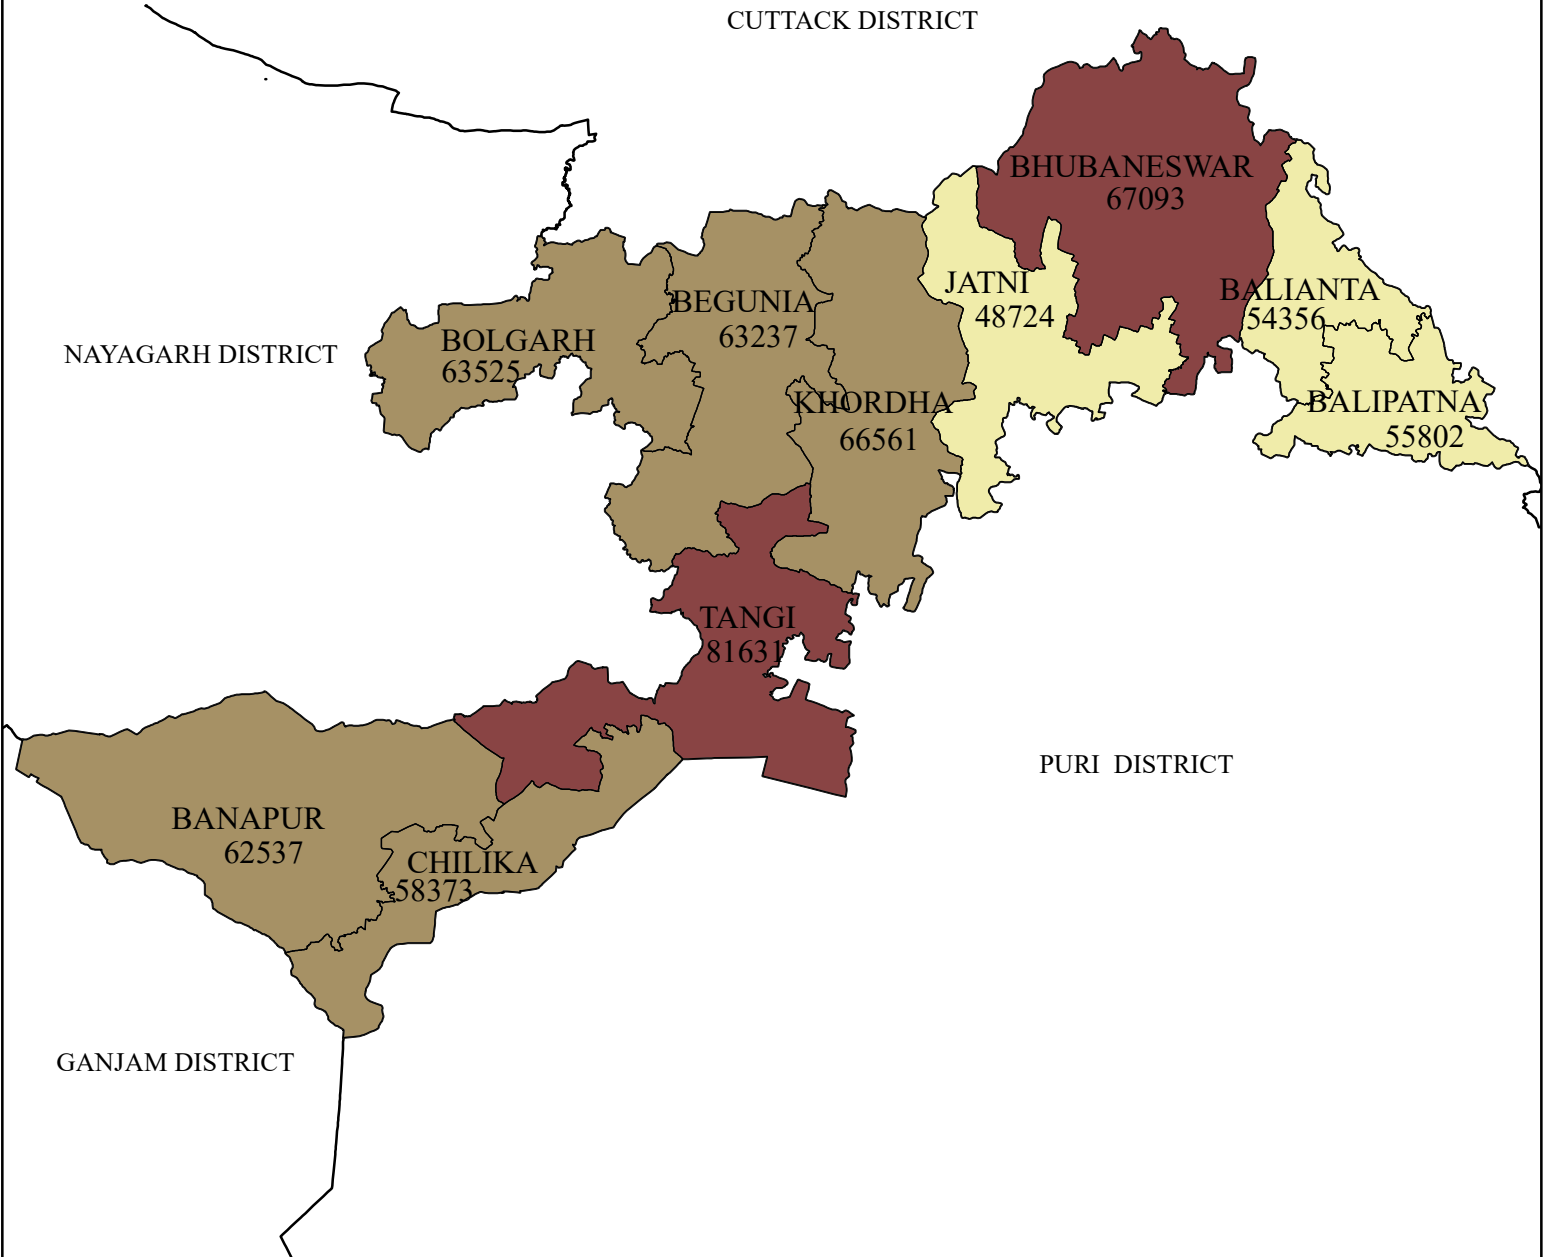

TOTAL POPULATION DISTRIBUTION (FEMALE) DISTRICT: KHORDHA

LEGEND

POPULATION (FEMALE)

- 48724 - 58370 (LOW)
- 58371 - 67090 (MEDIUM)
- 67091 - 81631 (HIGH)
- DISTRICT BOUNDARY
- BLOCK BOUNDARY

Source : Census - 2011

INDEX