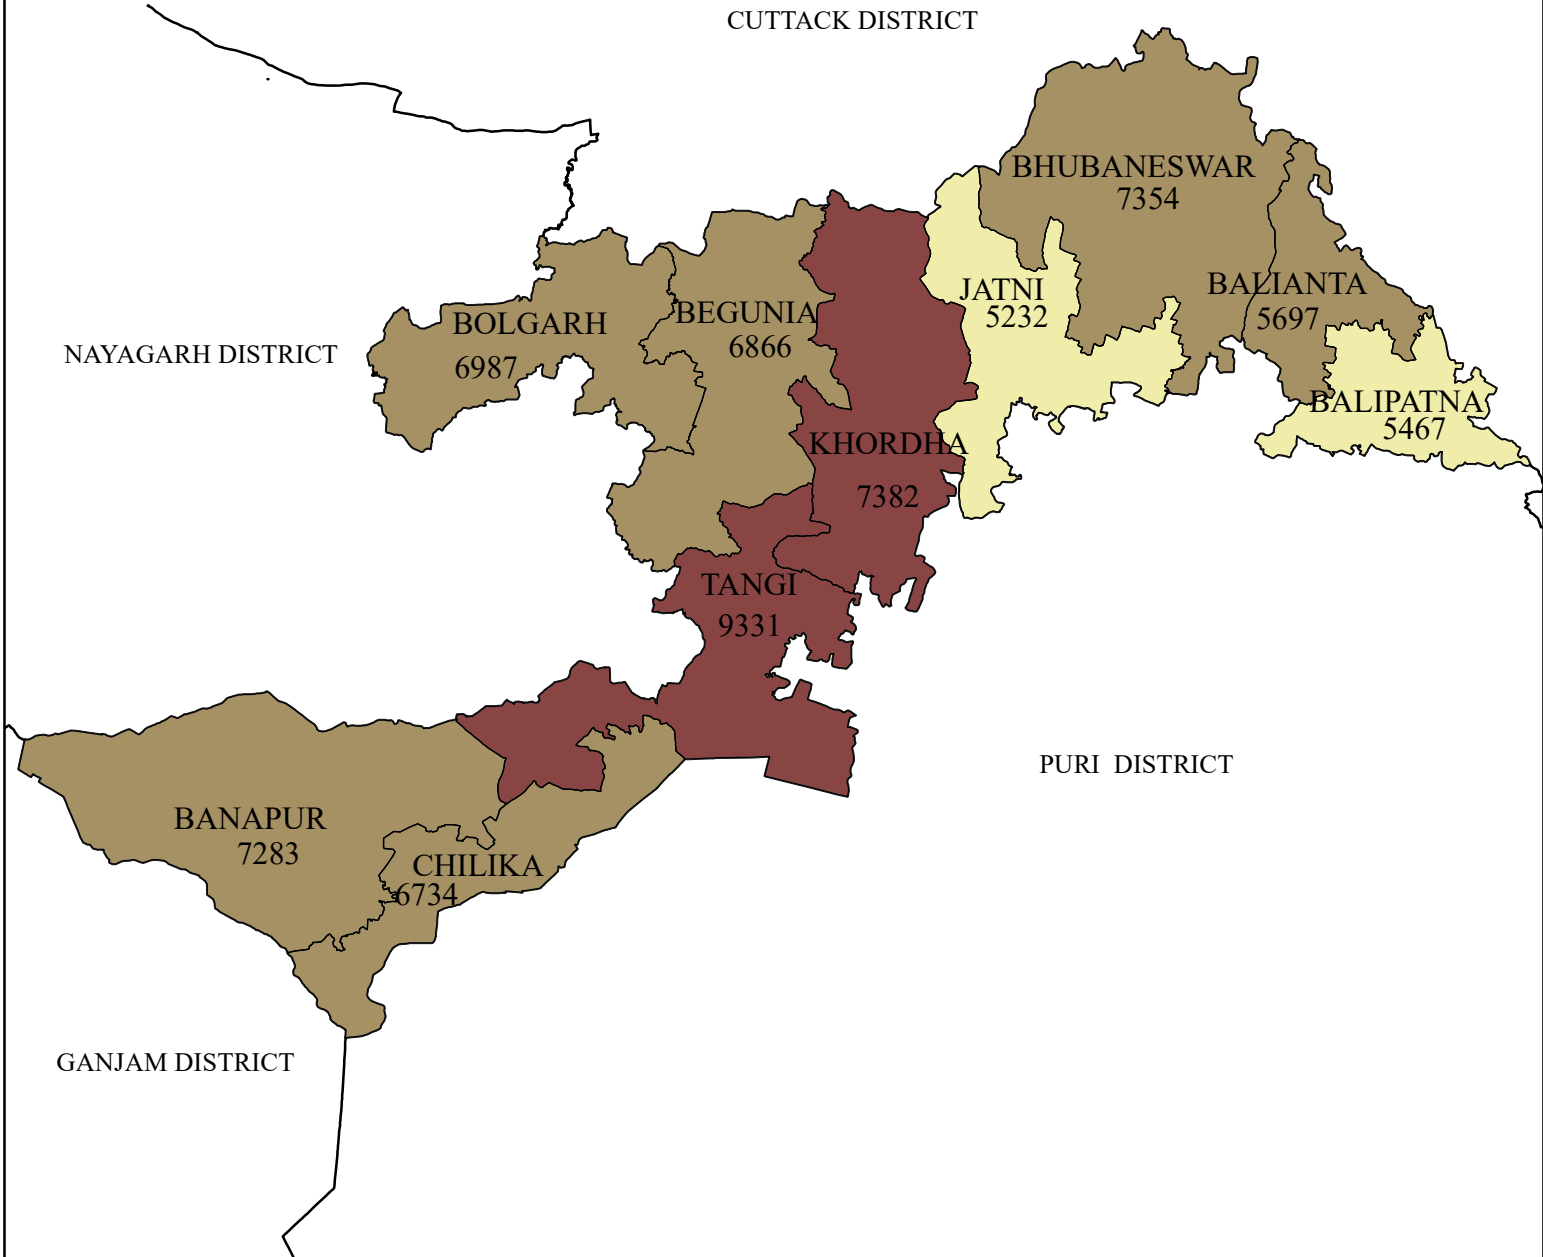

POPULATION DISTRIBUTION FEMALE (0-6 YEARS) DISTRICT: KHORDHA

LEGEND

POPULATION FEMALE (0-6 YEARS)

- 5232 - 5690 (LOW)
- 5691 - 7380 (MEDIUM)
- 7381 - 9331 (HIGH)
- DISTRICT BOUNDARY
- BLOCK BOUNDARY

Source : Census - 2011

INDEX

0 5 10 20 Kilometers