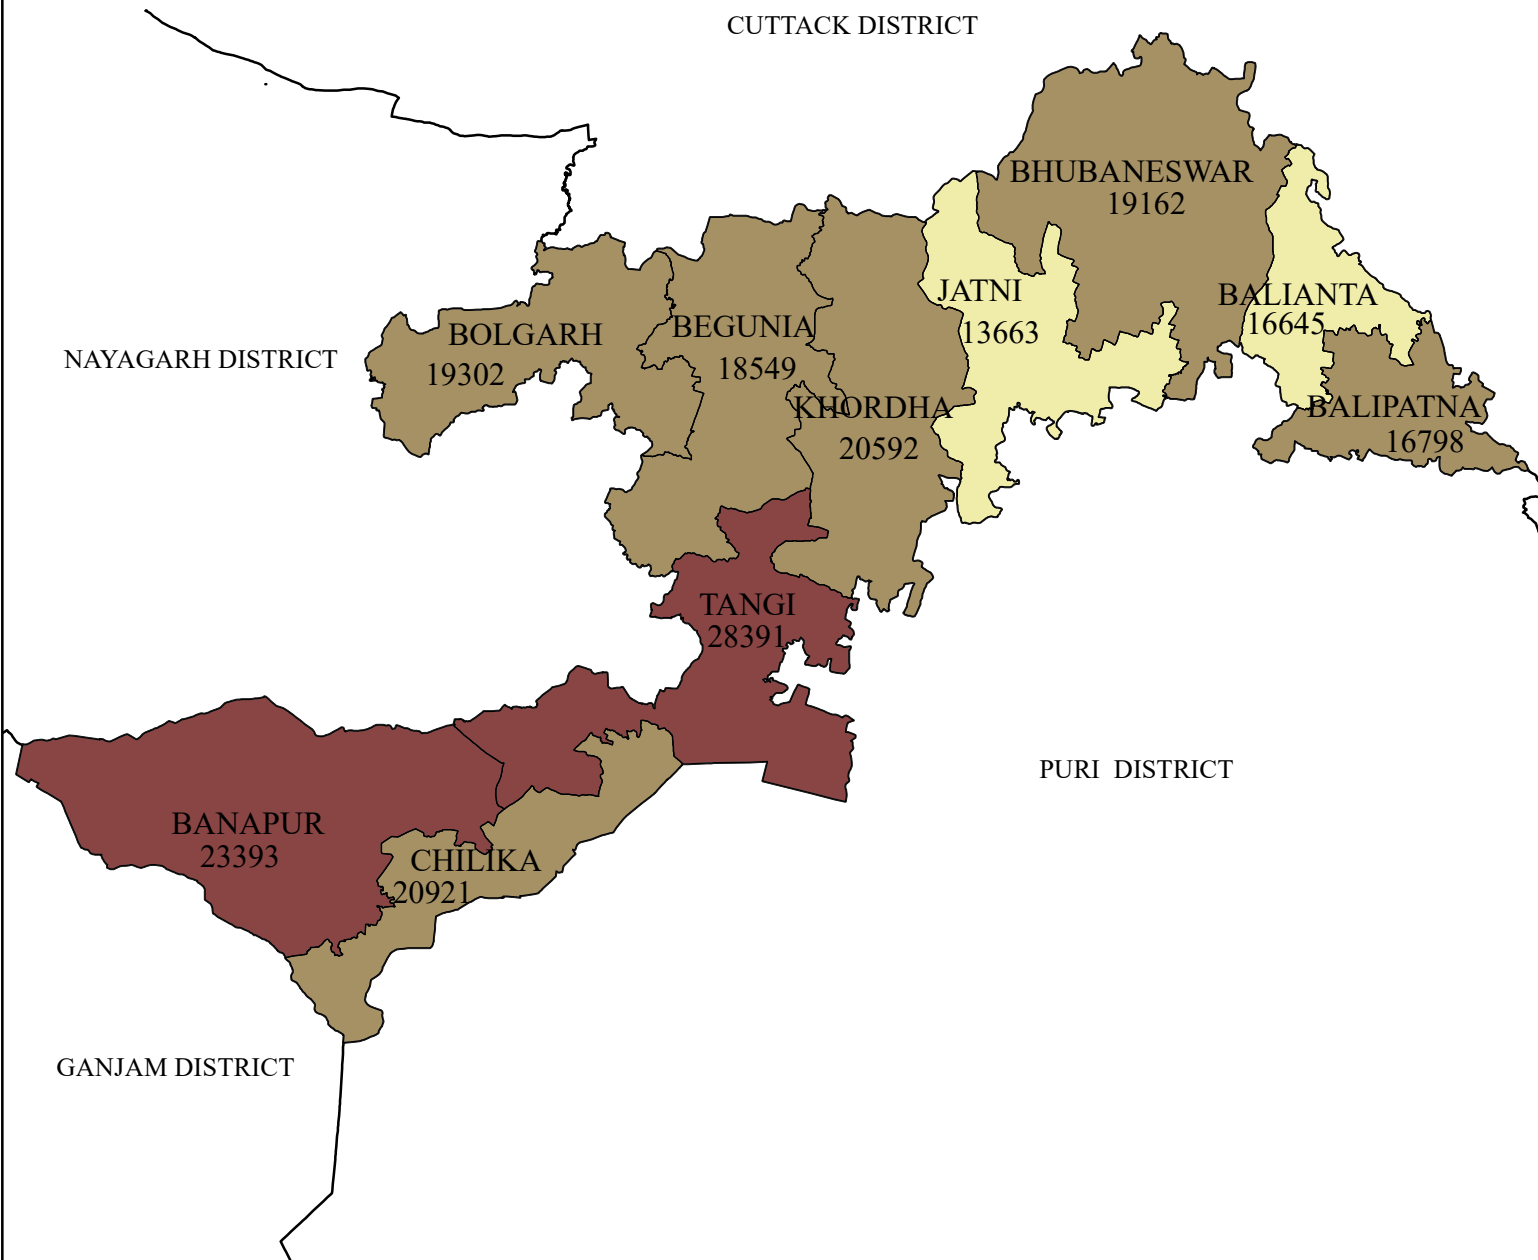

TOTAL ILLITERATE FEMALE (IN NUMBER)

DISTRICT: KHORDHA

LEGEND

ILLITERATE (FEMALE)

- 13663 - 16790 (LOW)
- 16791 - 23390 (MEDIUM)
- 23391 - 28391 (HIGH)
- DISTRICT BOUNDARY
- BLOCK BOUNDARY

Source : Census - 2011

INDEX

0 5 10 20 Kilometers