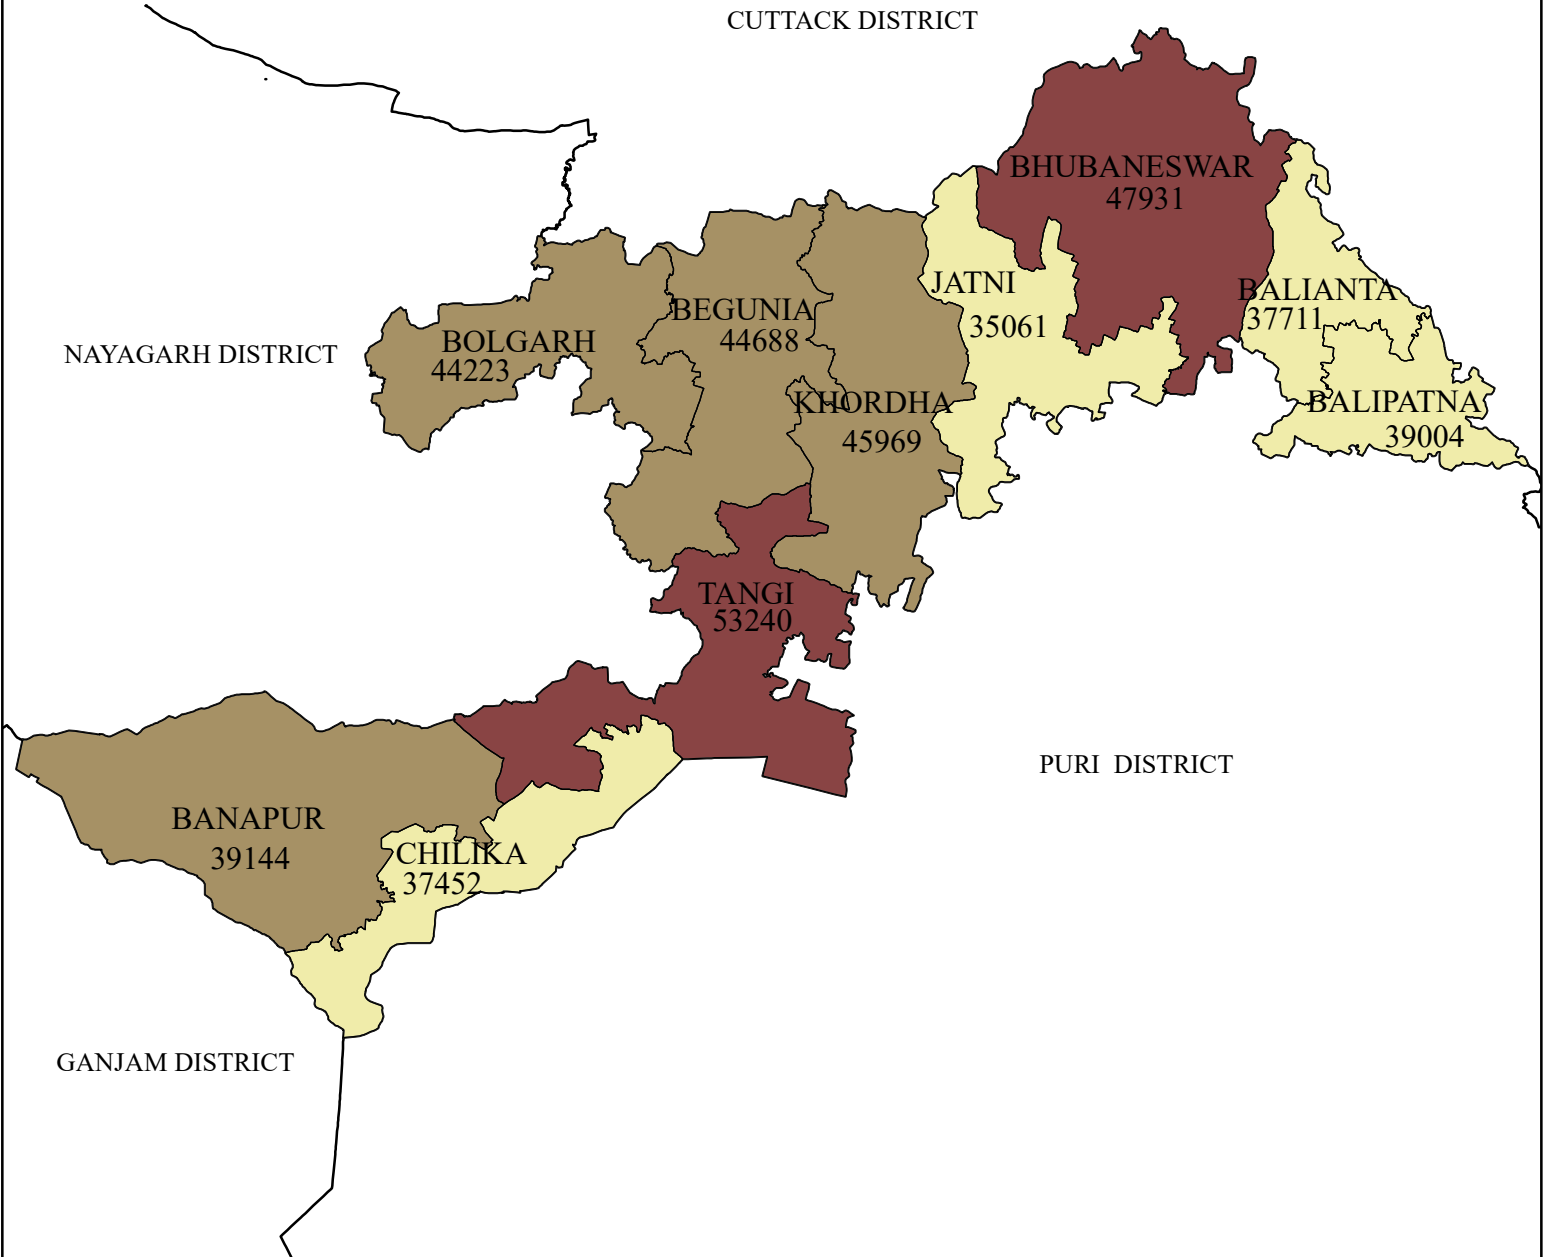

# LITERATE FEMALE (IN NUMBER)

## DISTRICT: KHORDHA

### LEGEND

LITERATE (FEMALE)

- 35061 - 39140 (LOW)
- 39141 - 47930 (MEDIUM)
- 47931 - 53240 (HIGH)

- DISTRICT BOUNDARY
- BLOCK BOUNDARY

Source : Census - 2011