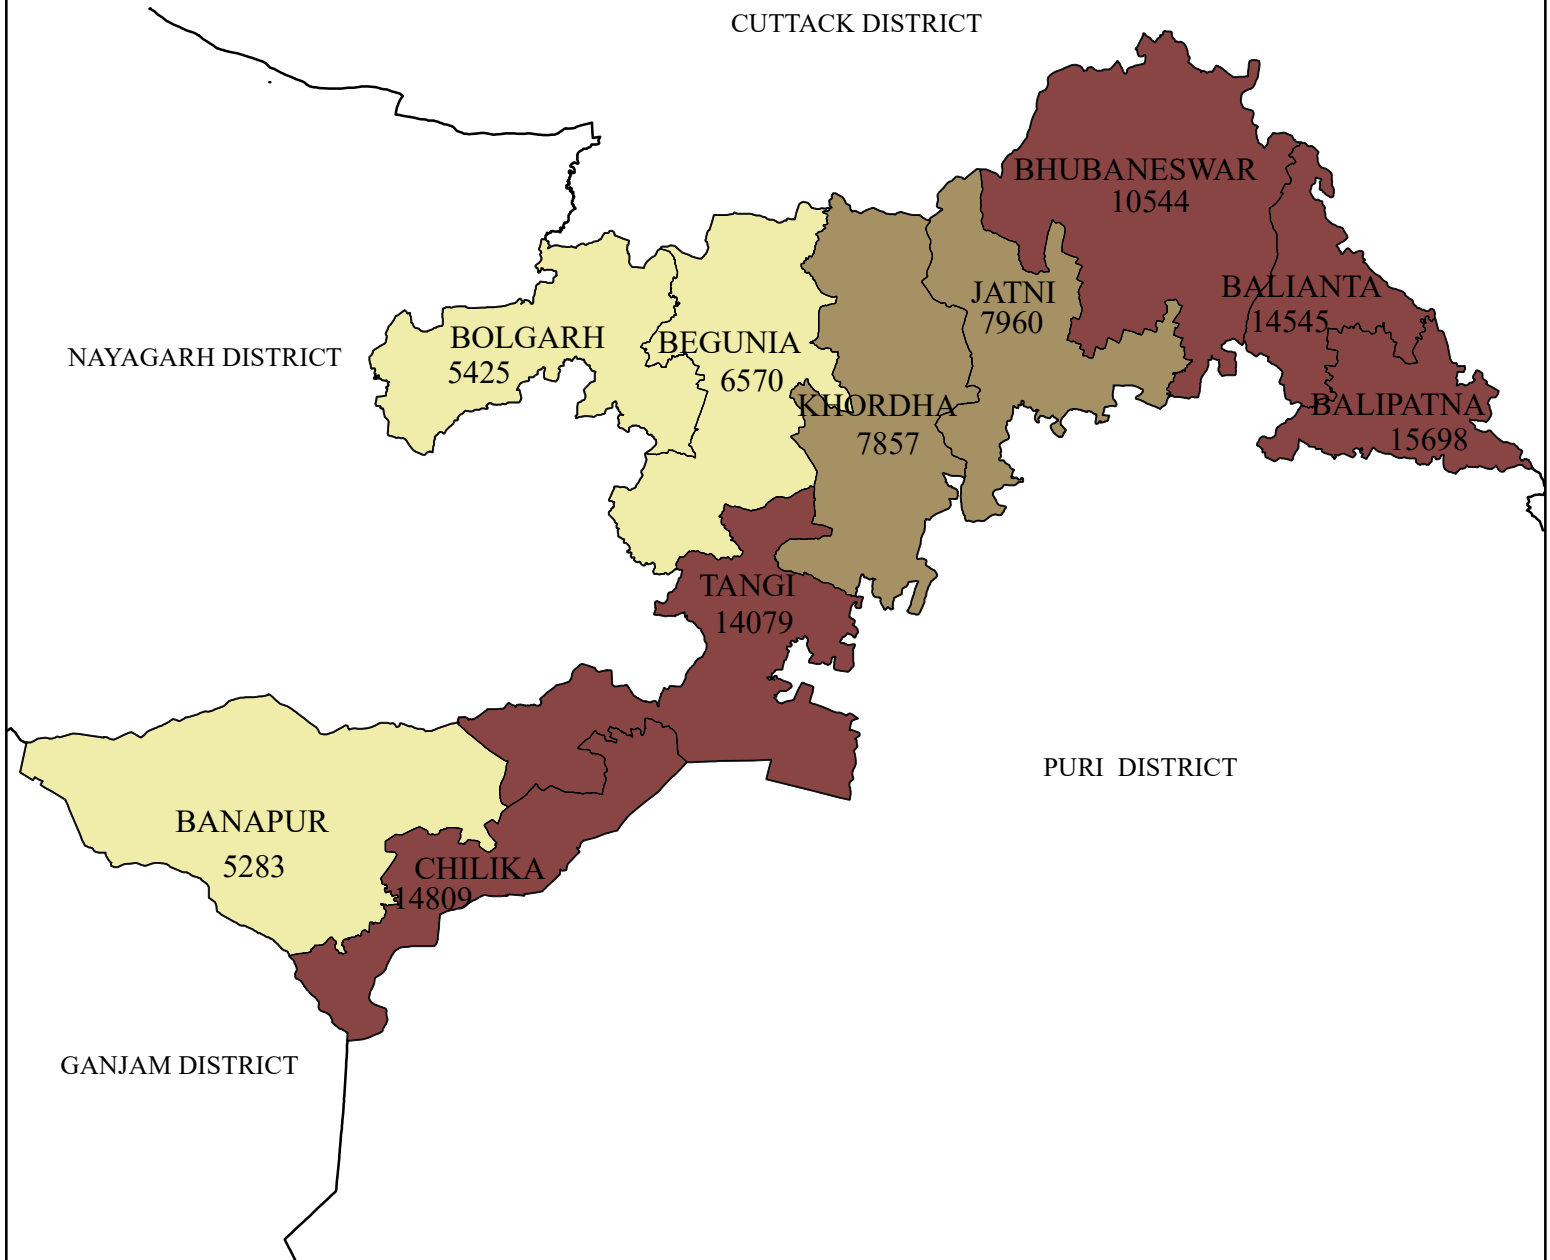

POPULATION DISTRIBUTION FEMALE (SCHEDULED CASTE) DISTRICT: KHORDHA

LEGEND

POPULATION FEMALE (SC)

- 5283 - 6570 (LOW)
- 6571 - 10540 (MEDIUM)
- 10541 - 15698 (HIGH)
- DISTRICT BOUNDARY
- BLOCK BOUNDARY

Source : Census - 2011

INDEX

0 5 10 20 Kilometers