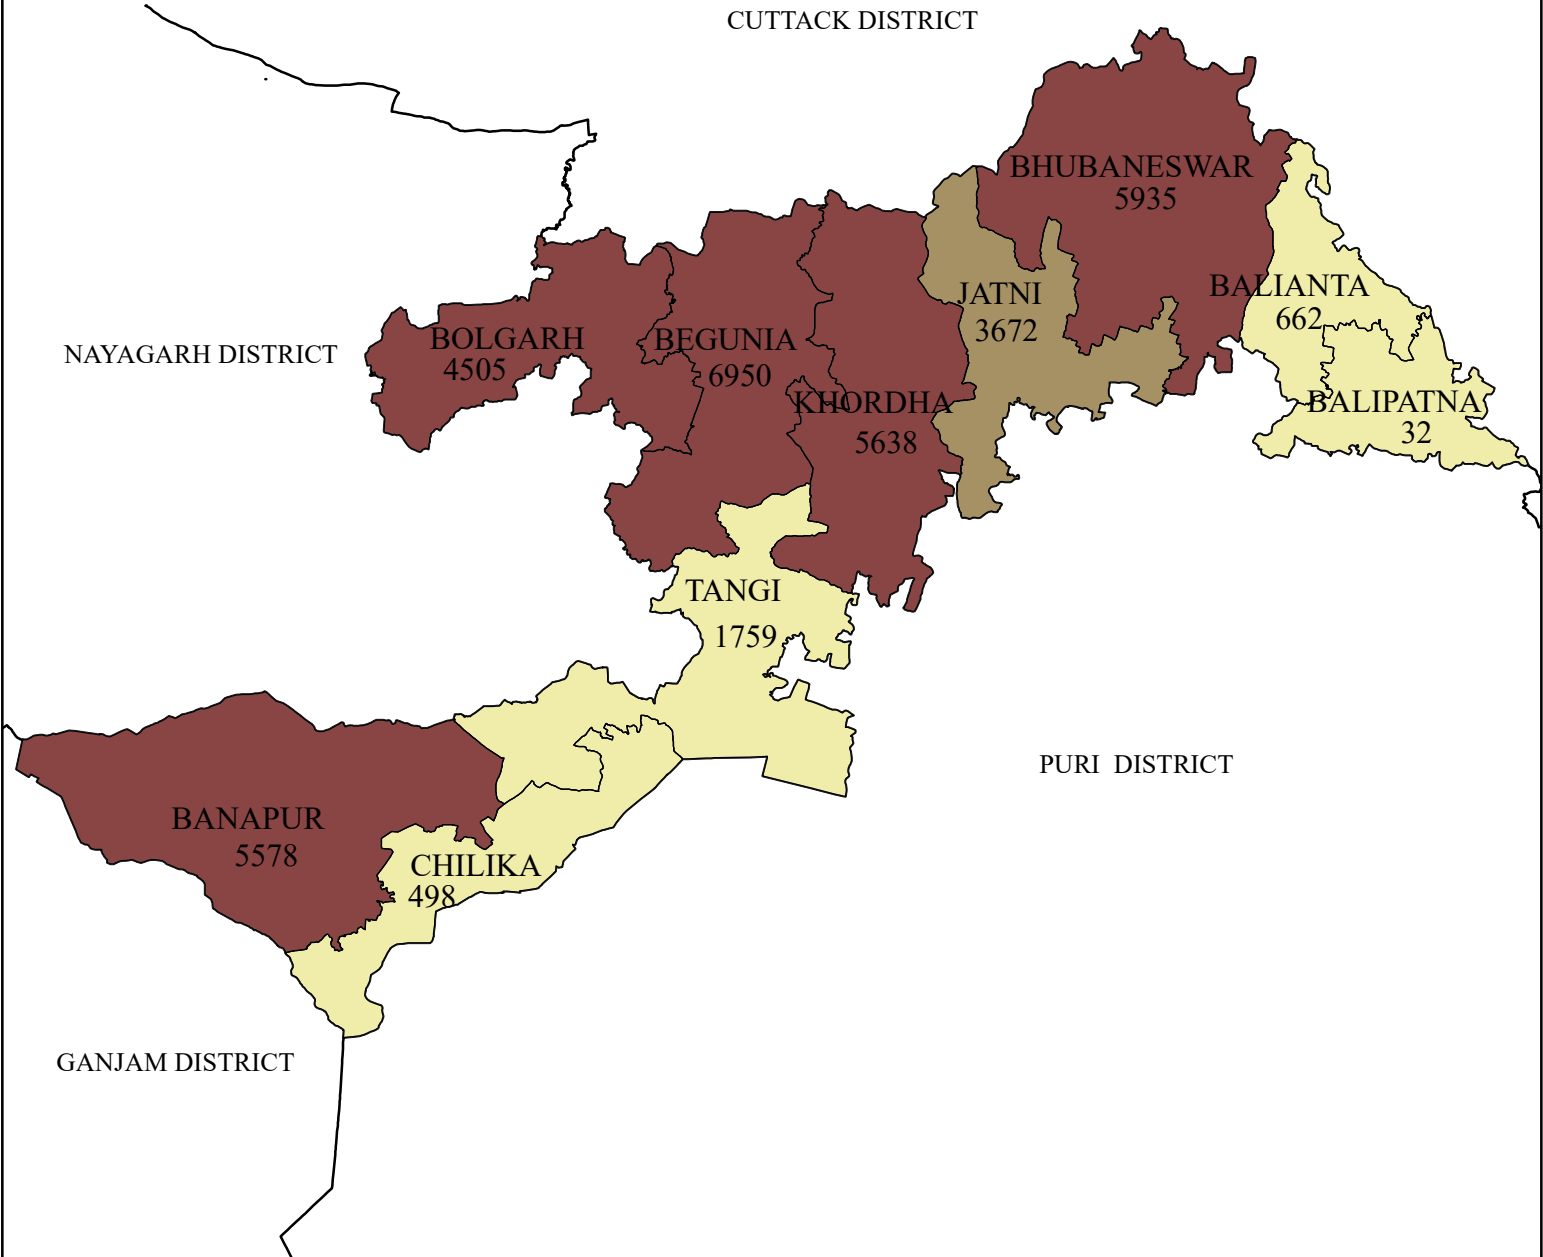

POPULATION DISTRIBUTION FEMALE (SCHEDULED TRIBE) DISTRICT: KHORDHA

LEGEND

POPULATION FEMALE (ST)

- 32 - 1760 (LOW)
- 1761 - 4500 (MEDIUM)
- 4501 - 6950 (HIGH)
- DISTRICT BOUNDARY
- BLOCK BOUNDARY

Source : Census - 2011