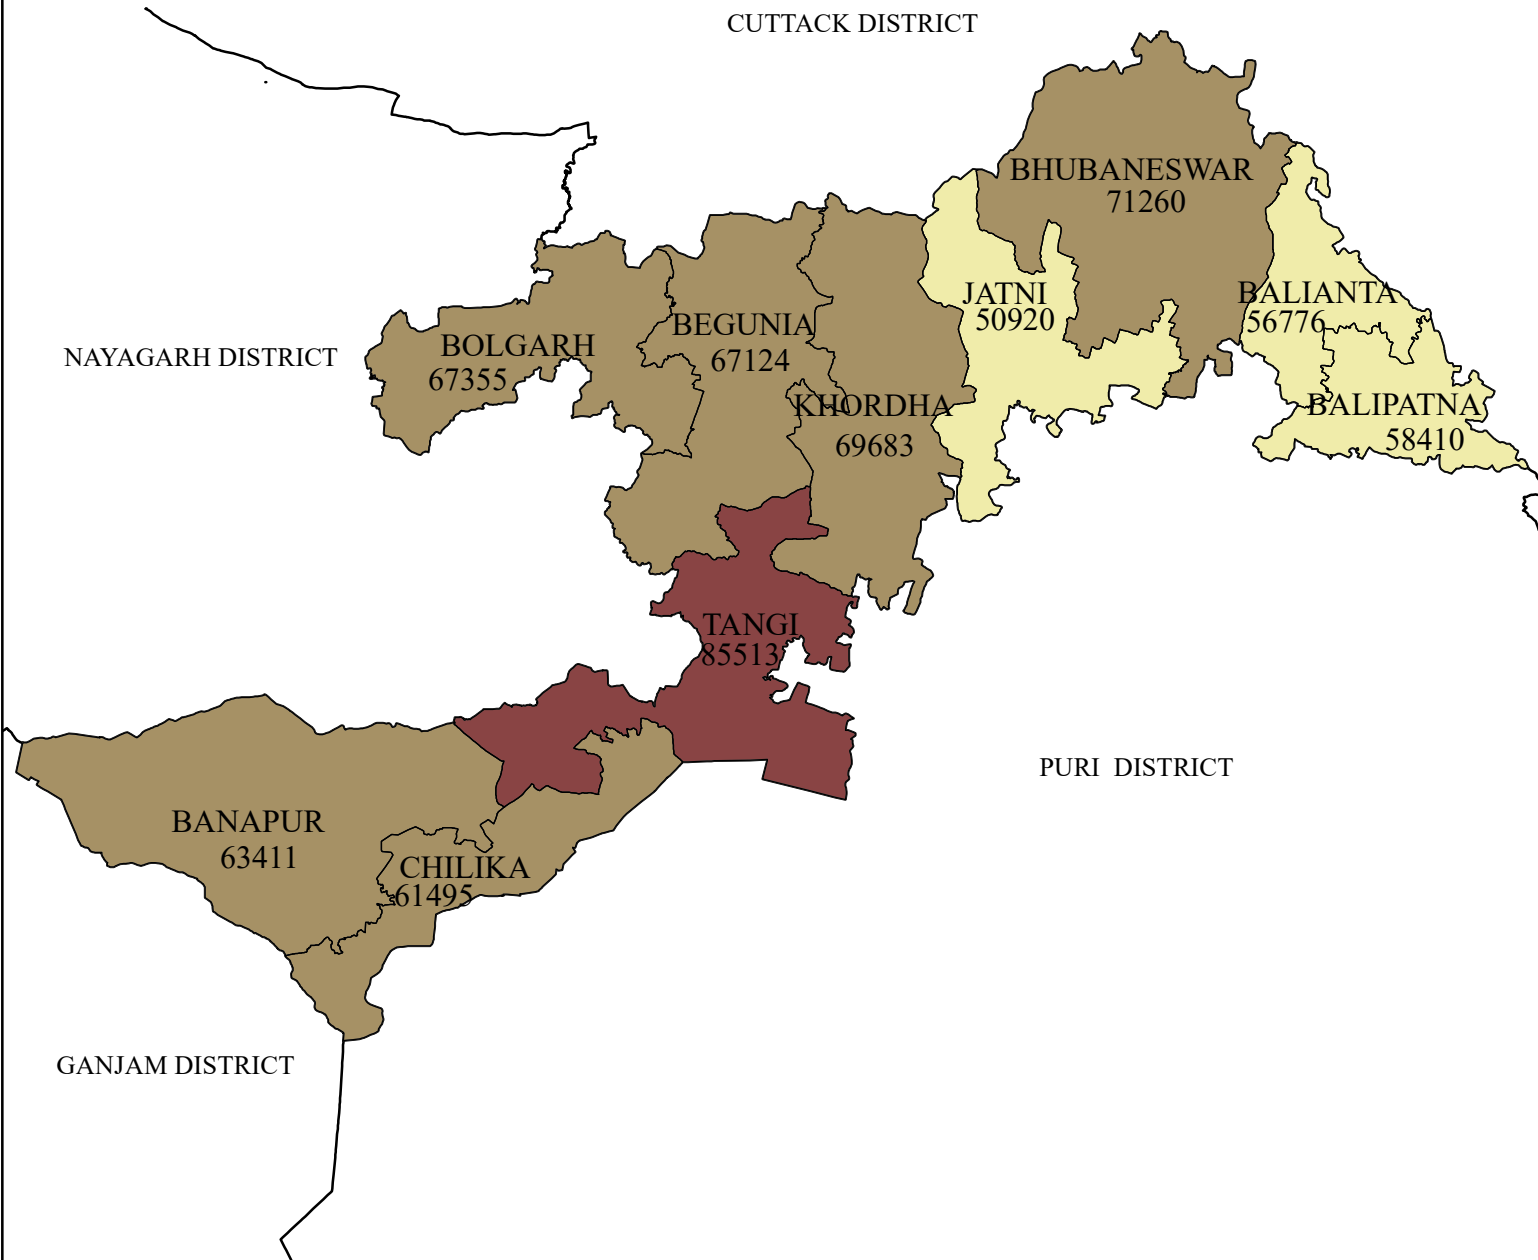

# TOTAL POPULATION DISTRIBUTION (MALE) DISTRICT: KHORDHA

## LEGEND

POPULATION (MALE)

- 50920 - 61490 (LOW)
- 61491 - 71260 (MEDIUM)
- 71261 - 85513 (HIGH)
- DISTRICT BOUNDARY
- BLOCK BOUNDARY

Source : Census - 2011

## INDEX

0 5 10 20 Kilometers