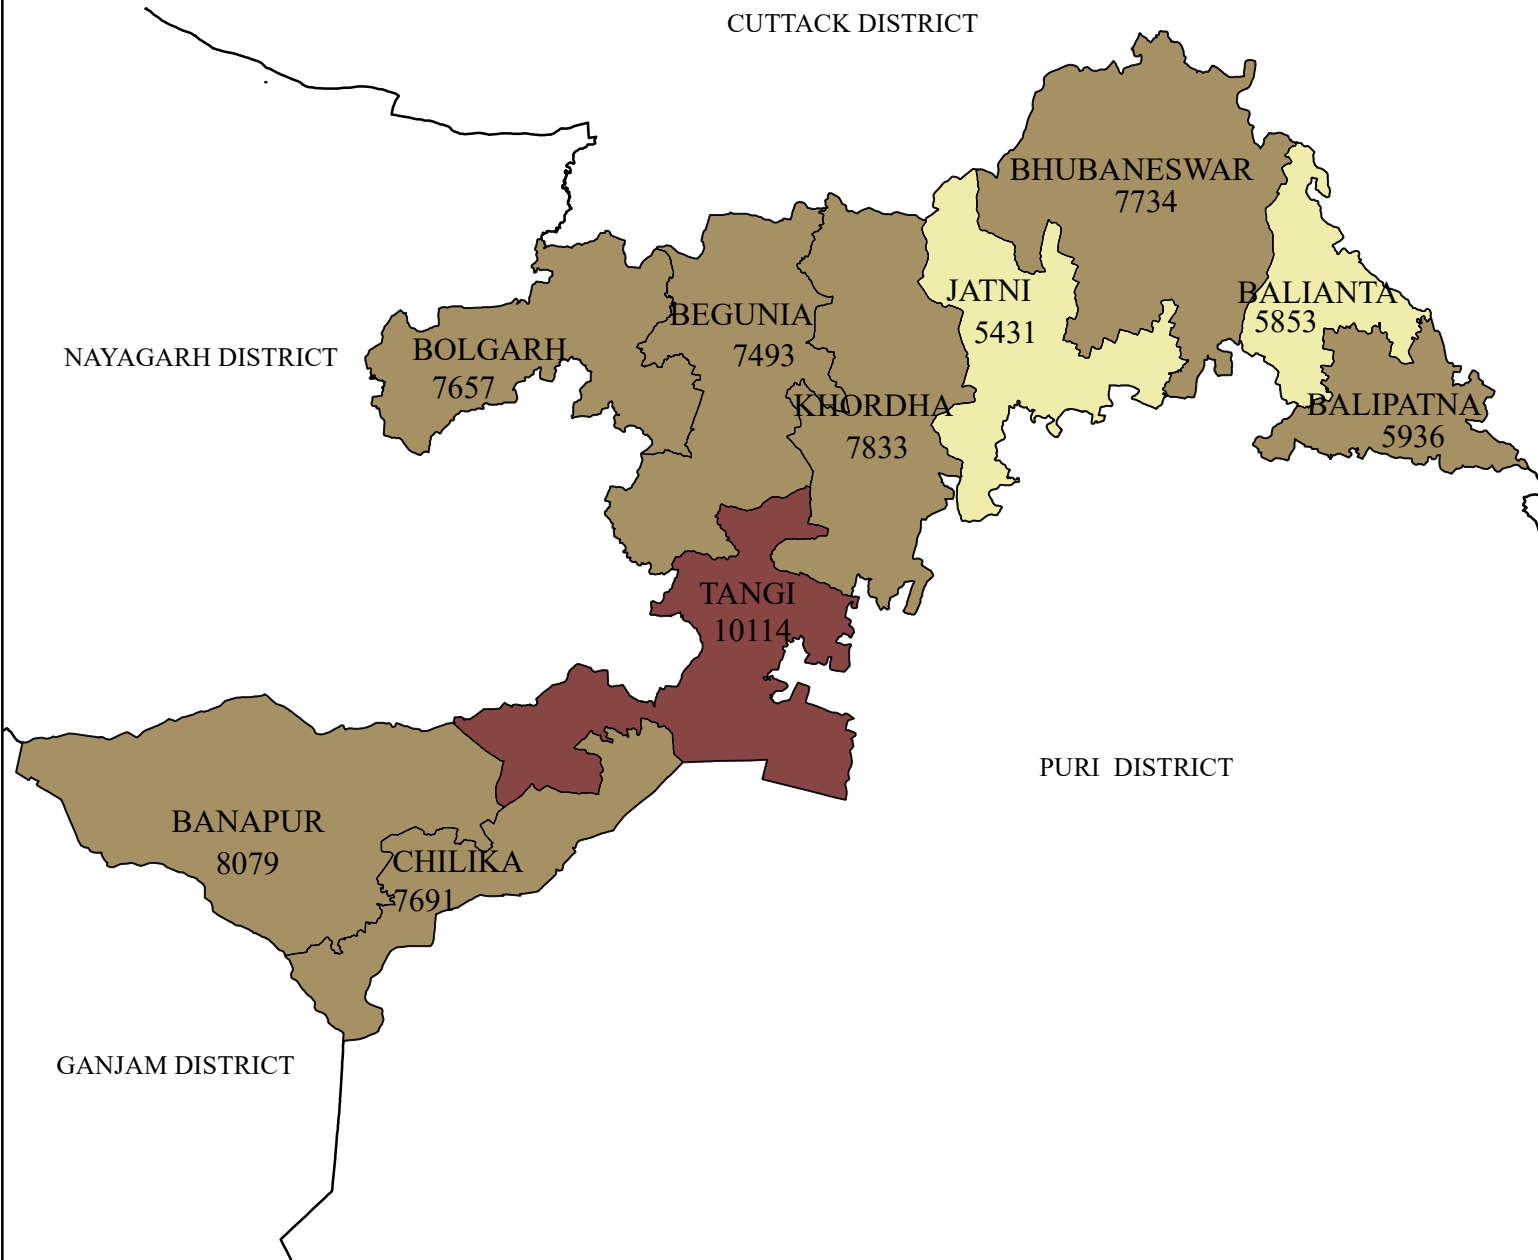

POPULATION DISTRIBUTION MALE (0-6 YEARS) DISTRICT: KHORDHA

LEGEND

POPULATION MALE (0-6 YEARS)

- 5431 - 5930 (LOW)
- 5931 - 8080 (MEDIUM)
- 8081 - 10114 (HIGH)
- DISTRICT BOUNDARY
- BLOCK BOUNDARY

Source : Census - 2011

INDEX

0 5 10 20 Kilometers