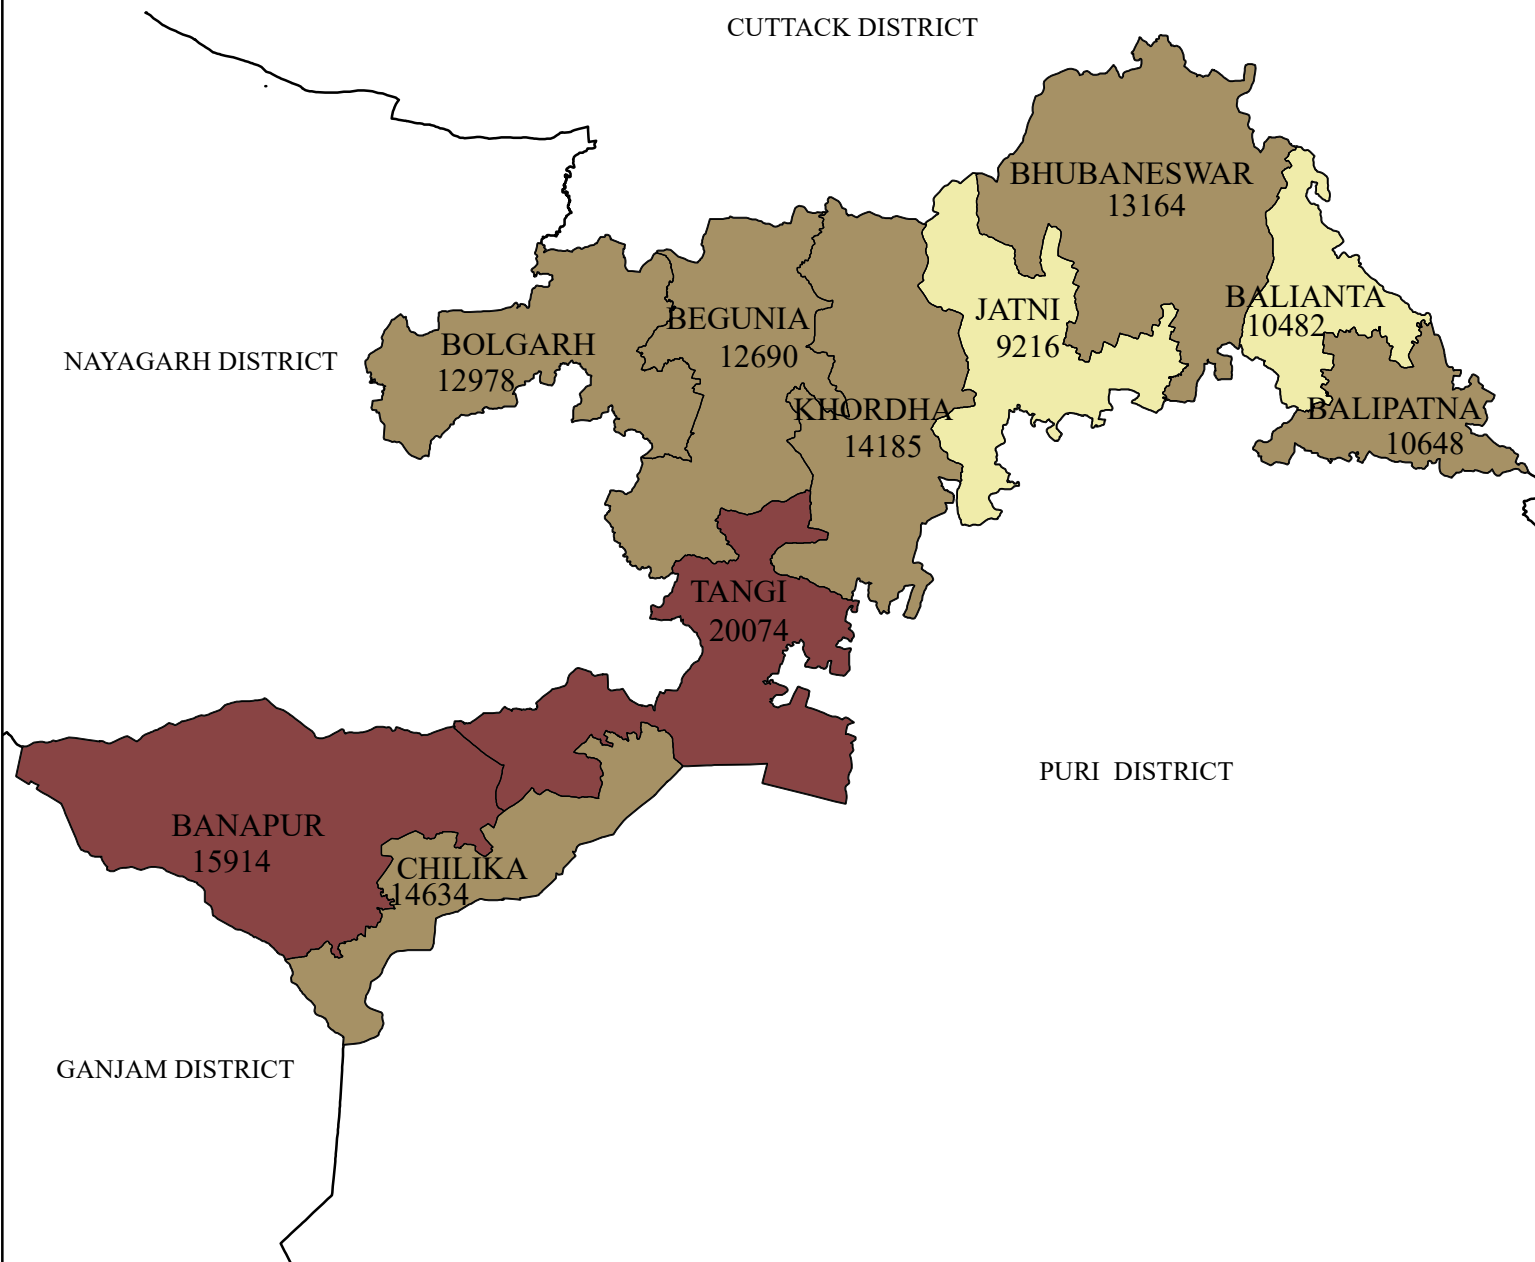

TOTAL ILLITERATE MALE (IN NUMBER)

DISTRICT: KHORDHA

LEGEND

ILLITERATE MALE

- 9216 - 10640 (LOW)
- 10641 - 15910 (MEDIUM)
- 15911 - 20074 (HIGH)

- DISTRICT BOUNDARY
- BLOCK BOUNDARY

Source : Census - 2011

INDEX

0 5 10 20 Kilometers